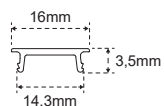

END CAPS

	13201080300	2 x
	13201080000	2 x