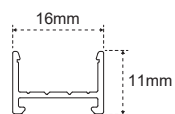

Mec 1

Anodised aluminium profile
 Surface installation
 Transparent or opal polycarbonate diffuser
 Symmetrical emission
 Anodised or black painted aluminium finish

PROFILES

| | | |
|---|-------------|-----|
|  | 19700280300 | 3 m |
|  | 19700281200 | 3 m |