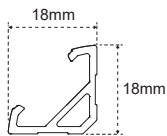

Mec 5

Anodised aluminium profile
 Surface corner installation
 Transparent or opal polycarbonate diffuser
 Inclined emission
 Anodised or black painted aluminium finish

PROFILES

	19800490300	3 m
	19800491200	3 m

ELECTRIFICATION AND CONTROL

	STRIP REEL 10 mm For the choice of Strip Reel go to page 118.
--	---

	CONNECTION CORDS Connection from lamp to ballast, includes two springs to join the pieces without soldering.
12 V	3 m - 12 V: 12603960000
24 V	3 m - 24 V: 12603920000