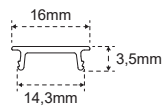

END CAPS

	13201290300	2 x
	13201290000	2 x

12 - 24 V SENSORS

	IRS SENSOR Mono: 12807550001 EDC: 12808870001
	TOUCH SENSOR 12807510001
	PIR SENSOR 12807530001

ELECTRIFICATION AND CONTROL

	STRIP REEL 10 mm For the choice of Strip Reel go to page 118.

	CONNECTION CORDS Connection from lamp to ballast, includes two springs to join the pieces without soldering.
12 V	3 m - 12 V: 12603960000
24 V	3 m - 24 V: 12603920000

	MEC DRIVER See page 262 for the choice of power supply system.