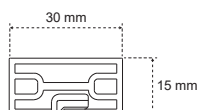

END CAPS

 **13201911000**

IR Door sensor included.

FIXING KIT

13201920000

ELECTRIFICATION AND CONTROL

STRIP REEL 10 mm
 For the choice of Strip Reel go to page 118.

MEC DRIVER
 See page 262 for the choice of power supply system.