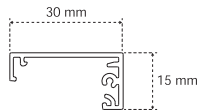

Mec Drawer

Anodised aluminium profile
 Surface installation
 Opal polycarbonate diffuser
 Inclined emission
 Anodised aluminium finish
 IR Door sensor

PROFILES

 **19801151200** 3 m

DIFFUSERS

Opaline 19700980100 3 m

END CAPS

 **13201911000**

IR Door sensor included.

FIXING KIT

13201920000

ELECTRIFICATION AND CONTROL

STRIP REEL 10 mm
 For the choice of Strip Reel go to page 118.

MEC DRIVER
 See page 262 for the choice of power supply system.