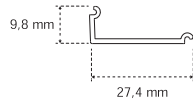

Mec Drawer

Anodised aluminium profile
 Surface installation
 Opal polycarbonate diffuser
 Inclined emission
 Anodised aluminium finish
 IR Door sensor

PROFILES

 **19801151200** 3 m

DIFFUSERS

Opaline 19700980100 3 m

END CAPS

 **13201911000**

IR Door sensor included.

FIXING KIT

13201920000

ELECTRIFICATION AND CONTROL

STRIP REEL 10 mm
 For the choice of Strip Reel go to page 118.

MEC DRIVER
 See page 262 for the choice of power supply system.