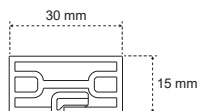

Mec Drawer

Anodised aluminium profile
Surface installation
Opal polycarbonate diffuser
Inclined emission
Anodised aluminium finish
IR Door sensor

PROFILES

	19801151200	3 m

DIFFUSERS

	Opaline 19700980100	3 m

END CAPS

	13201911000	

IR Door sensor included.

FIXING KIT

	13201920000	

ELECTRIFICATION AND CONTROL

STRIP REEL 10 mm
For the choice of Strip Reel go to page 118.

MEC DRIVER
See page 262 for the choice of power supply system.