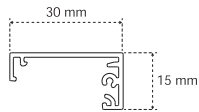

Mec Drawer

Anodised aluminium profile
 Surface installation
 Opal polycarbonate diffuser
 Inclined emission
 Anodised aluminium finish
 IR Door sensor

PROFILES

	19801151200	3 m
---	--------------------	-----