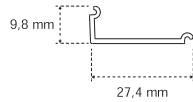

END CAPS

	13201911000	

IR Door sensor included.