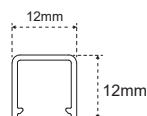

Micro Mec 1 Plastic

Aluminium reel plate
 Surface installation
 Opal polycarbonate diffuser
 Symmetrical emission
 The Mec Profi accessory, sold separately, allows you to create a backlight effect on shelves

PROFILES

	19800911200	3 m
---	-------------	-----

DIFFUSERS

Opaline	19700740100	3 m
---------	-------------	-----

END CAPS

	13201670100	2 x
---	-------------	-----

Plastic end caps and double-sided adhesive strips for surface application