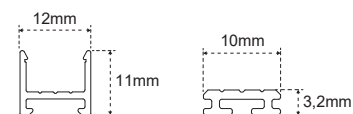

Micro Mec 1 Plastic

Aluminium reel plate
 Surface installation
 Opal polycarbonate diffuser
 Symmetrical emission
 The Mec Profi accessory, sold separately, allows you to create a backlight effect on shelves

PROFILES

	19800911200	3 m
---	-------------	-----

DIFFUSERS

Opaline	19700740100	3 m
---------	-------------	-----

END CAPS

	13201670100	2 x
---	-------------	-----

Plastic end caps and double-sided adhesive strips for surface application

STRIP REEL 5 mm
 For the choice of Strip Reel go to page 119.

CONNECTION CORDS
 Connection from lamp to ballast, includes two springs to join the pieces without soldering.

3 m - 12 V: 12606220000
 3 m - 24 V: 12606230000