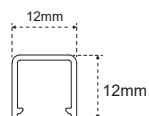

Micro Mec 1 Plastic

Aluminium reel plate
 Surface installation
 Opal polycarbonate diffuser
 Symmetrical emission
 The Mec Profi accessory, sold separately, allows you to create a backlight effect on shelves

PROFILES

	19800911200	3 m
---	-------------	-----

DIFFUSERS

Opaline	19700740100	3 m
---------	-------------	-----

END CAPS

	13201670100	2 x
---	-------------	-----

Plastic end caps and double-sided adhesive strips for surface application