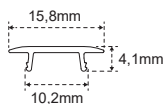

FIXING BRACKET

13201681000