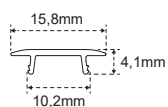

FIXING BRACKET

13201681000