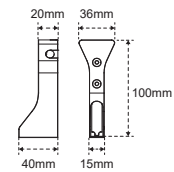

Mec Rack

Anodised aluminium profile
Installation inside surface cabinets
Opal polycarbonate diffuser
Symmetrical emission
Anodised or black painted aluminium finish

PROFILES

03	19801010300	3 m
12	19801011200	3 m

DIFFUSERS

Opaline 19700760100	3 m

CENTRAL BRACKET

03	13201780300
12	13201786500

For profile lengths
> 90 cm

END CAPS

03	13201750300	-
65	13201756500	-
03	13201760300	PIR left
65	13201766500	PIR left
03	13201770300	PIR right
65	13201776500	PIR right

ELECTRIFICATION AND CONTROL

STRIP REEL 5 mm
For the choice of Strip Reel go to page 119.

MEC DRIVER
See page 262 for the choice of power supply system.