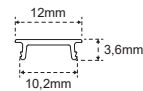

## CENTRAL BRACKET

 03	13201780300
 12	13201786500

For profile lengths  
 > 90 cm