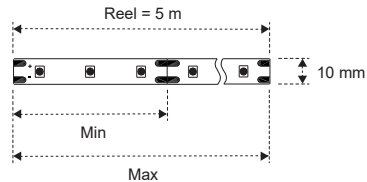

# Strip reel EMOTION

Strip Reel is a line of flexible printed circuit boards suitable for decorative lighting and integration with Mec profiles. Supplied in 5 m sectionable coils, they are available in 12 VDC with Emotion colour temperature that allows the variation from 2700K to 6500K.

## STRIP REEL EMOTION 12 V

	LEDs/m	W/m	L. Min \ Max	CCT
1280830000FE	120 + 120	15,5	25 mm \ 2,3 m	Emotion

## CABLES AND CONNECTORS

	Power cable from lamp to 12 V power supply, includes two springs to join the pieces without welding.	L: 3 m 12603960000
	Extension from output cable to power supply 12 V	L: 1100 mm 12604220000 L: 2200 mm 12604230000
	Reversing the polarity of the connector changes colour from warm to natural (only for 12 V EDC version)	L: 50 mm 12605010000
	Soft link lamp-to-lamp connection for both 12 V and 24 V.	L: 10 cm 12603930000 L: 40 cm 12603940000 L: 70 cm 12603950000
	Bridge connector for strip segments	19700450100
	<b>MEC DRIVER</b> For the selection of the power supply system go to page 262	