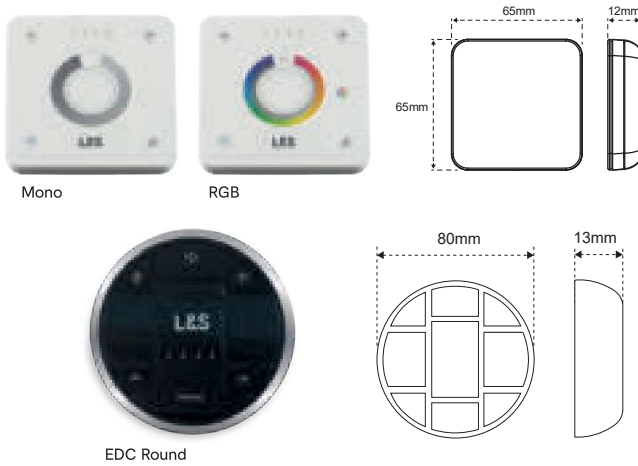

Wireless touch controller. Associated with the Smart 1 Receiver, it controls the lights both for dimming the light intensity and for changing the colour temperature in the EDC and RGB versions.

## Smart Touch CONTROLLER

- \ On/Off - Dimming - Colour management
- \ 15 m range inside buildings
- \ CR2450 battery (3-year life span)

| SMART TOUCH | TYPE       |
|-------------|------------|
| 24200740100 | Mono \ EDC |

Wireless touch controller. Combined with Smart receivers (EDC / MONO), it controls the lights both for dimming the light intensity and changing the EDC colour temperature (Emotion Dual Colour).

## Smart 4 CONTROLLER

- \ On/Off - Dimming - Colour management
- \ 20 m range inside buildings
- \ CR2450 battery (3-year life span)

| SMART 4 CONTROLLER | TYPE | WAYS  |
|--------------------|------|-------|
| 24200630101        | Mono | 4 ch. |
| 24202330300        | EDC  | 4 ch. |
| 24200650101        | RGB  | 4 ch. |