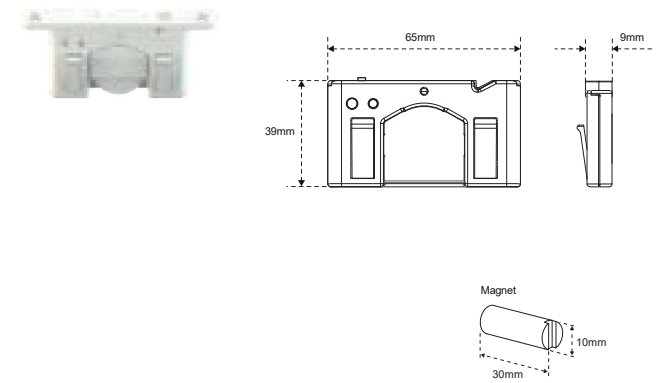

Smart Ghost SENSOR

- \ On/Off
- \ 15 m range inside buildings
- \ CR2450 battery (3-year life span)

SMART GHOST	TYPE
24200690100	Mono \ EDC

Wireless motion sensor to be applied on the doors of furniture to turn on and off the lights connected to it. Associated with Smart receivers (EDC / MONO), it controls the lights for ON/OFF functions. In installations with a magnet, the shutdown is immediate, without a magnet it is timed.