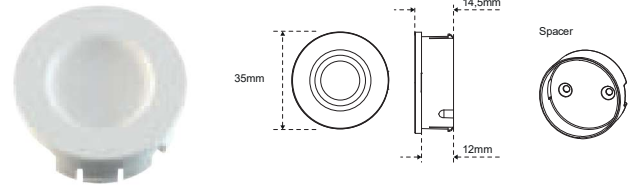

## Smart 1 CONTROLLER

- \ On/Off - Dimming - Colour management
- \ 20 m range inside buildings
- \ CR2450 battery (3-year life span)

| SMART 1 CONTROLLER | TYPE | WAYS |
|--------------------|------|------|
| 24201650300        | Mono | 8    |
| 24201640300        | EDC  | 8    |

Wireless touch controller. Associated with the Smart 1 Receiver, it controls the lights both for dimming the light intensity and for changing the colour temperature in the EDC and RGB versions.

## Smart Touch CONTROLLER

- \ On/Off - Dimming - Colour management
- \ 15 m range inside buildings
- \ CR2450 battery (3-year life span)

| SMART TOUCH | TYPE       |
|-------------|------------|
| 24200740100 | Mono \ EDC |