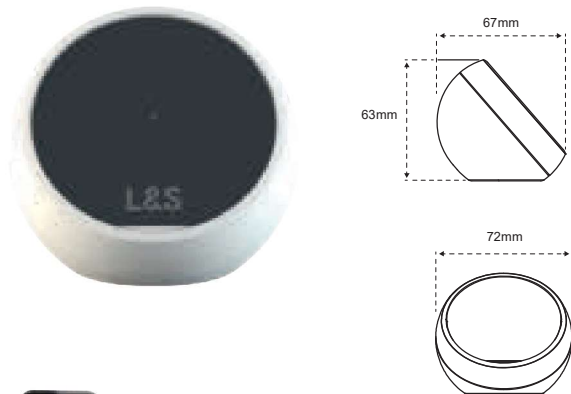

Smart Gateway HUB

- \ On/Off - Dimming - Colour management
- \ 15 m range inside buildings
- \ CR2450 battery (3-year life span)

SMART GATEWAY

TYPE

01	24200700100	Mono \ EDC

GATEWAY, the evolution of the network where electrical devices communicate with each other, and the control interface becomes the smartphone, tablet or PC. Through the Hub control panel, it is possible to connect control panels and electrical devices. The control interface with the App connects to the central Hub via Wi-Fi with a direct access point on the Hub. The Hub control unit, in turn, communicates with the lights of the system via radio. Reliability and control over long transmission distances.