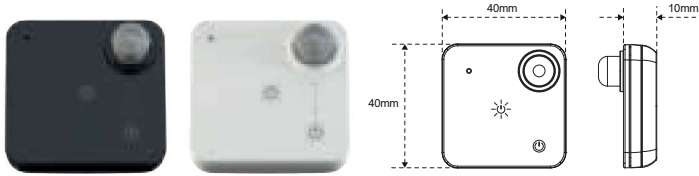

Smart Sensor CONTROLLER

- \ On/Off - Dimming - Colour management
- \ 15 m range inside buildings
- \ CR2450 battery (3-year life span)

SMART SENSOR

TYPE

 01	24200750101	Mono \ EDC
 03	24200750300	Mono \ EDC

PIR sensor or wireless touch controller. When the sensor is activated, the minimum ambient brightness can be set, above which the light is not to be switched on, the switch-on time and the detection distance of the sensor can also be adjusted. Combined with Smart receivers (EDC / MONO), it controls the lights both for dimming the light intensity and changing the EDC colour temperature (Emotion Dual Colour).

Smart Switch CONTROLLER

- \ On/Off - Dimming - Colour management
- \ 15 m range inside buildings
- \ CR2450 battery (3-year life span)

SMART SWITCH

TYPE

 01	24200660100	Mono \ EDC
--	-------------	------------