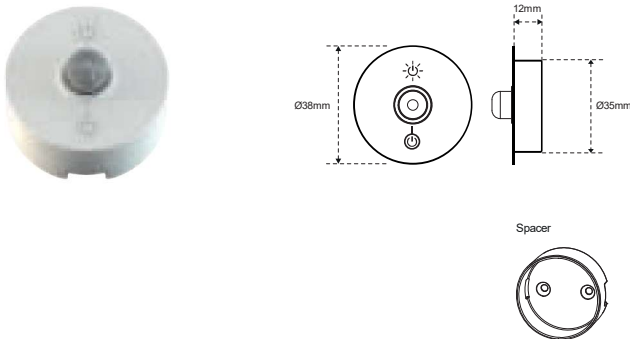

Smart Sensor O SENSOR

- \ On/Off - Dimming - Colour management
- \ 15 m range inside buildings
- \ CR2450 battery (3-year life span)

SMART SENSOR O

TYPE

01	24201180100	Mono \ EDC

PIR sensor or wireless touch controller. When the sensor is activated, the minimum ambient brightness can be set, above which the light is not to be switched on, the switch-on time and the detection distance of the sensor can also be adjusted. Combined with Smart receivers (EDC / MONO), it controls the lights both for dimming the light intensity and changing the EDC colour temperature (Emotion Dual Colour).