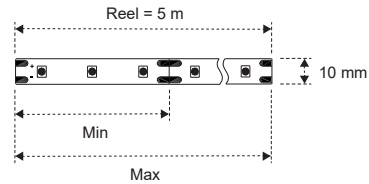

# Strip reel EMOTION

Strip Reel is a line of flexible printed circuit boards suitable for decorative lighting and integration with Mec profiles. Supplied in 5 m sectionable coils, they are available in 12 VDC with Emotion colour temperature that allows the variation from 2700K to 6500K.

## STRIP REEL EMOTION 12 V

	LEDs/m	W/m	L. Min \ Max	CCT
1280830000FE	120 + 120	15,5	25 mm \ 2,3 m	Emotion

## CABLES AND CONNECTORS

	Power cable from lamp to 12 V power supply, includes two springs to join the pieces without welding.	L: 3 m 12603960000
	Extension from output cable to power supply 12 V	L: 1100 mm 12604220000 L: 2200 mm 12604230000
	Reversing the polarity of the connector changes colour from warm to natural (only for 12 V EDC version)	L: 50 mm 12605010000
	Soft link lamp-to-lamp connection for both 12 V and 24 V.	L: 10 cm 12603930000 L: 40 cm 12603940000 L: 70 cm 12603950000
	Bridge connector for strip segments	19700450100
	<b>MEC DRIVER</b> For the selection of the power supply system go to page 262	