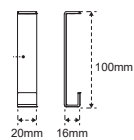

Mec Rack

Anodised aluminium profile
 Installation inside surface cabinets
 Opal polycarbonate diffuser
 Symmetrical emission
 Anodised or black painted aluminium finish

Black

Aluminium

PROFILES

| | | |
|--|-------------|-----|
|  03 | 19801010300 | 3 m |
|  12 | 19801011200 | 3 m |

DIFFUSERS

| | |
|---------------------|-----|
| Opaline 19700760100 | 3 m |
|---------------------|-----|

CENTRAL BRACKET

| | |
|--|-------------|
|  03 | 13201780300 |
|  12 | 13201786500 |

For profile lengths
 > 90 cm