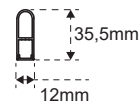

Mec Rack

Anodised aluminium profile
 Installation inside surface cabinets
 Opal polycarbonate diffuser
 Symmetrical emission
 Anodised or black painted aluminium finish

Black

Aluminium

PROFILES

| | | |
|--|-------------|-----|
|  03 | 19801010300 | 3 m |
|  12 | 19801011200 | 3 m |

DIFFUSERS

| | |
|---------------------|-----|
| Opaline 19700760100 | 3 m |
|---------------------|-----|

CENTRAL BRACKET

| | |
|--|-------------|
|  03 | 13201780300 |
|  12 | 13201786500 |

For profile lengths
 > 90 cm