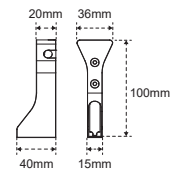

Mec Rack

Anodised aluminium profile
Installation inside surface cabinets
Opal polycarbonate diffuser
Symmetrical emission
Anodised or black painted aluminium finish

PROFILES

03	19801010300	3 m
12	19801011200	3 m

DIFFUSERS

Opaline 19700760100	3 m

CENTRAL BRACKET

03	13201780300
12	13201786500

For profile lengths
> 90 cm

END CAPS

03	13201750300	-
65	13201756500	-
03	13201760300	PIR left
65	13201766500	PIR left
03	13201770300	PIR right
65	13201776500	PIR right

ELECTRIFICATION AND CONTROL

STRIP REEL 5 mm
For the choice of Strip Reel go to page 119.

MEC DRIVER
See page 262 for the choice of power supply system.