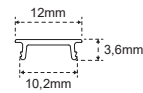

DIFFUSERS

| | |
|---------------------|-----|
| Opaline 19700760100 | 3 m |
|---------------------|-----|

CENTRAL BRACKET

| | |
|--|-------------|
|  03 | 13201780300 |
|  12 | 13201786500 |

For profile lengths
 > 90 cm