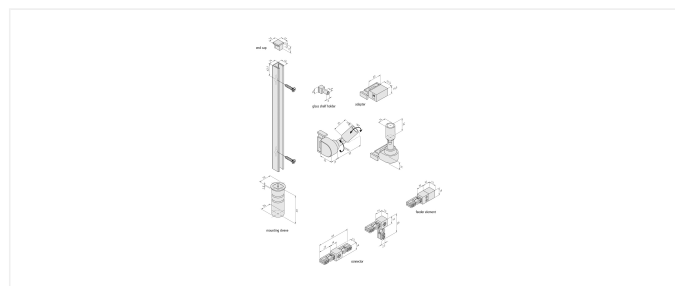

Track 24V

24V DC adjustable LED Track Glass Shelf Holder

Description:

glass shelf holder for power rail, material aluminium, for integration of glass shelves in upright assembly of power rail

Connection: LED-Trafo DC 24 V

Symbols: CE, MM, UL, IP20, SK III

EAN-No.: 4051268125192

Weight: 0,002 kg

Special features:

- adapter with double LED 24-connector for optional power supply of two shelves

Order number:
21800060100

limited availability