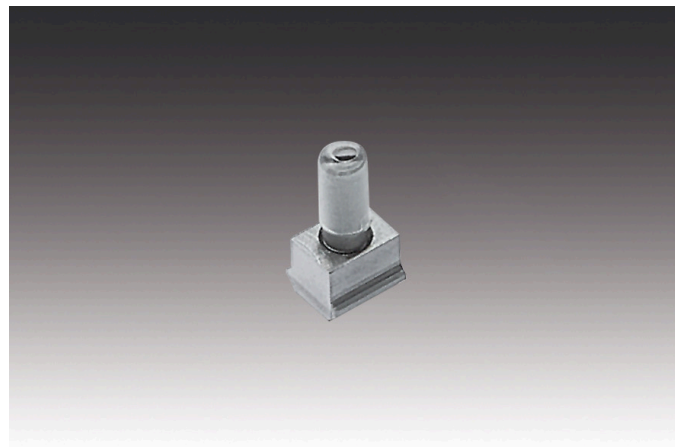

Track 24V

24V DC adjustable LED Track Glass Shelf Holder

Description:

glass shelf holder for power rail, material aluminium, for integration of glass shelves in upright assembly of power rail

Connection: LED-Trafo DC 24 V

Symbols: CE, MM, UL, IP20, SK III

EAN-No.: 4051268125192

Weight: 0,002 kg

Special features:

- adapter with double LED 24-connector for optional power supply of two shelves

Order number:
21800060100

limited availability