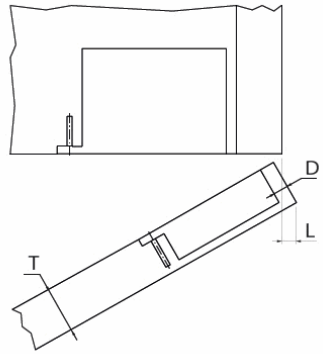

PRODUCT SHEET

Description

Cabinet Hinge "3D", 103 DG, Soft Close, Zamak, Black, Right,
Max Load Capacity: 20 KG per Door

SISO A/S
Mileparken 11
DK-2740 Skovlunde
Denmark
Phone: +45 45 830 900
Fax: +45 45 830 444
E-mail: siso@siso.dk
Web: www.siso.dk

Item number

15.04.001-0

Units	Box	Carton	HS Code	Barcode
Pcs.	1	100	8302100090	 5 704866 508483

SPACE REQUIRED FOR THE DOOR OPENING

L	T	18	20	22	24	26	28	30	32
3	0.0	0.2	0.5	0.9	1.4	2.1	3.1	4.7	
4	0.0	0.2	0.5	0.9	1.4	2.0	2.9	4.2	
5	0.0	0.2	0.5	0.8	1.3	2.0	2.8	3.9	
6	0.0	0.2	0.5	0.8	1.3	1.9	2.7	3.7	