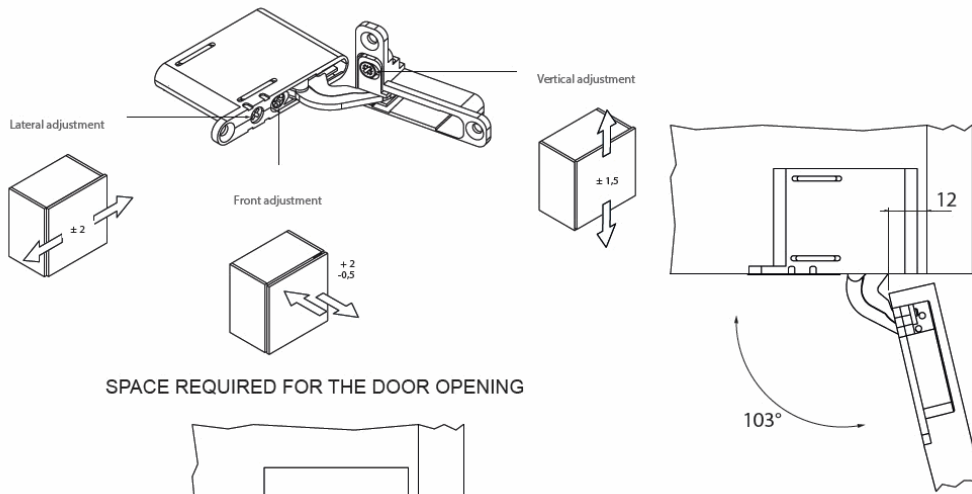

PRODUCT SHEET

Description

Cabinet Hinge "3D", 103 DG, Soft Close, Zamak, Black, Right,
Max Load Capacity: 20 KG per Door

SISO A/S
Mileparken 11
DK-2740 Skovlunde
Denmark
Phone: +45 45 830 900
Fax: +45 45 830 444
E-mail: siso@siso.dk
Web: www.siso.dk

Item number

15.04.001-0

Units	Box	Carton	HS Code	Barcode
Pcs.	1	100	8302100090	 5 704866 508483

SPACE REQUIRED FOR THE DOOR OPENING

L	T	18	20	22	24	26	28	30	32
3	0.0	0.2	0.5	0.9	1.4	2.1	3.1	4.7	
4	0.0	0.2	0.5	0.9	1.4	2.0	2.9	4.2	
5	0.0	0.2	0.5	0.8	1.3	2.0	2.8	3.9	
6	0.0	0.2	0.5	0.8	1.3	1.9	2.7	3.7	