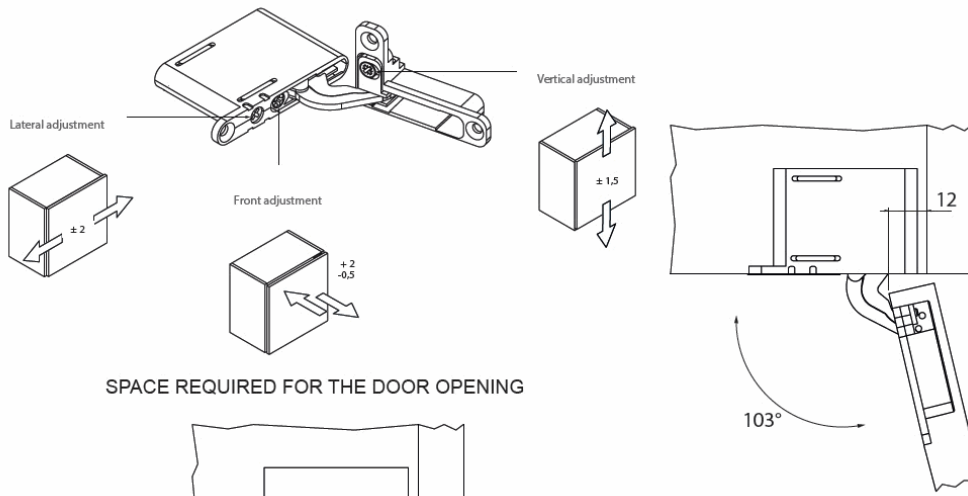

PRODUCT SHEET

Description

Cabinet Hinge "3D", 103 DG, Soft Close, Zamak, Black, Left,
Max Load Capacity: 20 KG per Door

SISO A/S
Mileparken 11
DK-2740 Skovlunde
Denmark
Phone: +45 45 830 900
Fax: +45 45 830 444
E-mail: siso@siso.dk
Web: www.siso.dk

Item number

15.04.002-0

Units	Box	Carton	HS Code	Barcode
Pcs.	1	100	8302100090	 5 704866 508490

SPACE REQUIRED FOR THE DOOR OPENING

L \ D	18	20	22	24	26	28	30	32
3	0.0	0.2	0.5	0.9	1.4	2.1	3.1	4.7
4	0.0	0.2	0.5	0.9	1.4	2.0	2.9	4.2
5	0.0	0.2	0.5	0.8	1.3	2.0	2.8	3.9
6	0.0	0.2	0.5	0.8	1.3	1.9	2.7	3.7