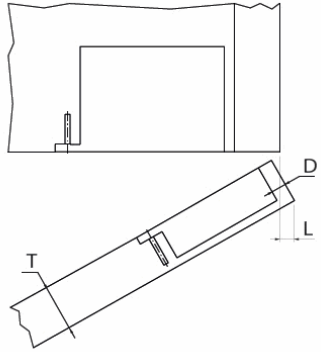

PRODUCT SHEET

Description

Cabinet Hinge "3D", 103 DG, Soft Close, Zamak, Black, Left,
Max Load Capacity: 20 KG per Door

SISO A/S
Mileparken 11
DK-2740 Skovlunde
Denmark
Phone: +45 45 830 900
Fax: +45 45 830 444
E-mail: siso@siso.dk
Web: www.siso.dk

Item number

15.04.002-0

Units	Box	Carton	HS Code	Barcode
Pcs.	1	100	8302100090	 5 704866 508490

SPACE REQUIRED FOR THE DOOR OPENING

L \ D	18	20	22	24	26	28	30	32
3	0.0	0.2	0.5	0.9	1.4	2.1	3.1	4.7
4	0.0	0.2	0.5	0.9	1.4	2.0	2.9	4.2
5	0.0	0.2	0.5	0.8	1.3	2.0	2.8	3.9
6	0.0	0.2	0.5	0.8	1.3	1.9	2.7	3.7