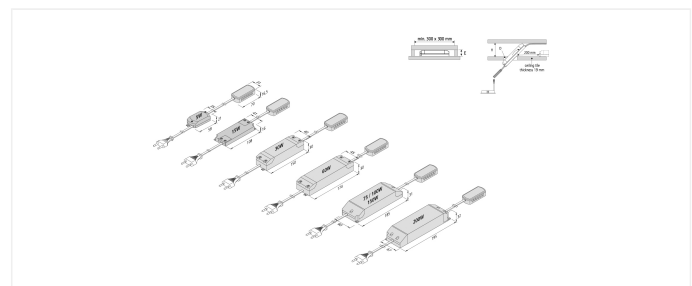

LED 24 transformer

Electronic Transformer LED 24/200W DC 24V

	5 W	15 W	30 W	60 W	75 W	100 W	150 W	200 W
Einbauhöhe (E)	21 mm	16,5 mm	31 mm	50 mm	50 mm	50 mm	50 mm	50 mm
Deckenöffnung (D)	Höhe der Zwischendecke (H)							
ø 45 mm	40 mm	–	–	–	–	–	–	–
ø 55 mm	35 mm	55 mm	110 mm	140 mm	–	–	–	–
ø 68 mm	30 mm	45 mm	90 mm	100 mm	140 mm	140 mm	140 mm	–
ø 78 mm	22 mm	40 mm	70 mm	80 mm	100 mm	100 mm	100 mm	140 mm

Description:

electronic safety transformer for 24 V DC, mains cable 2m with Euro plug, 12-way distributor, max. permissible cable length 5 m

Connection: 220 - 240V / 50 - 60Hz

Symbols: CE, MM, IP20, SK II

EAN-No.: 4051268181273

Weight: 0,611 kg

Special features:

- constant 24 V DC
- protected against short-circuit , overload and no-load
- max. length of secondary cables: 5 m each

Order number:
20604003002

article in stock