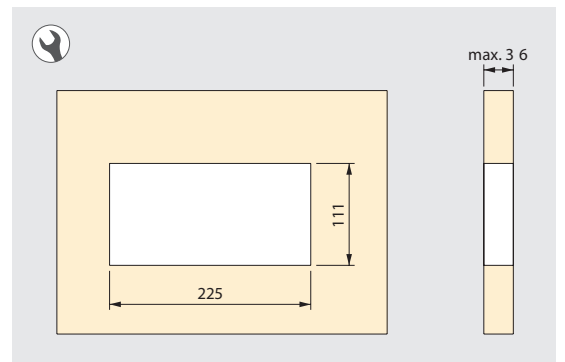

CONNECTORS // CONNETTORI

Atom 26 Multi-plug connector for desk

Multipresa Atom 26 per scrivania

Description Descrizioni	Finishing Finitura	Format Formato	Cod.
EU EU	White painted Verniciato bianco		1 Ut/UN 5029512
EU EU	Black painted Verniciato nero		1 Ut/UN 5029514
EU EU	Silver painted Verniciato alluminio		1 Ut/UN 5029525

Plastic, Steel, Zamak
Acciaio, Tecnoplastica, Zama