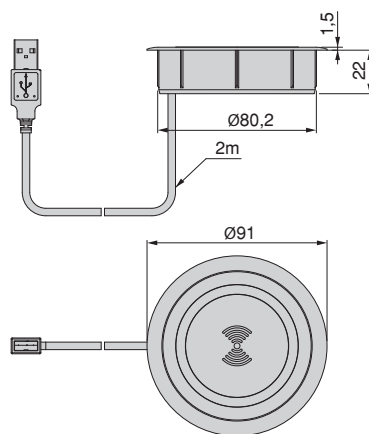

Airless wireless charger for mobiles

Caricatore wireless per cellulari Airless

Input	Output	Finishing Finitura	Format Formato	Cod.
100-240V AC - 50/60Hz 100-240V AC - 50/60Hz	5V DC - 1,8A 5V DC - 1,8A	White plastic Plastica bianca	1 Ut/UN	5149215

Plastic
Tecnoplastica