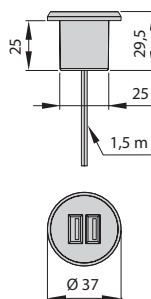

Plastic
Tecnoplastica

	Input	Output
	30 W 12V DC (2,50A)	5V DC - 3,40A MAX. (1 x 3,40A) (2 x 1,70A)
	15 W 12V DC (1,25A)	5V DC - 1,70A MAX. (1 x 1,70A) (2 x 0,85A)

Plugy Round connector with 2 USB ports for embedding into furniture