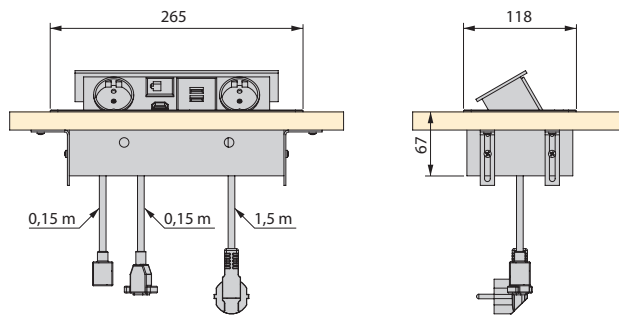

CONNECTORS // CONNETTORI

Atom 26 Multi-plug connector for desk

Multipresa Atom 26 per scrivania

Description Descrizioni	Finishing Finitura	Format Formato	Cod.
EU EU	White painted Verniciato bianco		1 Ut/UN 5029512
EU EU	Black painted Verniciato nero		1 Ut/UN 5029514
EU EU	Silver painted Verniciato alluminio		1 Ut/UN 5029525

Plastic, Steel, Zamak
Acciaio, Tecnoplastica, Zama