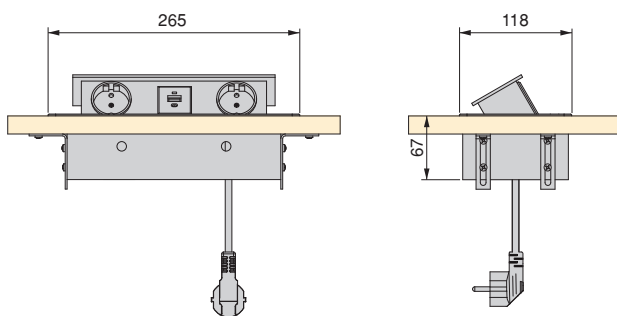

Finishing Finitura	Format Formato	Cod.
White painted Verniciato bianco	1 Ut/UN	5039812
Black painted Verniciato nero	1 Ut/UN	5039814
Silver painted Verniciato alluminio	1 Ut/UN	5039825

Plastic, Steel, Zamak
Acciaio, Tecnoplastica, Zama