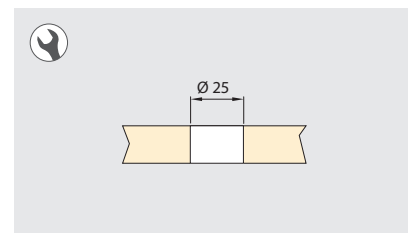

Plastic
Tecnoplastica

	Input	Output
	30 W 12V DC (2,50A)	5V DC - 3,40A MAX. (1 x 3,40A) (2 x 1,70A)
	15 W 12V DC (1,25A)	5V DC - 1,70A MAX. (1 x 1,70A) (2 x 0,85A)

Plug Square connector with 2 USB ports for embedding into furniture