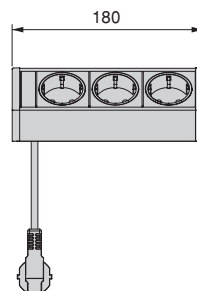

CONNECTORS // CONNETTORI

Square 80 plug connector with sliding cover

Multiconnettore Square 80 con copertura scorrevole

Finishing Finitura	Format Formato	Cod.
Black painted Verniciato nero	1 Ut/UN	5048614

Plastic
Tecnoplastica

Surface-mounted socket V Dock for furniture

Multiconnettore superficie V Dock per mobili

Finishing Finitura	Format Formato	Cod.
Matt anodized Anodizzato opaco	1 Ut/UN	5048862

Aluminium, Plastic
Alluminio, Tecnoplastica