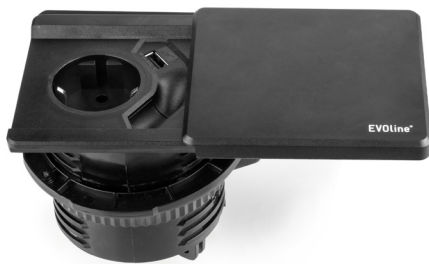

Backflip multi-plug connector for desk

Multipresa Backflip per scrivania

Finishing Finitura	Format Formato	Cod.
Stainless steel Acciaio inossidabile	1 Ut/UN	5048565

Plastic, Steel
Acciaio, Tecnoplastica

CONNECTORS // CONNETTORI

Square 80 plug connector with sliding cover

Multiconnettore Square 80 con copertura scorrevole

Finishing Finitura	Format Formato	Cod.
Black painted Verniciato nero	1 Ut/UN	5048614

Plastic
Tecnoplastica

Surface-mounted socket V Dock for furniture