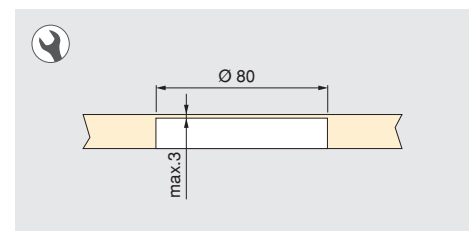

Airless wireless charger for mobiles

Caricatore wireless per cellulari Airless

Input	Output	Finishing Finitura	Format Formato	Cod.
100-240V AC - 50/60Hz 100-240V AC - 50/60Hz	5V DC - 1,8A 5V DC - 1,8A	White plastic Plastica bianca	1 Ut/UN	5149215

Plastic
Tecnoplastica