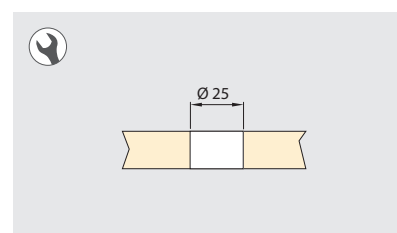

Plastic
Tecnoplastica

	Input	Output
	30 W 12V DC (2,50A)	5V DC - 3,40A MAX. (1 x 3,40A) (2 x 1,70A)
	15 W 12V DC (1,25A)	5V DC - 1,70A MAX. (1 x 1,70A) (2 x 0,85A)

Plugy Round connector with 2 USB ports for embedding into furniture