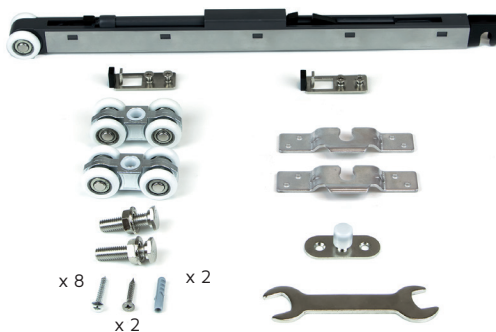

x 8
x 2
x 2

		Cod.		
80 kg	60305	62	1	

Zamak, steel and plastic

2 m

x 5

x 10