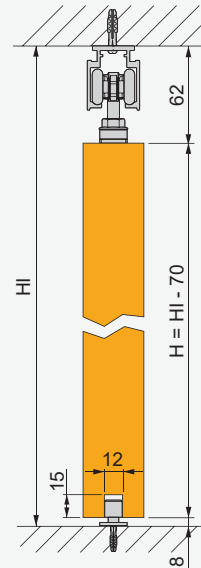

Assembly Railway

OPTION 1

CEILING MOUNTING

Montaggio a soffitto . Montaje a techo
Montage au plafond . Montagem ao tecto
Mocowanie do sufitu