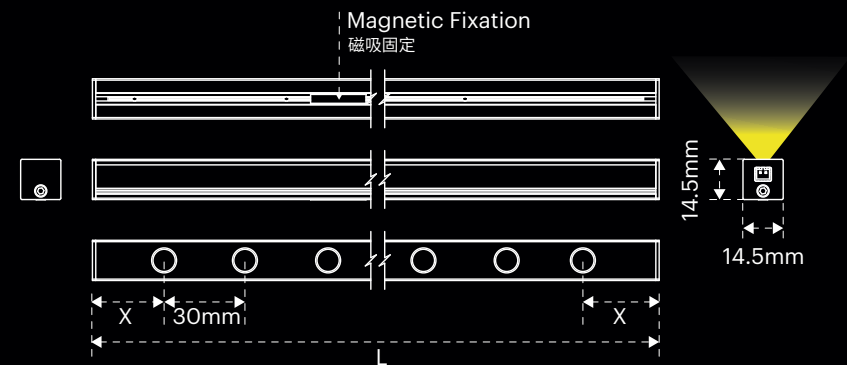

DIMENSIONS(MM) 尺寸