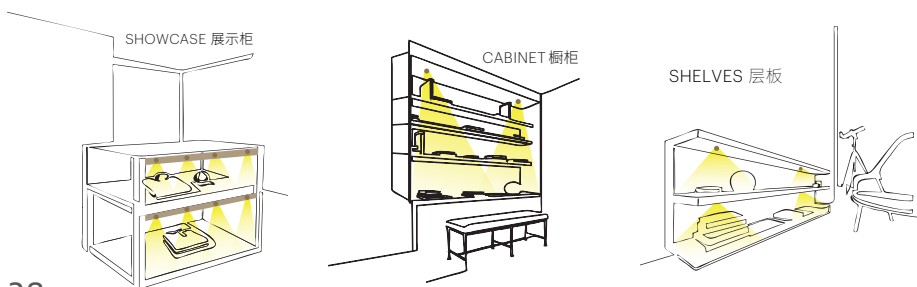

STARLINK, a product made for curves, has a richer and more varied form, with a wide range of light angles and classic colours, giving starlink a unique personality and a wide range of applications.

STARLINK, 一款为曲线而生的产品, 形态更丰富多变, 丰富的出光角度和经典的颜色, 让 starlink 独具个性, 应用场景更丰富多元。

- Curve lighting
  曲线照明
- Precise focus
  精准聚焦
- FINISH

  Colours available
  颜色可选
- Angles available
  角度可选