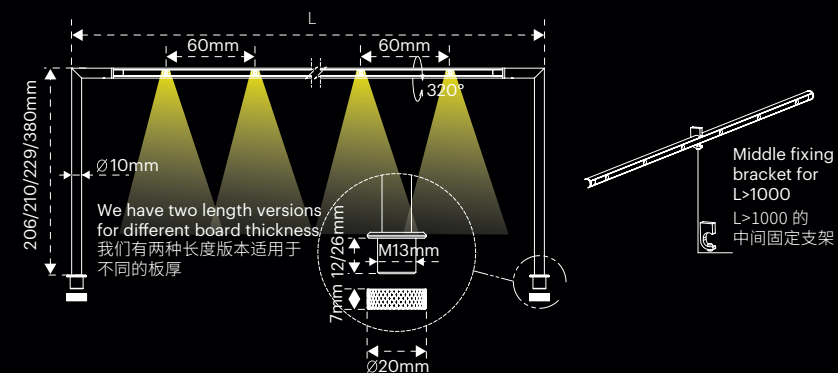

-  High light efficiency
高光效
-  Extra slim in size 10mm
灯体纤细10毫米
-  Rotatable 320°
320°旋转
-  Length customizable
长度可定制

BRIDGE II

LINEAR LIGHTS
线条灯系列

SPECIFICATION 技术参数

- mA** 350mA
- W** 18.7W
- Ra** Ra90
- K** 3000K / 3500K / 4000K
- LUMEN (Lu)** 930lm/m
- Beam Angle** 110°
- FINISH**
 -  ¹² AD AL 铝本色
 -  ⁰³ BLACK 黑色
-  Screw Installation
螺丝安装

BRIDGE II 910X160mm			lx
H cm	DIAMETER cm	BEAM ANGLE	
		75°	3000K
30	30		52811
40	40		29701
50	50		19601
100	100		475
300	300		13

DIMENSIONS(MM) 尺寸

Born for the curved showcase, BRIDGE CURVE has a light and slim design and smooth natural lines, the beautiful light meanders with the shape of the showcase, making the exhibits more dazzling.