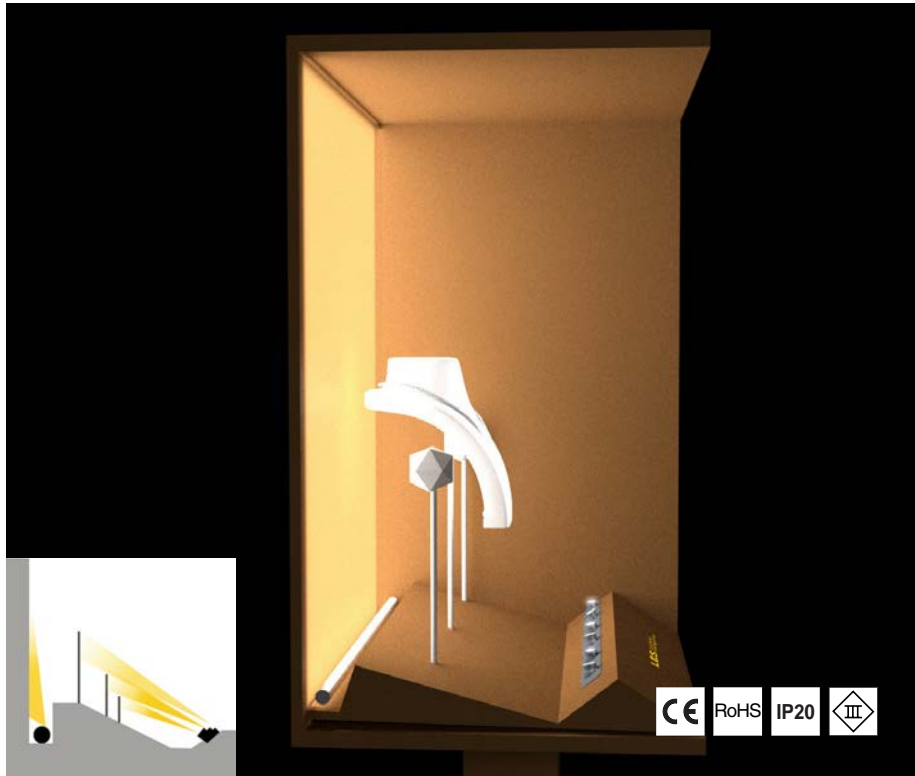

DIMENSIONS(MM) 尺寸

AVIOR TRACK & ACCESSORIES

FIXING BRACKET

TRACK COVER

DIMENSIONS(MM) 尺寸

In the showcase, ORIONE and WALL GRAZER are great partners who work together seamlessly. The combination of backlighting and frontal lighting allows exhibits and cabinets to be illuminated in an ideal way. Unseen lighting products make the space more comfortable and attractive, and this is a comprehensive showcase lighting solution that can be customized to fit the space.