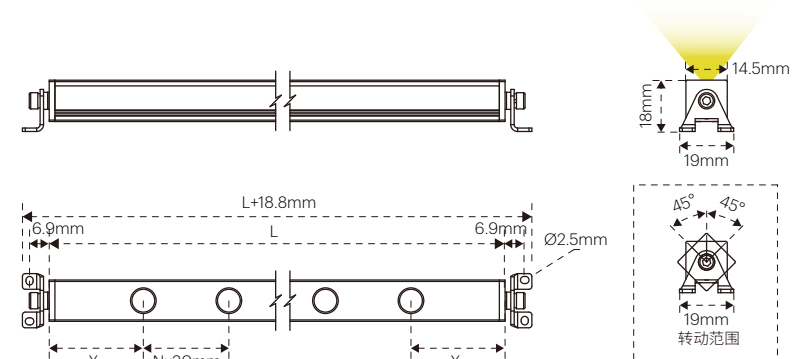

-  Precise focus 精准聚焦
-  Angles available 角度可选
-  Natural light 光色自然

DIMENSIONS(MM) 尺寸

The adjustable angle of the light body has been added to the PUNTO for a richer presentation of light.
在 PUNTO 的基础上增加了灯体可调角的功能，让光的呈现更丰富。

-  Precise focus 精准聚焦
-  Angles available 角度可选
-  Adjustable angle of lamp body 灯体可调角

PUNTO PRO

LINEAR LIGHTS
线条灯系列

SPECIFICATION 技术参数

- Vdc** 24VDC
- W** 18W/m
- Ra** Ra95
- K** 2700K / 3000K / 3500K
- lm/w** 69lm/w (20°,80°)
79lm/w (30°,50°)
-  20° / 30° / 50° / 80°
- FINISH**  AD AL 铝本色
-  Screw Installation 螺丝安装

PUNTO PRO 19W			lx
H cm	DIAMETER cm	BEAM ANGLE	
		20°	3500K
30	11		76255
40	18		27452
60	22		19064
100	37		6863
300	111		763

DIMENSIONS(MM) 尺寸

Microline 45, the well-known minimal size linear lamp for glass displays, offers now new features. With the new Chip on Board (COB) LED Strip the Microline has a diode-free and smooth light output. Minimal slim dimensions, ideal for display and showcase; the slightly asymmetrical shape reduces the glare. CE conformity and UL approval for distribution in all major markets.