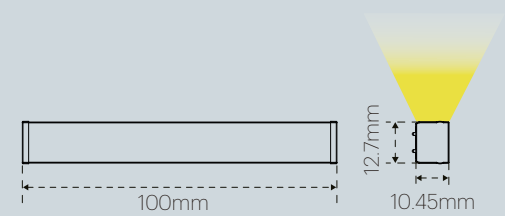

AVIOR A

24VDC	1.5W	Ra90	3000K / 3500K / 4000K	95lm	15°	
					24°	
					36°	
					42°	
					Elliptical	

AVIOR L

24VDC	2.5W	Ra90	3000K / 3500K / 4000K	190lm	15°	
					24°	
					36°	
					42°	
					Elliptical	

AVIOR D

24VDC	2.5W	Ra90	3000K	120lm	120°	
			3500K			
			4000K			

AVIOR A PLUS

24VDC	4.2W	Ra90	3000K / 3500K / 4000K	290lm	15°	
					24°	
					36°	
					60°	
					Elliptical	

DIMENSIONS(MM) 尺寸