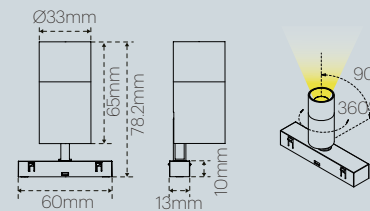

AVIOR A

24VDC	1.5W	Ra90	3000K / 3500K / 4000K	95lm	15°	
					24°	
					36°	
					42°	
					Elliptical	

AVIOR L

24VDC	2.5W	Ra90	3000K / 3500K / 4000K	190lm	15°	
					24°	
					36°	
					42°	
					Elliptical	

AVIOR D

24VDC	2.5W	Ra90	3000K	120lm	120°	
			3500K			
			4000K			

AVIOR A PLUS

24VDC	4.2W	Ra90	3000K / 3500K / 4000K	290lm	15°	
					24°	
					36°	
					60°	
					Elliptical	

DIMENSIONS(MM) 尺寸