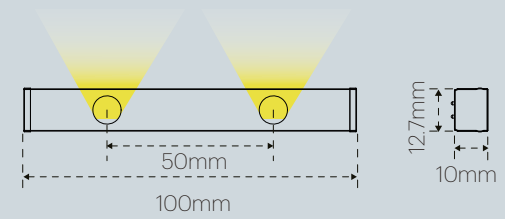

AVIOR A

24VDC	1.5W	Ra90	3000K / 3500K / 4000K	95lm	15°	
					24°	
					36°	
					42°	
					Elliptical	

AVIOR L

24VDC	2.5W	Ra90	3000K / 3500K / 4000K	190lm	15°	
					24°	
					36°	
					42°	
					Elliptical	

AVIOR D

24VDC	2.5W	Ra90	3000K	120lm	120°	
			3500K			
			4000K			

AVIOR A PLUS

24VDC	4.2W	Ra90	3000K / 3500K / 4000K	290lm	15°	
					24°	
					36°	
					60°	
					Elliptical	

DIMENSIONS(MM) 尺寸