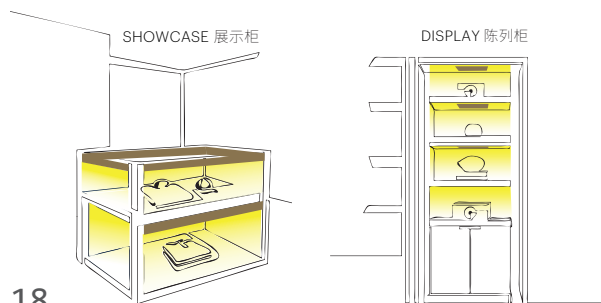

DIMENSIONS(MM) 尺寸

AVIOR TRACK & ACCESSORIES

FIXING BRACKET

TRACK COVER

DIMENSIONS(MM) 尺寸

In the showcase, ORIONE and WALL GRAZER are great partners who work together seamlessly. The combination of backlighting and frontal lighting allows exhibits and cabinets to be illuminated in an ideal way. Unseen lighting products make the space more comfortable and attractive, and this is a comprehensive showcase lighting solution that can be customized to fit the space.

在展示柜中，ORIONE 和 WALL GRAZER 是合作无间的好伙伴，背光和正面照明相结合的方式，让展品和柜子以理想的方式被照亮。看不到照明产品的存在，让空间更舒适美观，这是一套整体的展柜照明解决方案，可以根据空间进行定制。

-  25 degrees adjustable
25度可调节
-  Angle of light output selectable
出光角度可选
-  Easy installation
安装便捷
-  Modules can be quickly spliced
模块可快速拼接