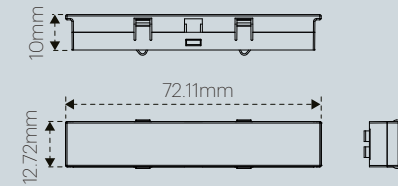

DIMENSIONS(MM) 尺寸

AVIOR TRACK & ACCESSORIES

FIXING BRACKET

TRACK COVER

DIMENSIONS(MM) 尺寸

In the showcase, ORIONE and WALL GRAZER are great partners who work together seamlessly. The combination of backlighting and frontal lighting allows exhibits and cabinets to be illuminated in an ideal way. Unseen lighting products make the space more comfortable and attractive, and this is a comprehensive showcase lighting solution that can be customized to fit the space.