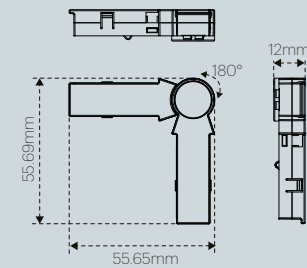

DIMENSIONS(MM) 尺寸

AVIOR TRACK & ACCESSORIES

FIXING BRACKET

TRACK COVER

DIMENSIONS(MM) 尺寸

In the showcase, ORIONE and WALL GRAZER are great partners who work together seamlessly. The combination of backlighting and frontal lighting allows exhibits and cabinets to be illuminated in an ideal way. Unseen lighting products make the space more comfortable and attractive, and this is a comprehensive showcase lighting solution that can be customized to fit the space.