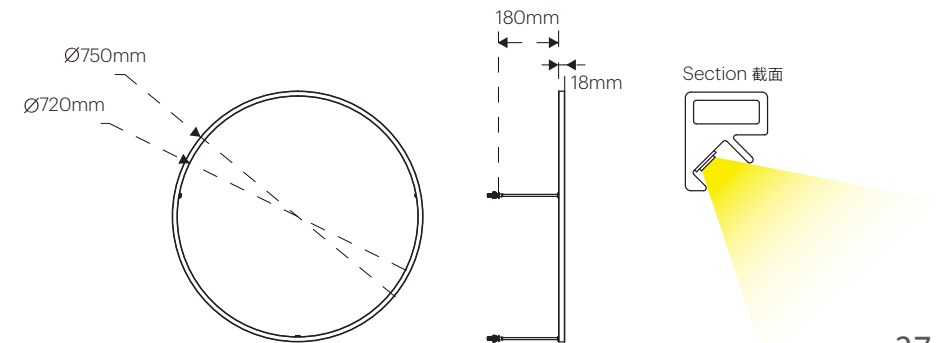

BRIDGE CURVE 12W			lx
H cm	DIAMETER cm	BEAM ANGLE	
		120°	3000K
30	59		4704
50	98		1694
60	118		1176
100	196		423
300	588		47

DIMENSIONS(MM) 尺寸

JUPITER is a highly customized product with innovation, which creates a round stage and allows lighting from 360° centering, attentions naturally attracted to the products under the lighting.

Installation  Screw Installation 螺丝安装

JUPITER D750mm			lx
H mm	DIAMETER mm	BEAM ANGLE	
		140°	3500K
200	1366		15926
300	2050		7078
500	3416		2548
1000	6833		637
3000	20363		72

DIMENSIONS(MM) 尺寸

SHELF

PUNTO