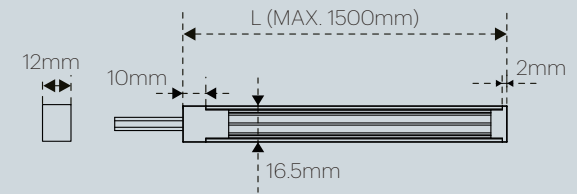

DIMENSIONS(MM) 尺寸

AVIOR TRACK & ACCESSORIES

FIXING BRACKET

TRACK COVER

DIMENSIONS(MM) 尺寸

In the showcase, ORIONE and WALL GRAZER are great partners who work together seamlessly. The combination of backlighting and frontal lighting allows exhibits and cabinets to be illuminated in an ideal way. Unseen lighting products make the space more comfortable and attractive, and this is a comprehensive showcase lighting solution that can be customized to fit the space.