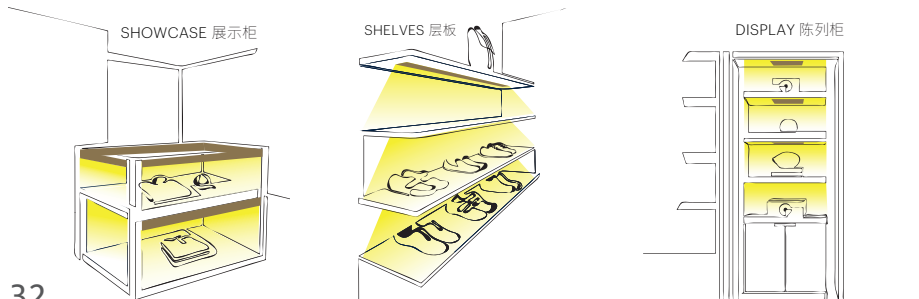

The adjustable angle of the light body has been added to the PUNTO for a richer presentation of light.
在 PUNTO 的基础上增加了灯体可调角的功能，让光的呈现更丰富。

- Precise focus 精准聚焦
- Angles available 角度可选
- Adjustable angle of lamp body 灯体可调角