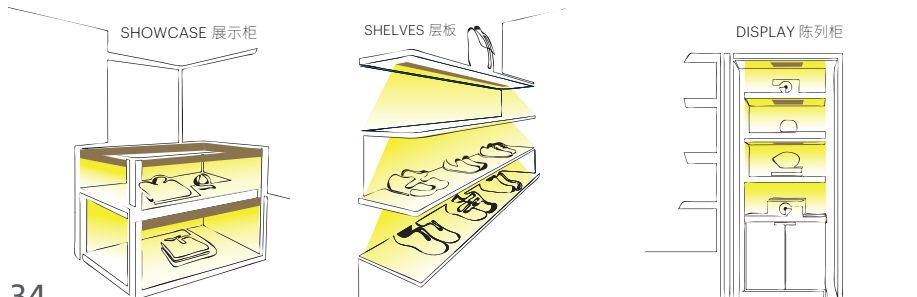

Microline 45, the well-known minimal size linear lamp for glass displays, offers now new features. With the new Chip on Board (COB) LED Strip the Microline has a diode-free and smooth light output. Minimal slim dimensions, ideal for display and showcase; the slightly asymmetrical shape reduces the glare. CE conformity and UL approval for distribution in all major markets.

Microline 45, 用于玻璃展示的最小尺寸线性灯, 现在提供了新的功能。由于采用了新的板上芯片 (COB) LED 条, Microline 具有无二极管和平滑的光输出。最小的纤细尺寸, 是展示和陈列的理想选择; 略微不对称的形状减少了眩光。符合 CE 和 UL 认证, 可在所有主要市场销售。

- Soft light
  光线柔和
- Perfect hidden cable
  完美隐藏导线
- Minimal body of
  6.5*6.5mm
  灯体纤细6.5*6.5毫米
- Length
  customizable
  长度可定制