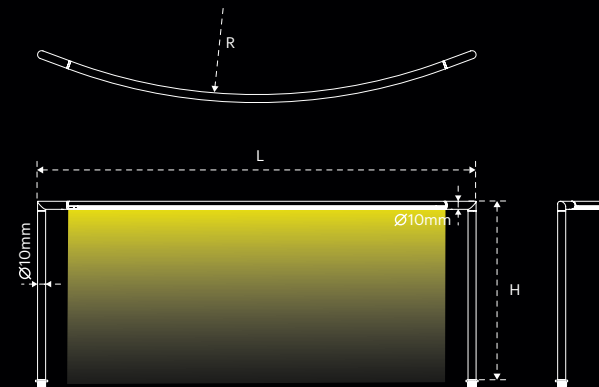

BRIDGE II 910X160mm			lx
H cm	DIAMETER cm	BEAM ANGLE	
		75°	3000K
30	30		52811
40	40		29701
50	50		19601
100	100		475
300	300		13

DIMENSIONS(MM) 尺寸

Born for the curved showcase, BRIDGE CURVE has a light and slim design and smooth natural lines, the beautiful light meanders with the shape of the showcase, making the exhibits more dazzling.

BRIDGE CURVE, 为弧形展柜而生。灯体轻盈纤细，弧形线条流畅，漂亮的光随展柜的形状蜿蜒，让展品更璀璨。

High light efficiency
高光效

Slender lamp body
灯体纤细

Uniform light
光线均匀

Length customizable
长度可定制

BRIDGE CURVE

LINEAR LIGHTS
线条灯系列

SPECIFICATION 技术参数

BRIDGE CURVE 12W			lx
H cm	DIAMETER cm	BEAM ANGLE	
		120°	3000K
30	59		4704
50	98		1694
60	118		1176
100	196		423
300	588		47

DIMENSIONS(MM) 尺寸

JUPITER is a highly customized product with innovation, which creates a round stage and allows lighting from 360° centering, attentions naturally attracted to the products under the lighting.