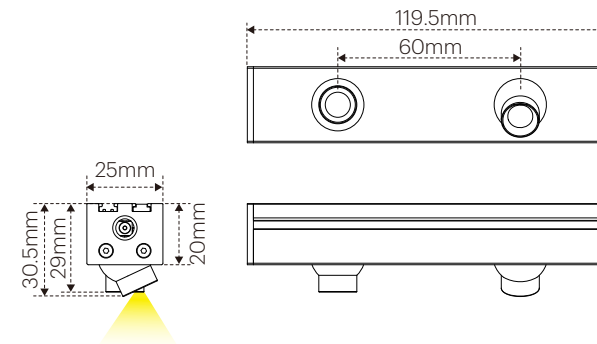

ORIONE 2.5W			lx
H cm	DIAMETER cm	BEAM ANGLE	
		36°	3500K
30	18		7541
50	29		2715
60	35		1885
100	58		679
300	175		75

DIMENSIONS(MM) 尺寸

Wall Grazer with soft light creates a strong sense of depth and lightness. The special linear asymmetric optical lens enables it to create a cosy atmosphere.