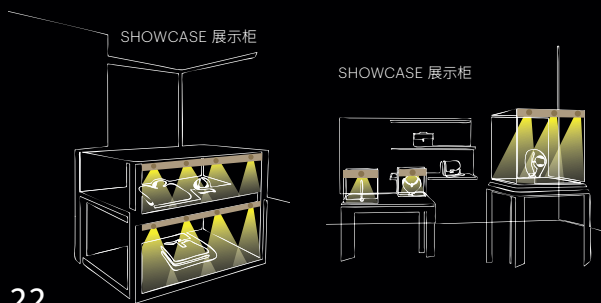

BRIDGE II is made for display, the slender lamp body is made of extruded aluminum, which can better set off the exhibits and let beauty shine.

BRIDGE II 为展示而生，灯体轻盈纤细，由挤压铝压制而成，可以更好地对展品进行衬托，让美好发光。

- High light efficiency
  高光效
- Extra slim in size 10mm
  灯体纤细10毫米
- Rotatable 320°
  320°旋转
- Length customizable
  长度可定制