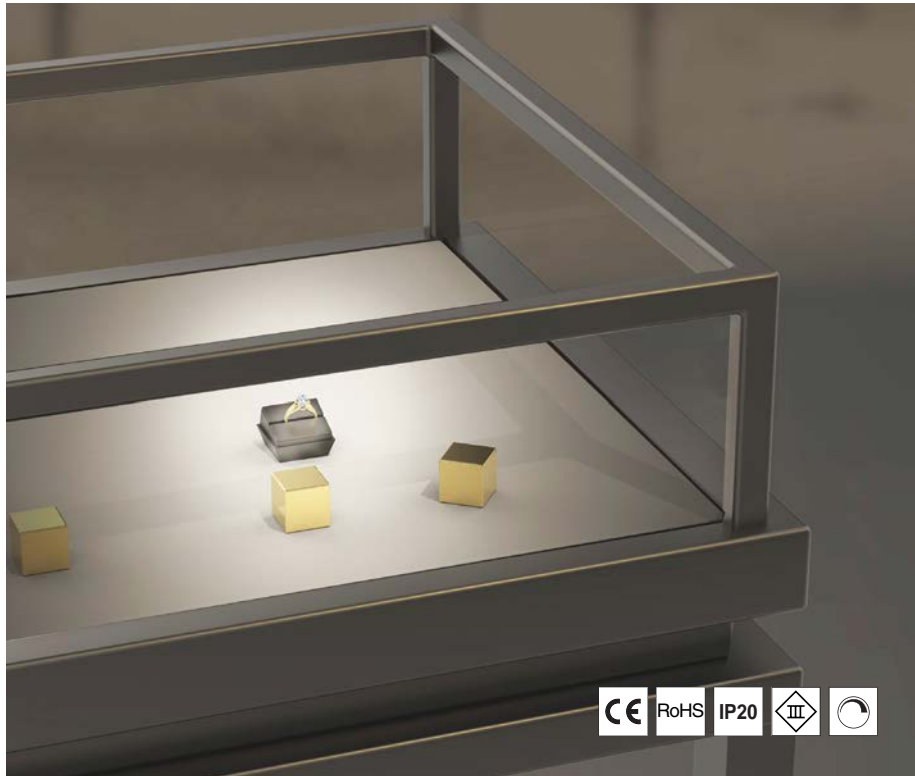

Shelf

30-31	Punto
32-33	Punto Pro
34-35	Microline 45
36-37	Nano Tubular II
38-39	Starlink

SHOWCASE

The RIFGEL 30 is a miniature dimmable spotlight with multiple optical options, ideal for retail and museums.
RIFGEL 30 是一款微型可调光射灯，具有多种光学选项，是零售及博物馆的理想选择。

- 

High light efficiency
高光效
- 

Mini size design
迷你尺寸设计
- 

20 degree adjustable
20度可调节
- 

Excellent passive heat dispatching design
被动散热设计

RIGEL 30

SPOTLIGHTS
点光源系列

SPECIFICATION 技术参数

DIMENSIONS(MM) 尺寸

Enif is the latest innovation from L&S retail lighting team, which is with wireless power supply system. The cubic spot could be put freely around the displayed object as long as the spot is within the electromagnetic field integrated underneath the fibre of the tray. Excellent passive heat dispatching design. Spot adjustable and snoot removable. You need to configure your own fleece up to 2.5 mm thickness.