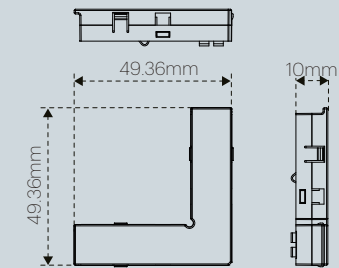

DIMENSIONS(MM) 尺寸

AVIOR TRACK & ACCESSORIES

FIXING BRACKET

TRACK COVER

DIMENSIONS(MM) 尺寸

In the showcase, ORIONE and WALL GRAZER are great partners who work together seamlessly. The combination of backlighting and frontal lighting allows exhibits and cabinets to be illuminated in an ideal way. Unseen lighting products make the space more comfortable and attractive, and this is a comprehensive showcase lighting solution that can be customized to fit the space.