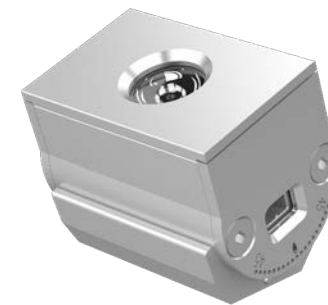

STARLINK

SPOTLIGHTS
点光源系列