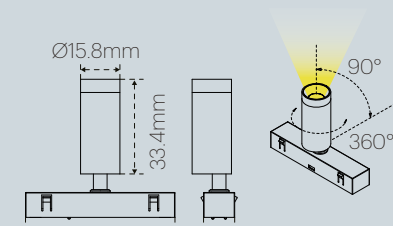

DIMENSIONS(MM) 尺寸

AVIOR TRACK & ACCESSORIES

FIXING BRACKET

TRACK COVER

DIMENSIONS(MM) 尺寸

In the showcase, ORIONE and WALL GRAZER are great partners who work together seamlessly. The combination of backlighting and frontal lighting allows exhibits and cabinets to be illuminated in an ideal way. Unseen lighting products make the space more comfortable and attractive, and this is a comprehensive showcase lighting solution that can be customized to fit the space.