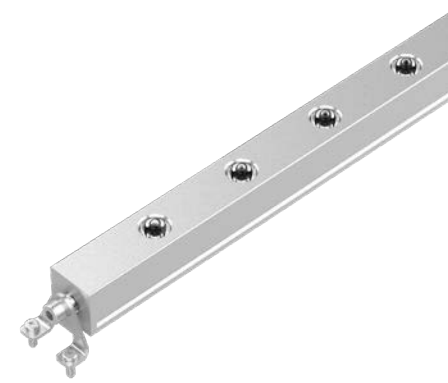

PUNTO PRO

LINEAR LIGHTS
线条灯系列