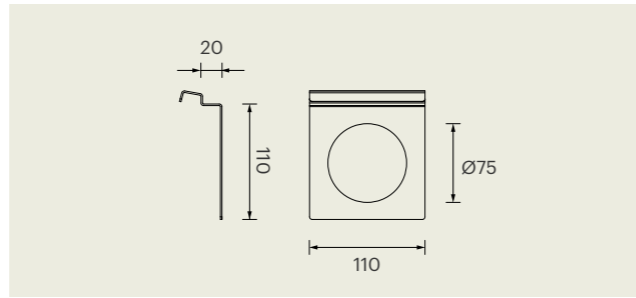

CANTILEVER SHELF 300mm
 03 943000025 Front edge: 20mm 300 x 120 x 132mm

CANTILEVER SHELF 600mm
 03 943000026 Front edge: 20mm 600 x 120 x 132mm

PURE - Shelves

dimensions in mm

FLAT SHELF 300mm
 03 943000023 Front edge: 12mm 300 x 120 x 20mm

FLAT SHELF 600mm
 03 943000024 Front edge: 12mm 600 x 120 x 20mm

TABLET HOLDER
 03 943000028 Front edge: 20mm 230 x 45 x 132mm

PURE - Bathroom accessories

dimensions in mm

TOOTHBRUSH CUP HOLDER
 03 943000030 Cup not included 110 x 110 x 20mm