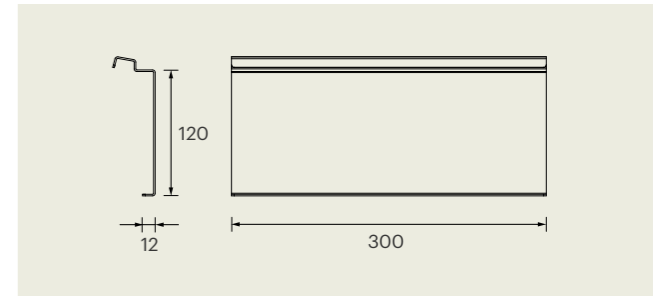

03 599900003

Magnetic cover 190 x 43 x 80mm

3x SCHUKO - TRIPLE LINEAR SOCKET (FOR MEC DRIVER HOUSING)

03 599900004

Driver not included 330 x 52 x 100mm

Horizontal sockets with an essential and linear design, designed for installation next to column units at the sides of the lamp profile: behind the sockets it's possible to conceal the lamp's power cables (exit behind column unit). Each socket is equipped with IP44 covers and is supplied with a 2000mm 220-240V AC power cable.

Inside the triple socket it is possible to house any MEC Driver complete with control module.

PURE - Kitchen accessories

dimensions in mm

SET 5 HOOKS
 03 943000022 5x HOOKS

PAPER ROLL HOLDER
 03 943000027 330 x 118 x 20mm

CANTILEVER SHELF 300mm
 03 943000025 Front edge: 20mm 300 x 120 x 132mm

CANTILEVER SHELF 600mm
 03 943000026 Front edge: 20mm 600 x 120 x 132mm

PURE - Shelves

dimensions in mm

FLAT SHELF 300mm
 03 943000023 Front edge: 12mm 300 x 120 x 20mm

FLAT SHELF 600mm
 03 943000024 Front edge: 12mm 600 x 120 x 20mm

TABLET HOLDER
 03 943000028 Front edge: 20mm 230 x 45 x 132mm

PURE - Bathroom accessories

dimensions in mm

TOOTHBRUSH CUP HOLDER
 03 943000030 Cup not included 110 x 110 x 20mm