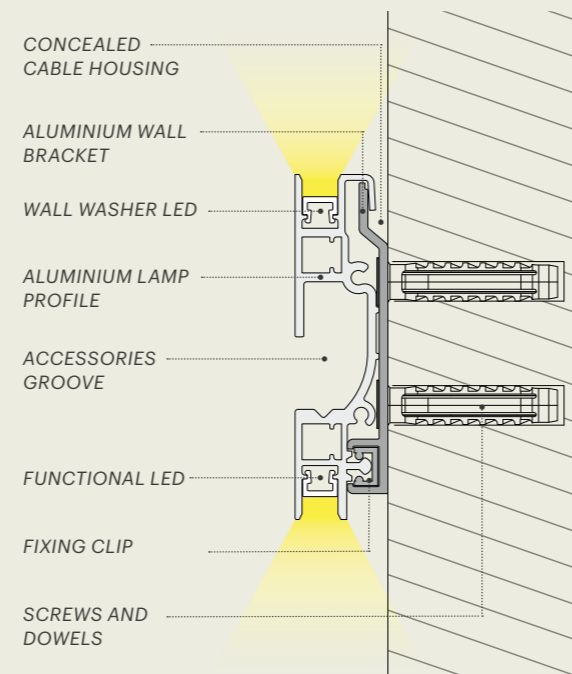

IDEAL FOR

- kitchen
- living room
- bathroom

FEATURES

- versatility
- easy installation
- range of accessories
- available IP44
- furnishing light

Easy installation in every context

Quick and intuitive fixing, also ideal for integration into finished furnishings. The lamp profile snaps onto a mounting bracket made of extruded aluminium, fixed to the wall by means of screws and dowels (not included, the number varies based on the length of the lamp; use fixing accessories suited to the wall material). It is possible to conceal the power cables of both LED strips behind the lamp inside the wall bracket, so arranging the cable exit where most appropriate.

Double high efficiency LED light source

Pure integrates a double high efficiency LED light source: the upper one acts as wall washer, the lower as functional light. The lamp design, with the recessed positioning of both LED screen covers, ensures anti-glare effect. The EDC Dual Color light sources allow the choice of color temperature during installation (jumper cable) or dynamic adjustment via remote control.