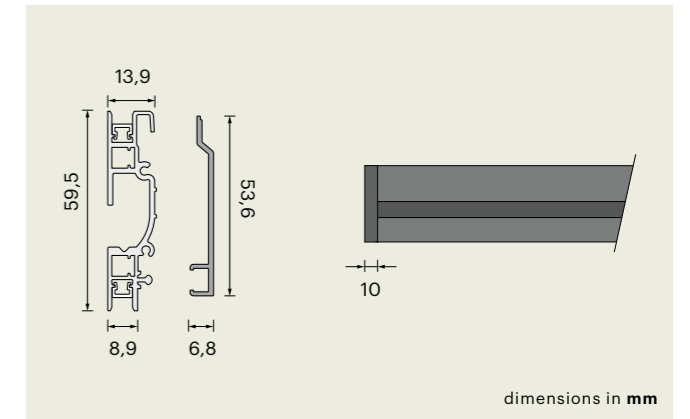

dimensions in mm

PURE - EDC 24V DC - IP44

03	554700008	1200mm	16,6W	2700K-4000K
	554700009	1500mm	20,8W	2700K-4000K
	554700010	1800mm	25,0W	2700K-4000K
	554700011	2400mm	33,2W	2700K-4000K
	554700012	3000mm	41,6W	2700K-4000K
	554700013	3900mm	54,6W	2700K-4000K

ACCESSORIES, CONTROL AND SUPPLY

IP44 SILICONE LED REEL
Ideal for damp location installation

7W/m EDC - 580lm/m

EMOTION JUMPER

The included cable allows for colour temperature variation from 'warm' to 'natural' white (2700 K - 4000 K).

CONTROL

Product compatible with L&S remote controls of the Smart line.

SUPPLY

Mec Driver, complete platform of power supplies and receiving modules for light control.

PURE - 24V DC - IP20

3000K (4000K on request)

03	554700001	1200mm	14,8W	3000K
	554700002	1500mm	18,6W	3000K
	554700003	1800mm	22,4W	3000K
	554700004	2400mm	30,0W	3000K
	554700005	3000mm	37,4W	3000K
	554700006	3900mm	48,8W	3000K

ACCESSORIES, CONTROL AND SUPPLY

IP20 LED REEL
For maximum light intensity, with opal polycarbonate screen

9,6W/m - 1100lm/m

CONTROL

Product compatible with L&S remote controls of the Smart line.

SUPPLY

Mec Driver, complete platform of power supplies and receiving modules for light control.