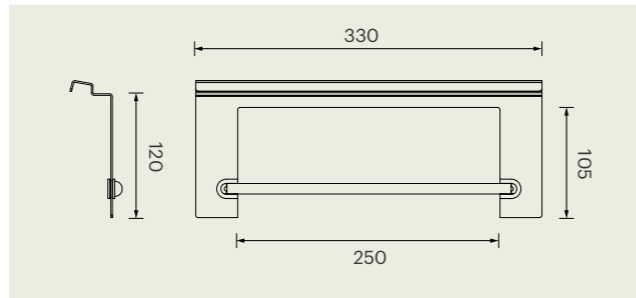

03 599900003

Magnetic cover 190 x 43 x 80mm

3x SCHUKO - TRIPLE LINEAR SOCKET (FOR MEC DRIVER HOUSING)

03 599900004

Driver not included 330 x 52 x 100mm

Horizontal sockets with an essential and linear design, designed for installation next to column units at the sides of the lamp profile: behind the sockets it's possible to conceal the lamp's power cables (exit behind column unit). Each socket is equipped with IP44 covers and is supplied with a 2000mm 220-240V AC power cable.

Inside the triple socket it is possible to house any MEC Driver complete with control module.

PURE - Kitchen accessories

dimensions in mm

SET 5 HOOKS
 03 943000022 5x HOOKS

PAPER ROLL HOLDER
 03 943000027 330 x 118 x 20mm

CANTILEVER SHELF 300mm
 03 943000025 Front edge: 20mm 300 x 120 x 132mm

CANTILEVER SHELF 600mm
 03 943000026 Front edge: 20mm 600 x 120 x 132mm

PURE - Shelves

dimensions in mm

FLAT SHELF 300mm
 03 943000023 Front edge: 12mm 300 x 120 x 20mm

FLAT SHELF 600mm
 03 943000024 Front edge: 12mm 600 x 120 x 20mm

TABLET HOLDER
 03 943000028 Front edge: 20mm 230 x 45 x 132mm

PURE - Bathroom accessories

dimensions in mm

TOOTHBRUSH CUP HOLDER
 03 943000030 Cup not included 110 x 110 x 20mm