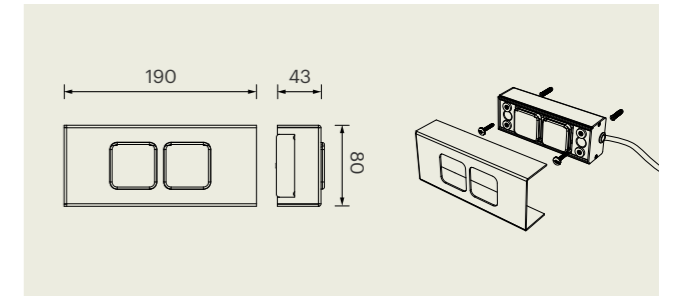

PURE - Linear sockets 220-240V AC

dimensions in mm

2x SCHUKO - DOUBLE LINEAR SOCKET

03 599900003

Magnetic cover 190 x 43 x 80mm