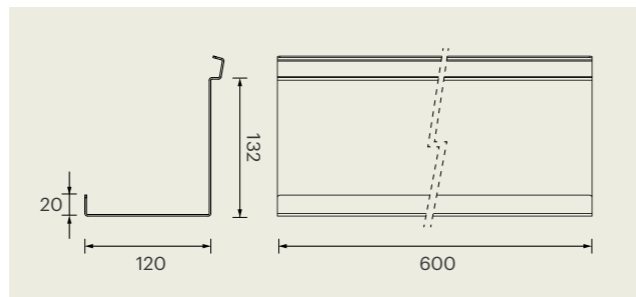

03 599900003

Magnetic cover 190 x 43 x 80mm

3x SCHUKO - TRIPLE LINEAR SOCKET (FOR MEC DRIVER HOUSING)

03 599900004

Driver not included 330 x 52 x 100mm

Horizontal sockets with an essential and linear design, designed for installation next to column units at the sides of the lamp profile: behind the sockets it's possible to conceal the lamp's power cables (exit behind column unit). Each socket is equipped with IP44 covers and is supplied with a 2000mm 220-240V AC power cable.

Inside the triple socket it is possible to house any MEC Driver complete with control module.

PURE - Kitchen accessories

dimensions in mm

SET 5 HOOKS
 03 943000022 5x HOOKS

PAPER ROLL HOLDER
 03 943000027 330 x 118 x 20mm

CANTILEVER SHELF 300mm
 03 943000025 Front edge: 20mm 300 x 120 x 132mm

CANTILEVER SHELF 600mm
 03 943000026 Front edge: 20mm 600 x 120 x 132mm

PURE - Shelves

dimensions in mm

FLAT SHELF 300mm
 03 943000023 Front edge: 12mm 300 x 120 x 20mm

FLAT SHELF 600mm
 03 943000024 Front edge: 12mm 600 x 120 x 20mm

TABLET HOLDER
 03 943000028 Front edge: 20mm 230 x 45 x 132mm

PURE - Bathroom accessories

dimensions in mm

TOOTHBRUSH CUP HOLDER
 03 943000030 Cup not included 110 x 110 x 20mm