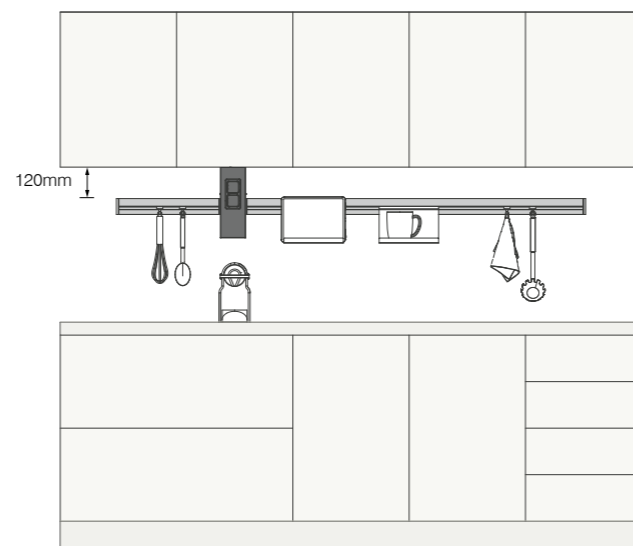

PURE - Vertical sockets 220-240V AC

dimensions in mm

1x SCHUKO - SINGLE VERTICAL SOCKET

03 599900001

Magnetic cover 80 x 43 x 140mm

2x SCHUKO - DOUBLE VERTICAL SOCKET

03 599900002

Magnetic cover 80 x 43 x 188mm

Functional solutions for installing extra under-cabinet sockets without the need for interventions on the wall system, also concealing the lamp's power cables (exit behind wall units). The single socket is to be installed resting over the profile of the lamp and can be added any time. The double socket is instead installed between two distinct aligned lighting fixtures. Each socket is equipped with a IP44 covers and is supplied with a 2000mm 220-240V AC power cable.

For proper installation of vertical sockets, Pure lamp profile must be installed at a distance of 120mm from the wall unit

PURE - Linear sockets 220-240V AC

dimensions in mm

2x SCHUKO - DOUBLE LINEAR SOCKET