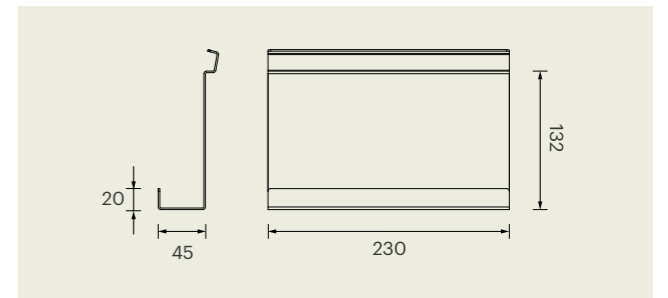

CANTILEVER SHELF 300mm
 03 943000025 Front edge: 20mm 300 x 120 x 132mm

CANTILEVER SHELF 600mm
 03 943000026 Front edge: 20mm 600 x 120 x 132mm

PURE - Shelves

dimensions in mm

FLAT SHELF 300mm
 03 943000023 Front edge: 12mm 300 x 120 x 20mm

FLAT SHELF 600mm
 03 943000024 Front edge: 12mm 600 x 120 x 20mm

TABLET HOLDER
 03 943000028 Front edge: 20mm 230 x 45 x 132mm

PURE - Bathroom accessories

dimensions in mm

TOOTHBRUSH CUP HOLDER
 03 943000030 Cup not included 110 x 110 x 20mm