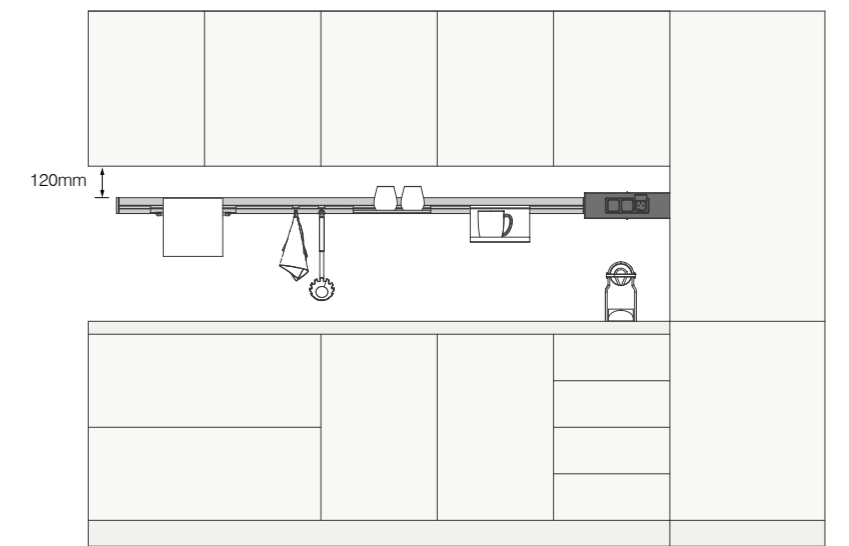

For proper installation of vertical sockets, Pure lamp profile must be installed at a distance of 120mm from the wall unit

PURE - Linear sockets 220-240V AC

dimensions in mm

2x SCHUKO - DOUBLE LINEAR SOCKET

03 599900003

Magnetic cover 190 x 43 x 80mm

3x SCHUKO - TRIPLE LINEAR SOCKET (FOR MEC DRIVER HOUSING)

03 599900004

Driver not included 330 x 52 x 100mm

Horizontal sockets with an essential and linear design, designed for installation next to column units at the sides of the lamp profile: behind the sockets it's possible to conceal the lamp's power cables (exit behind column unit). Each socket is equipped with IP44 covers and is supplied with a 2000mm 220-240V AC power cable.

Inside the triple socket it is possible to house any MEC Driver complete with control module.

PURE - Kitchen accessories

dimensions in mm

SET 5 HOOKS
 03 943000022 5x HOOKS

PAPER ROLL HOLDER
 03 943000027 330 x 118 x 20mm