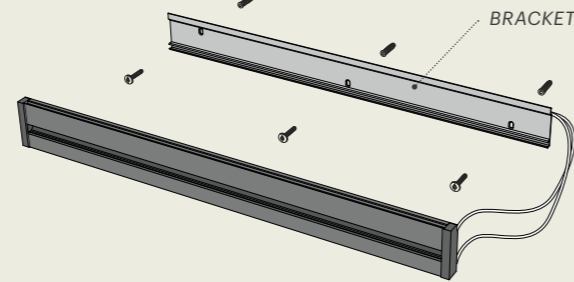

IDEAL FOR

- kitchen
- living room
- bathroom

FEATURES

- versatility
- easy installation
- range of accessories
- available IP44
- furnishing light

Easy installation in every context

Quick and intuitive fixing, also ideal for integration into finished furnishings. The lamp profile snaps onto a mounting bracket made of extruded aluminium, fixed to the wall by means of screws and dowels (not included, the number varies based on the length of the lamp; use fixing accessories suited to the wall material). It is possible to conceal the power cables of both LED strips behind the lamp inside the wall bracket, so arranging the cable exit where most appropriate.

Double high efficiency LED light source

Pure integrates a double high efficiency LED light source: the upper one acts as wall washer, the lower as functional light. The lamp design, with the recessed positioning of both LED screen covers, ensures anti-glare effect. The EDC Dual Color light sources allow the choice of color temperature during installation (jumper cable) or dynamic adjustment via remote control.