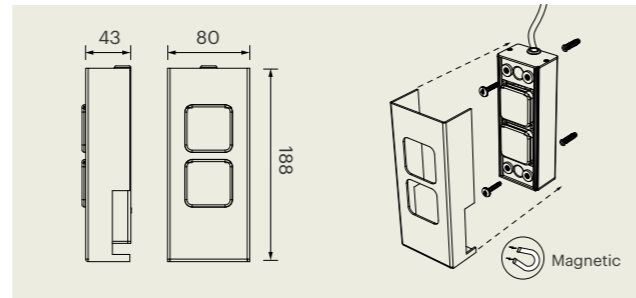

PURE - Vertical sockets 220-240V AC

dimensions in mm

1x SCHUKO - SINGLE VERTICAL SOCKET

03 599900001

Magnetic cover 80 x 43 x 140mm

2x SCHUKO - DOUBLE VERTICAL SOCKET

03 599900002

Magnetic cover 80 x 43 x 188mm

Functional solutions for installing extra under-cabinet sockets without the need for interventions on the wall system, also concealing the lamp's power cables (exit behind wall units). The single socket is to be installed resting over the profile of the lamp and can be added any time. The double socket is instead installed between two distinct aligned lighting fixtures. Each socket is equipped with a IP44 covers and is supplied with a 2000mm 220-240V AC power cable.