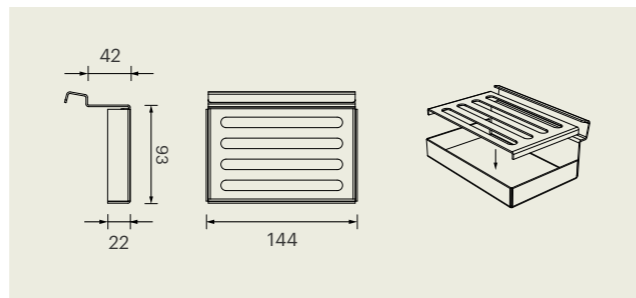

FLAT SHELF 600mm
 03 943000024 Front edge: 12mm 600 x 120 x 20mm

TABLET HOLDER
 03 943000028 Front edge: 20mm 230 x 45 x 132mm

PURE - Bathroom accessories

dimensions in mm

TOOTHBRUSH CUP HOLDER
 03 943000030 Cup not included 110 x 110 x 20mm

TOILET PAPER HOLDER
 03 943000029 185 x 93 x 20mm

SOAP DISH
 03 943000031 144 x 93 x 42mm

NOTES

Grid area for notes.

LS-LIGHT.COM

FORMA E FUNZIONE.COM