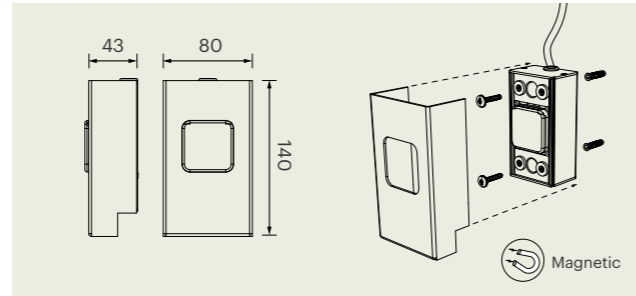

PURE - Vertical sockets 220-240V AC

dimensions in mm

1x SCHUKO - SINGLE VERTICAL SOCKET

03 599900001

Magnetic cover 80 x 43 x 140mm

2x SCHUKO - DOUBLE VERTICAL SOCKET

03 599900002

Magnetic cover 80 x 43 x 188mm