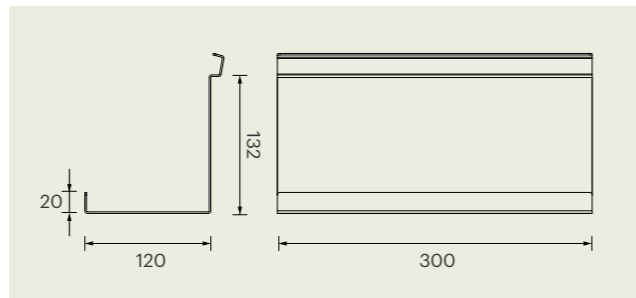

Inside the triple socket it is possible to house any MEC Driver complete with control module.

PURE - Kitchen accessories

dimensions in mm

SET 5 HOOKS
 03 943000022 5x HOOKS

PAPER ROLL HOLDER
 03 943000027 330 x 118 x 20mm