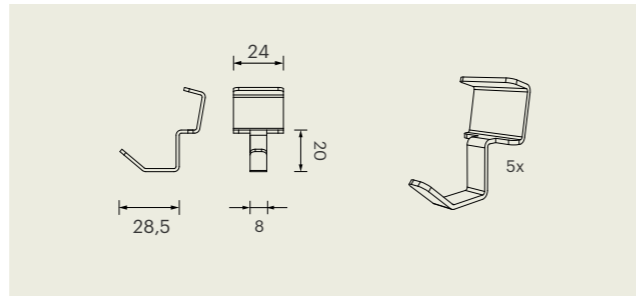

IDEAL FOR

- kitchen
- living room
- bathroom

FEATURES

- versatility
- easy installation
- range of accessories
- available IP44
- furnishing light

Easy installation in every context

Quick and intuitive fixing, also ideal for integration into finished furnishings. The lamp profile snaps onto a mounting bracket made of extruded aluminium, fixed to the wall by means of screws and dowels (not included, the number varies based on the length of the lamp; use fixing accessories suited to the wall material). It is possible to conceal the power cables of both LED strips behind the lamp inside the wall bracket, so arranging the cable exit where most appropriate.

For proper installation of vertical sockets, Pure lamp profile must be installed at a distance of 120mm from the wall unit

PURE - Linear sockets 220-240V AC

dimensions in mm

2x SCHUKO - DOUBLE LINEAR SOCKET

03 599900003

Magnetic cover 190 x 43 x 80mm

3x SCHUKO - TRIPLE LINEAR SOCKET (FOR MEC DRIVER HOUSING)

03 599900004

Driver not included 330 x 52 x 100mm

Horizontal sockets with an essential and linear design, designed for installation next to column units at the sides of the lamp profile: behind the sockets it's possible to conceal the lamp's power cables (exit behind column unit). Each socket is equipped with IP44 covers and is supplied with a 2000mm 220-240V AC power cable.

Inside the triple socket it is possible to house any MEC Driver complete with control module.

PURE - Kitchen accessories

dimensions in mm

SET 5 HOOKS
 03 943000022 5x HOOKS

PAPER ROLL HOLDER
 03 943000027 330 x 118 x 20mm