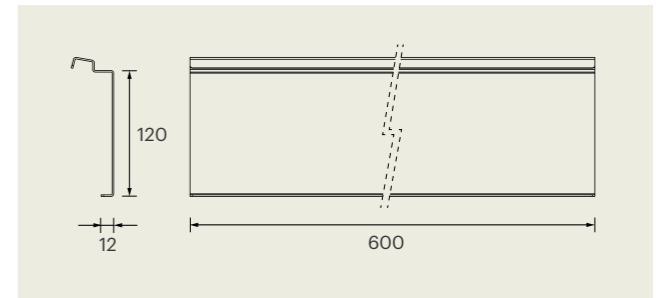

CANTILEVER SHELF 300mm
 03 943000025 Front edge: 20mm 300 x 120 x 132mm

CANTILEVER SHELF 600mm
 03 943000026 Front edge: 20mm 600 x 120 x 132mm

PURE - Shelves

dimensions in mm

FLAT SHELF 300mm
 03 943000023 Front edge: 12mm 300 x 120 x 20mm

FLAT SHELF 600mm
 03 943000024 Front edge: 12mm 600 x 120 x 20mm

TABLET HOLDER
 03 943000028 Front edge: 20mm 230 x 45 x 132mm

PURE - Bathroom accessories

dimensions in mm

TOOTHBRUSH CUP HOLDER
 03 943000030 Cup not included 110 x 110 x 20mm