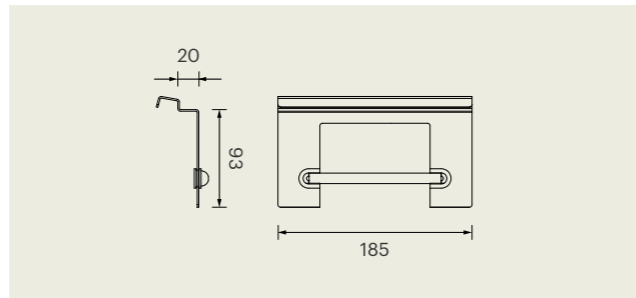

FLAT SHELF 600mm
 03 943000024 Front edge: 12mm 600 x 120 x 20mm

TABLET HOLDER
 03 943000028 Front edge: 20mm 230 x 45 x 132mm

PURE - Bathroom accessories

dimensions in mm

TOOTHBRUSH CUP HOLDER
 03 943000030 Cup not included 110 x 110 x 20mm

TOILET PAPER HOLDER
 03 943000029 185 x 93 x 20mm

SOAP DISH
 03 943000031 144 x 93 x 42mm

NOTES

Grid area for notes.

LS-LIGHT.COM

FORMA E FUNZIONE.COM