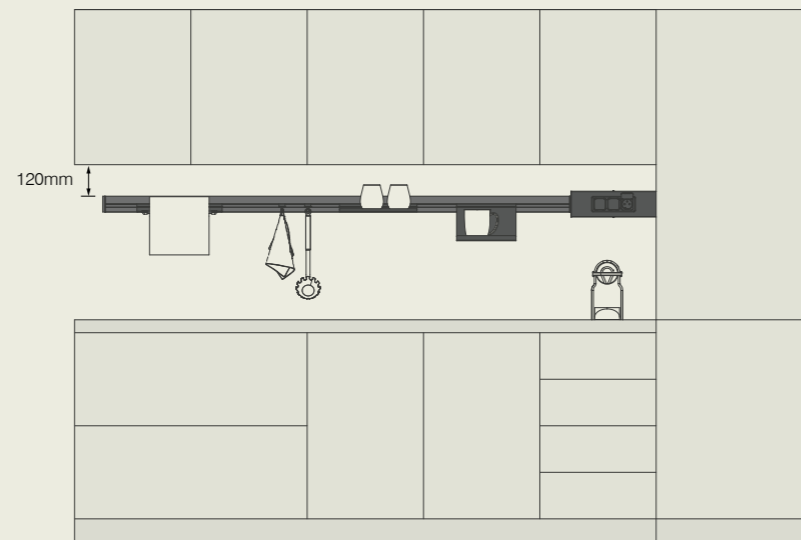

IDEAL FOR

- kitchen
- living room
- bathroom

FEATURES

- versatility
- easy installation
- range of accessories
- available IP44
- furnishing light

Easy installation in every context

Quick and intuitive fixing, also ideal for integration into finished furnishings. The lamp profile snaps onto a mounting bracket made of extruded aluminium, fixed to the wall by means of screws and dowels (not included, the number varies based on the length of the lamp; use fixing accessories suited to the wall material). It is possible to conceal the power cables of both LED strips behind the lamp inside the wall bracket, so arranging the cable exit where most appropriate.

Double high efficiency LED light source

Pure integrates a double high efficiency LED light source: the upper one acts as wall washer, the lower as functional light. The lamp design, with the recessed positioning of both LED screen covers, ensures anti-glare effect. The EDC Dual Color light sources allow the choice of color temperature during installation (jumper cable) or dynamic adjustment via remote control.

Example of kitchen under-cabinet installation. For proper installation of all accessories (p.12) and sockets (p.10) the lamp profile must be installed at a distance from the wall unit of 120mm (optimal distance between wall units and worktop between 50 and 60cm)