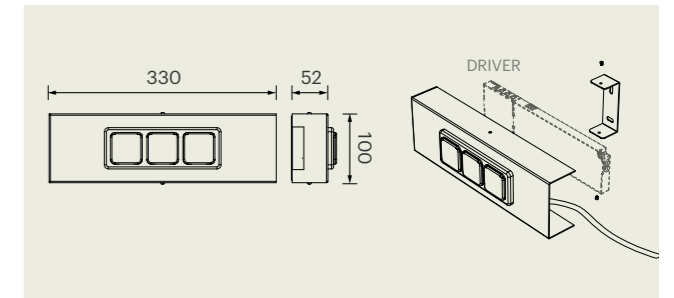

Functional solutions for installing extra under-cabinet sockets without the need for interventions on the wall system, also concealing the lamp's power cables (exit behind wall units). The single socket is to be installed resting over the profile of the lamp and can be added any time. The double socket is instead installed between two distinct aligned lighting fixtures. Each socket is equipped with a IP44 covers and is supplied with a 2000mm 220-240V AC power cable.

For proper installation of vertical sockets, Pure lamp profile must be installed at a distance of 120mm from the wall unit

PURE - Linear sockets 220-240V AC

dimensions in mm

2x SCHUKO - DOUBLE LINEAR SOCKET

03 599900003

Magnetic cover 190 x 43 x 80mm

3x SCHUKO - TRIPLE LINEAR SOCKET (FOR MEC DRIVER HOUSING)

03 599900004

Driver not included 330 x 52 x 100mm

Horizontal sockets with an essential and linear design, designed for installation next to column units at the sides of the lamp profile: behind the sockets it's possible to conceal the lamp's power cables (exit behind column unit). Each socket is equipped with IP44 covers and is supplied with a 2000mm 220-240V AC power cable.