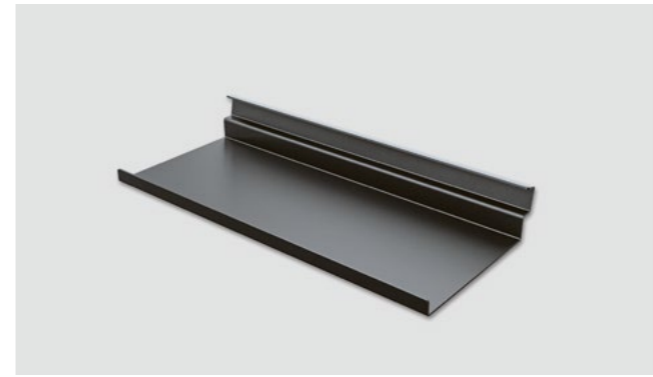

PURE - Shelves

dimensions in mm

FLAT SHELF 300mm
03 943000023 Front edge: 12mm 300 x 120 x 20mm