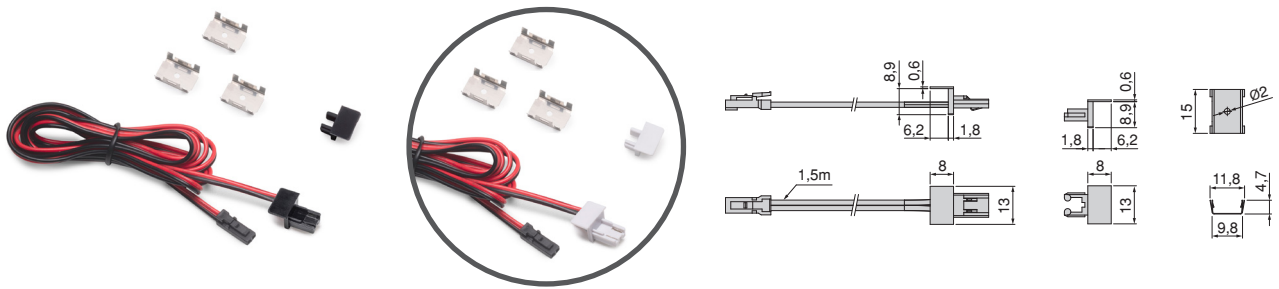

Accessories for Pyxis recessed LED luminaire
Zubehör für LED-Einbauleuchte Pyxis

Finishing/Fertigstellung		Packaging/Verpackung	Cod.
Black plastic/Schwarzer Kunststoff	■	8 Unit/Einh	5225417
Grey plastic/Grau	■	8 Unit/Einh	5225421

Plastic/Kunststoff