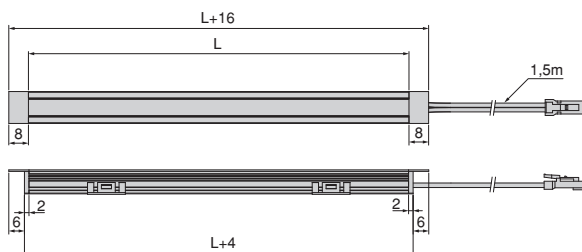

Pyxis recessed LED luminaire (24V DC)
LED-Einbauleuchte Pyxis (24V DC)

L	Efficiency/ Effizienz	Lumen	Power/Leistung	Colour temperature/ Farbtemperatur	LEDs	Finishing/Fertigstellung	Packaging/ Verpackung	Cod.
2,30 m	G (53 lm / W)	894 lm	19 W	Natural white 4.000 K/Naturweiß 4.000 K	120 LEDs / m	Matt anodized/ Matt eloxiert	6 Unit/Einh	5225062
2,90 m	G (55 lm / W)	1.127 lm	23 W	Natural white 4.000 K/Naturweiß 4.000 K	120 LEDs / m	Matt anodized/ Matt eloxiert	6 Unit/Einh	5225162
2,30 m	G (30 lm / W)	836 lm	19 W	Warm white 2.700 K/ Warmweiß 2.700 K	120 LEDs / m	Matt anodized/ Matt eloxiert	6 Unit/Einh	5225262
2,90 m	G (31 lm / W)	1.054 lm	23 W	Warm white 2.700 K/ Warmweiß 2.700 K	120 LEDs / m	Matt anodized/ Matt eloxiert	6 Unit/Einh	5225362
2,30 m	G (53 lm / W)	581 lm	19 W	Natural white 4.000 K/Naturweiß 4.000 K	120 LEDs / m	Black anodized/ Schwarz eloxiert	6 Unit/Einh	5225067
2,90 m	G (55 lm / W)	733 lm	23 W	Natural white 4.000 K/Naturweiß 4.000 K	120 LEDs / m	Black anodized/ Schwarz eloxiert	6 Unit/Einh	5225167
2,30 m	G (30 lm / W)	553 lm	19 W	Warm white 2.700 K/ Warmweiß 2.700 K	120 LEDs / m	Black anodized/ Schwarz eloxiert	6 Unit/Einh	5225267
2,90 m	G (31 lm / W)	553 lm	23 W	Warm white 2.700 K/ Warmweiß 2.700 K	120 LEDs / m	Black anodized/ Schwarz eloxiert	6 Unit/Einh	5225367

Aluminium, Plastic/Aluminium, Kunststoff

	4.000 K		2.700 K	
0,25 m	770 lx	486 lx	640 lx	482 lx
0,50 m	234 lx	148 lx	189 lx	141 lx
0,75 m	105 lx	68 lx	84 lx	62 lx
1,00 m	64 lx	40 lx	51 lx	38 lx
1,25 m	43 lx	28 lx	34 lx	26 lx