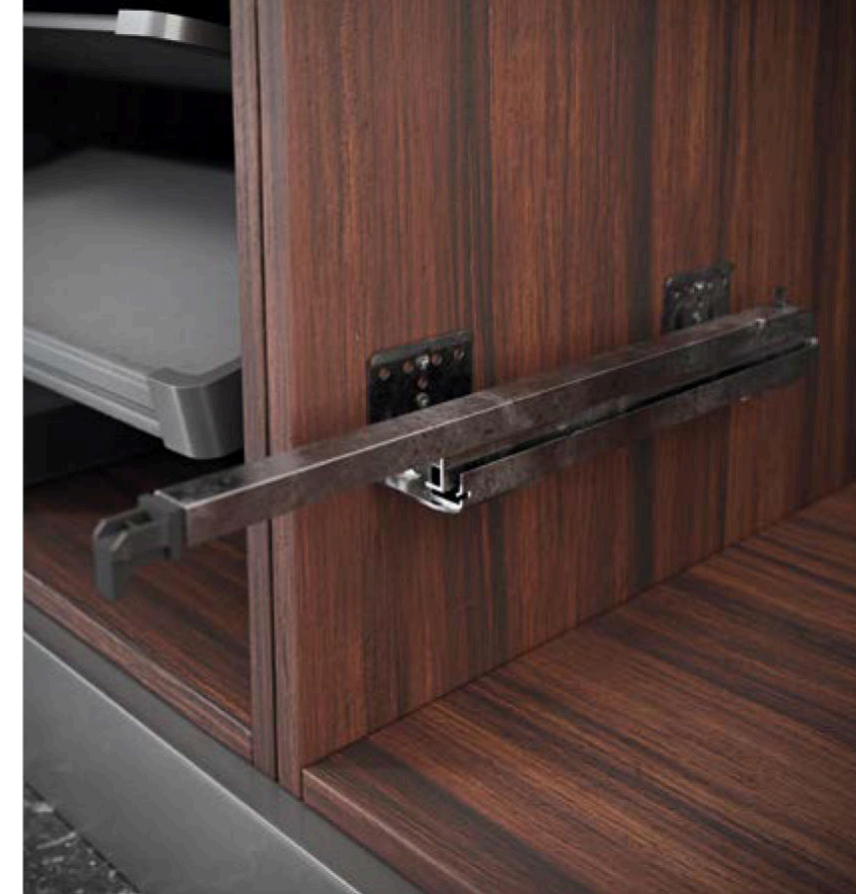

Tõestatud liikuvussüsteem

Meie toodete liikuvust tagab tõestatud ja vastupidav 100% avanev siin koos pehmenemise ja täisulatusega sulgemisega. See tagab täieliku juurdepääsu korvide sisule ning süsteemi vaikse töö.

The movement of our products is ensured by a proven and durable slide with soft close and full extension. This guarantees full access to the contents of the baskets and the quiet operation of the system.

Движение наших продуктов обеспечивается проверенным и прочным направляющим с мягким закрытием и полным выдвиганием. Это гарантирует полный доступ к корзинам и их бесшумную работу.

Alumiinium raam

See annab kogu süsteemile kerguse ja eksklusiivse välimuse. Iga korv on saadaval neljas erinevas suurus ning täiendav reguleerimine võimaldab korvide täiuslikku sobitumist mistahes mitte-standardse garderoobi struktuuriga.

It provides lightness to the entire system and an exclusive look. Each basket is available in four different sizes, and additional adjustment allows for a perfect fit of the baskets to the structure of any non-standard wardrobe.

Алюминиевая рама - придает всей системе легкость и эксклюзивный вид. Каждая корзина доступна в четырех разных размерах. Дополнительная регулировка позволит идеально подогнать корзины к корпусу любого гардероба, даже имеющего нестандартные размеры.

Kaks klassikalist värvi

Valge P1 ja antratsiit P35 - valige värv, mis sobib teie stiiliga kõige paremini.

White P1 and anthracite P35 - choose the color that best suits your style.

Два классических цвета — белый P1 и антрацит P35 — выберите идеальный цвет для своего стиля.

Suur vastupidavus

Kõik Symphony seeria korvid pakuvad muljetavaldavat kandevõimet kuni 35kg, võimaldades mitmesuguste garderoobi elementide hoiustamist

All baskets from the Symphony series offer an impressive load capacity of up to 35kg, allowing for the storage of various wardrobe items.

Все корзины из серии Symphony обеспечивают впечатляющую грузоподъемность до 35 кг, позволяя хранить различные предметы гардероба.