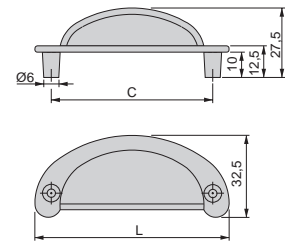

Marrakech furniture handle
Möbelgriff Marrakech

C	L	Finishing/Fertigstellung	Packaging/Verpackung	Cod.
64	77	Bronzed/Bronze	20 Unit/Einh	9348908
64	77	Black painted/Schwarz	20 Unit/Einh	9348914

Zamak/Zamak