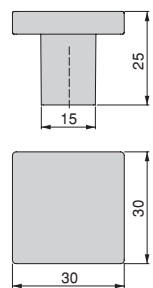

Baku furniture knob
Möbelknopf Baku

Finishing/Fertigstellung	Packaging/Verpackung	Cod.
Black painted/Schwarz	30 Unit/Einh	9362114
Matt chrome plated/Matt verchromt	30 Unit/Einh	9362164

Zamak/Zamak