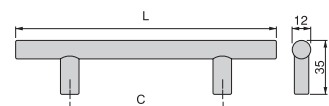

Orlando furniture handle
Möbelgriff Möbelgriff Orlando

C	L	Finishing/Fertigstellung		Packaging/Verpackung	Cod.
96	136	Black painted/Schwarz		10 Unit/Einh	9292414
128	178	Black painted/Schwarz		10 Unit/Einh	9290414
160	210	Black painted/Schwarz		10 Unit/Einh	9352714
192	252	Black painted/Schwarz		10 Unit/Einh	9290314
256	336	Black painted/Schwarz		10 Unit/Einh	9290214
96	136	Satin finished nickel/Nickel satiniert		10 Unit/Einh	9292451
128	178	Satin finished nickel/Nickel satiniert		10 Unit/Einh	9352651
128	188	Satin finished nickel/Nickel satiniert		10 Unit/Einh	9290451
160	210	Satin finished nickel/Nickel satiniert		10 Unit/Einh	9352751
192	252	Satin finished nickel/Nickel satiniert		10 Unit/Einh	9290351
224	274	Satin finished nickel/Nickel satiniert		10 Unit/Einh	9352851
256	306	Satin finished nickel/Nickel satiniert		10 Unit/Einh	9352951
256	306	Satin finished nickel/Nickel satiniert		10 Unit/Einh	9290251
320	380	Satin finished nickel/Nickel satiniert		10 Unit/Einh	9290151
320	380	Satin finished nickel/Nickel satiniert		10 Unit/Einh	9353051
356	423	Satin finished nickel/Nickel satiniert		10 Unit/Einh	9353151
384	464	Satin finished nickel/Nickel satiniert		10 Unit/Einh	9290051
448	528	Satin finished nickel/Nickel satiniert		10 Unit/Einh	9292551
456	526	Satin finished nickel/Nickel satiniert		10 Unit/Einh	9353251
512	592	Satin finished nickel/Nickel satiniert		10 Unit/Einh	9292651

Steel/Stahl

New

Top Sales