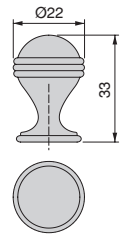

Budapest furniture knob
Möbelknopf Budapest

Finishing/Fertigstellung	Packaging/Verpackung	Cod.
Old gold/Altgold	30 Unit/Einh	9362555

Zamak/Zamak