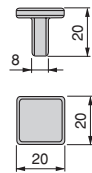

Springfield furniture knob
Möbelknopf Springfield

Finishing/Fertigstellung	Packaging/Verpackung	Cod.
Satin finished nickel/Nickel satiniert	25 Unit/Einh	9358751

Zamak/Zamak