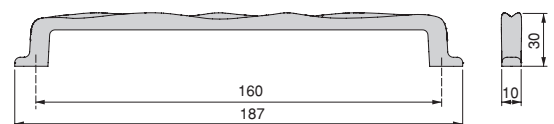

Zamak/Zamak

Rize furniture handle  
Möbelgriff Rize

C	L	Finishing/Fertigstellung		Packaging/Verpackung	Cod.
160	187	Chrome plated/Verchromt		20 Unit/Einh	9363111

Zamak/Zamak

**Boston furniture handle**  
**Möbelgriff Boston**