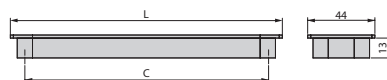

Halle furniture handle
Möbelgriff Halle

C	L	Finishing/Fertigstellung	Packaging/Verpackung	Cod.
128	147	Black painted/Schwarz	25 Unit/Einh	9008414
128	147	Silver painted/Grau metallic	25 Unit/Einh	9008425

ABS/ABS