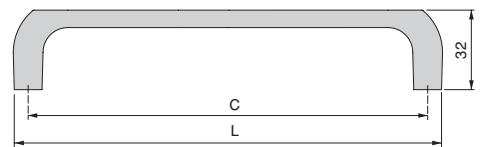

Zagreb furniture handle
Möbelgriff Zagreb

C	L	Finishing/Fertigstellung		Packaging/Verpackung	Cod.
160	172	Chrome plated/Verchromt		20 Unit/Einh	9363611
224	236	Chrome plated/Verchromt		20 Unit/Einh	9363711
160	172	Black painted/Schwarz		20 Unit/Einh	9363614
224	236	Black painted/Schwarz		20 Unit/Einh	9363714
160	172	Satin finished nickel/Nickel satiniert		20 Unit/Einh	9363651
224	236	Satin finished nickel/Nickel satiniert		20 Unit/Einh	9363751

Zamak/Zamak