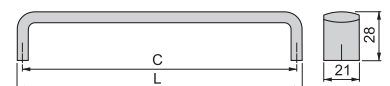

Calgary furniture handle
Möbelgriff Calgary

C	L	Finishing/Fertigstellung	Packaging/Verpackung	Cod.
160	166	Satin finished nickel/Nickel satiniert	25 Unit/Einh	9316351

Zamak/Zamak