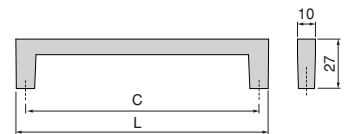

Turin furniture handle
Möbelgriff Turin

C	L	Finishing/Fertigstellung		Packaging/Verpackung	Cod.
96	106	Black painted/Schwarz		50 Unit/Einh	9364714
128	138	Black painted/Schwarz		40 Unit/Einh	9364814
160	170.5	Black painted/Schwarz		40 Unit/Einh	9364914
192	202.5	Black painted/Schwarz		30 Unit/Einh	9365014
96	106	Satin finished nickel/Nickel satiniert		50 Unit/Einh	9364751
128	138	Satin finished nickel/Nickel satiniert		40 Unit/Einh	9364851
160	170.5	Satin finished nickel/Nickel satiniert		40 Unit/Einh	9364951
192	202.5	Satin finished nickel/Nickel satiniert		30 Unit/Einh	9365051

Zamak/Zamak

New