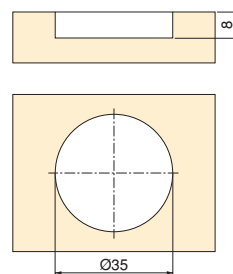

Springfield furniture knob
Möbelknopf Springfield

Finishing/Fertigstellung	Packaging/Verpackung	Cod.
Satin finished nickel/Nickel satiniert	25 Unit/Einh	9358751

Zamak/Zamak

Oregon furniture knob
Möbelknopf Oregon

Finishing/Fertigstellung	Packaging/Verpackung	Cod.
Moka painted/Mokka	25 Unit/Einh	9298513
Satin finished nickel/Nickel satiniert	25 Unit/Einh	9298551

Zamak/Zamak