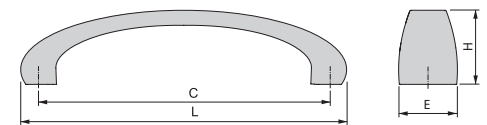

Kyoto Furniture handle
Möbelgriff Kyoto

C	H	L	Finishing/Fertigstellung	Packaging/Verpackung	Cod.
160	25,5	174	Satin finished nickel/Nickel satiniert	20 Unit/Einh	9355951
128	25,5	142	Titanium/Titanium	20 Unit/Einh	9355852
160	25,5	174	Titanium/Titanium	20 Unit/Einh	9355952

Zamak/Zamak