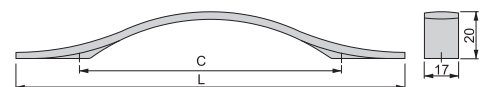

Shanghai furniture handle
Möbelgriff Shanghai

C	L	Finishing/Fertigstellung	Packaging/Verpackung	Cod.
128	190	Satin finished nickel/Nickel satiniert	25 Unit/Einh	9315851
128	190	Matt chrome plated/Matt verchromt	25 Unit/Einh	9315864

Zamak/Zamak