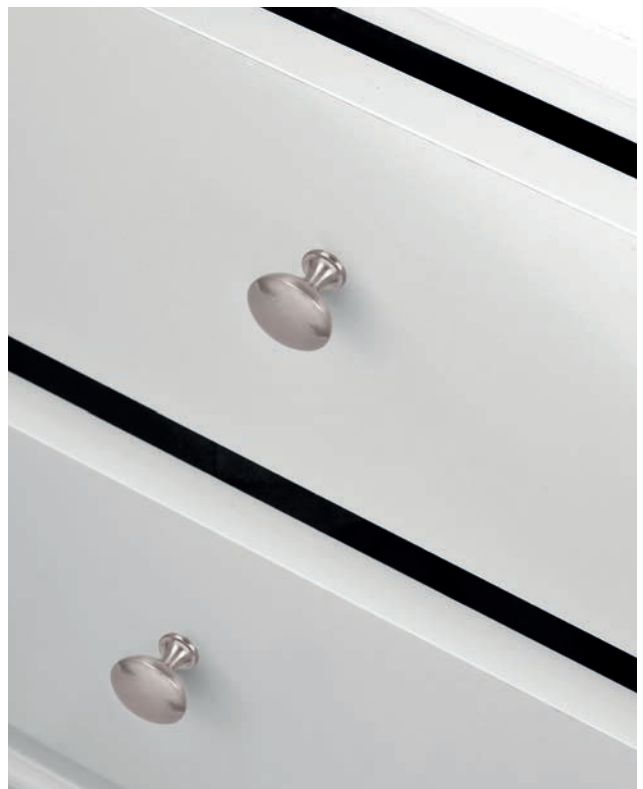

Cancun furniture handle
Möbelknopf Cancun

Finishing/Fertigstellung		Packaging/Verpackung	Cod.
Chrome plated/Verchromt		80 Unit/Einh	9364011
Black painted/Schwarz		80 Unit/Einh	9364014
Satin finished nickel/Nickel satiniert		80 Unit/Einh	9364051

Zamak/Zamak

New