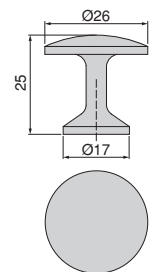

Bogota furniture knob
Möbelknopf Bogota

Finishing/Fertigstellung		Packaging/Verpackung	Cod.
Black painted/Schwarz		80 Unit/Einh	9363914
Satin finished nickel/Nickel satiniert		80 Unit/Einh	9363951

Zamak/Zamak

New