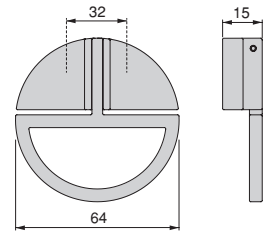

Zamak/Zamak

Istanbul furniture knob  
Möbelknopf Istanbul

C	Finishing/Fertigstellung	Packaging/Verpackung	Cod.
32	Black painted/Schwarz 	25 Unit/Einh	9362614

Zamak/Zamak

Baku furniture knob  
Möbelknopf Baku