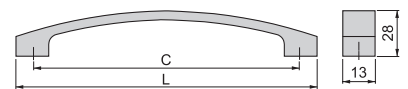

Minneapolis furniture handle
Möbelgriff Minneapolis

C	L	Finishing/Fertigstellung	Packaging/Verpackung	Cod.
160	180	Satin finished nickel/Nickel satiniert	25 Unit/Einh	9315551

Zamak/Zamak