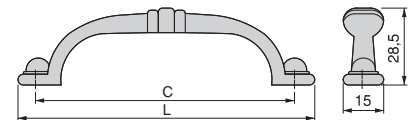

Cairo furniture handle
Möbelgriff Cairo

C	L	Finishing/Fertigstellung	Packaging/Verpackung	Cod.
96	110	Bronzed/Bronze	20 Unit/Einh	9348808

Zamak/Zamak