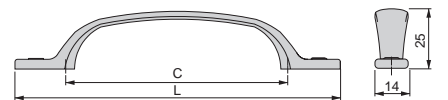

CLASSICAL ZAMAK / ZAMAK

Nairobi furniture handle
Möbelgriff Nairobi

C	L	Finishing/Fertigstellung	Packaging/Verpackung	Cod.
96	139	Bronzed/Bronze	20 Unit/Einh	9349308

Zamak/Zamak