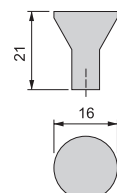

Tucson furniture knob
Möbelknopf Tucson

Finishing/Fertigstellung	Packaging/Verpackung	Cod.
Chrome plated/Verchromt	100 Unit/Einh	9292011
Satin finished nickel/Nickel satiniert	100 Unit/Einh	9292051
Matt chrome plated/Matt verchromt	100 Unit/Einh	9292064

Zamak/Zamak