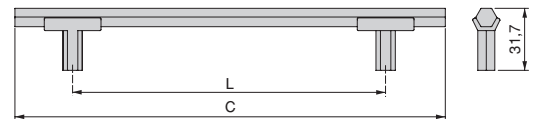

Riad furniture handle
Möbelgriff Riad

C	L	Finishing/Fertigstellung	Packaging/Verpackung	Cod.
128	168	Bronzed/Bronze	20 Unit/Einh	9362908
192	232	Bronzed/Bronze	20 Unit/Einh	9363008

Aluminium/Aluminium