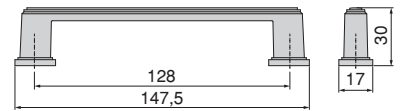

Tanger furniture handle
Möbelgriff Tanger

C	L	Finishing/Fertigstellung	Packaging/Verpackung	Cod.
128	147,5	Black painted/Schwarz	20 Unit/Einh	9364614
128	147,5	Satin finished nickel/Nickel satiniert	20 Unit/Einh	9364651

Zamak/Zamak

New