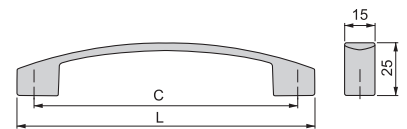

Zamak/Zamak

Tenerife furniture handle  
Möbelgriff Tenerife

C	L	Finishing/Fertigstellung	Packaging/Verpackung	Cod.
128	145	Chrome plated/Verchromt	25 Unit/Einh	9315211

Zamak/Zamak

Minneapolis furniture handle  
Möbelgriff Minneapolis