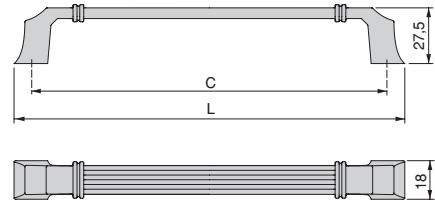

Bangkok furniture handle
Möbelgriff Bangkok

C	L	Finishing/Fertigstellung	Packaging/Verpackung	Cod.
96	117	Old gold/Altgold	20 Unit/Einh	9362355
160	182	Old gold/Altgold	20 Unit/Einh	9362455
96	117	Satin titanium/Satiniertes Titan	20 Unit/Einh	9362357

Zamak/Zamak