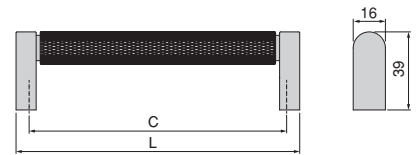

Bergen furniture handle
Möbelgriff Bergen

C	L	Finishing/Fertigstellung	Packaging/Verpackung	Cod.
128	141	Brassed/Messingbeschichtet	25 Unit/Einh	9365410
160	173	Brassed/Messingbeschichtet	25 Unit/Einh	9365510
128	141	Black painted/Schwarz	25 Unit/Einh	9365414
160	173	Black painted/Schwarz	25 Unit/Einh	9365514

Aluminium/Aluminium

New