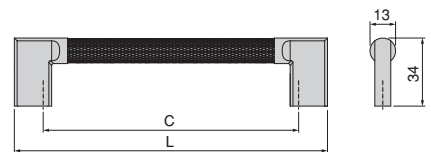

Sofia furniture handle
Möbelgriff Sofia

C	L	Finishing/Fertigstellung	Packaging/Verpackung	Cod.
128	157	Black painted/Schwarz	25 Unit/Einh	9365114
160	189	Black painted/Schwarz	25 Unit/Einh	9365314
192	221	Black painted/Schwarz	25 Unit/Einh	9365214

Aluminium/Aluminium

New