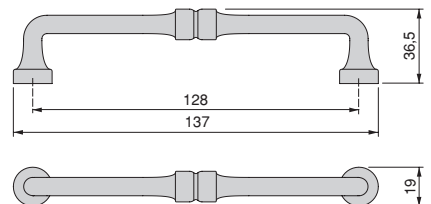

Baghdad furniture handle
Möbelgriff Baghdad

C	L	Finishing/Fertigstellung	Packaging/Verpackung	Cod.
128	137	Black painted/Schwarz	20 Unit/Einh	9362014
128	137	Old gold/Altgold	20 Unit/Einh	9362055

Zamak/Zamak