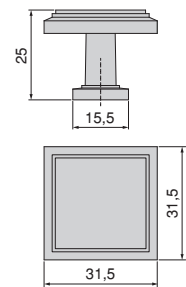

Ceuta furniture knob
Möbelknopf Ceuta

Finishing/Fertigstellung		Packaging/Verpackung	Cod.
Black painted/Schwarz		40 Unit/Einh	9363814
Satin finished nickel/Nickel satiniert		40 Unit/Einh	9363851

Zamak/Zamak

New