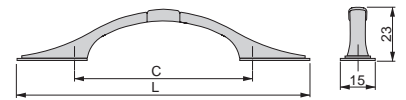

Haiti furniture handle
Möbelgriff Haiti

C	L	Finishing/Fertigstellung	Packaging/Verpackung	Cod.
76	125	Bronzed/Bronze	20 Unit/Einh	9346708

Zamak/Zamak