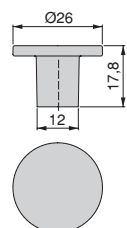

Bucharest furniture knob
Möbelknopf Bucharest

Finishing/Fertigstellung		Packaging/Verpackung	Cod.
Black painted/Schwarz		30 Unit/Einh	9362414
Satin finished nickel/Nickel satiniert		30 Unit/Einh	9362451

Zamak/Zamak