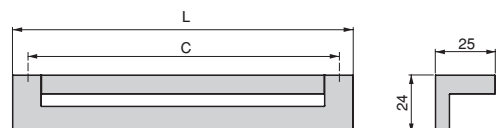

Zamak/Zamak

Cleveland furniture handle  
Möbelgriff Cleveland

C	L	Finishing/Fertigstellung	Packaging/Verpackung	Cod.
128	144	Black painted/Schwarz 	25 Unit/Einh	9359414

Zamak/Zamak

Kyoto Furniture handle  
Möbelgriff Kyoto