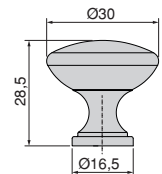

Cancun furniture handle
Möbelknopf Cancun

Finishing/Fertigstellung		Packaging/Verpackung	Cod.
Chrome plated/Verchromt		80 Unit/Einh	9364011
Black painted/Schwarz		80 Unit/Einh	9364014
Satin finished nickel/Nickel satiniert		80 Unit/Einh	9364051

Zamak/Zamak

New