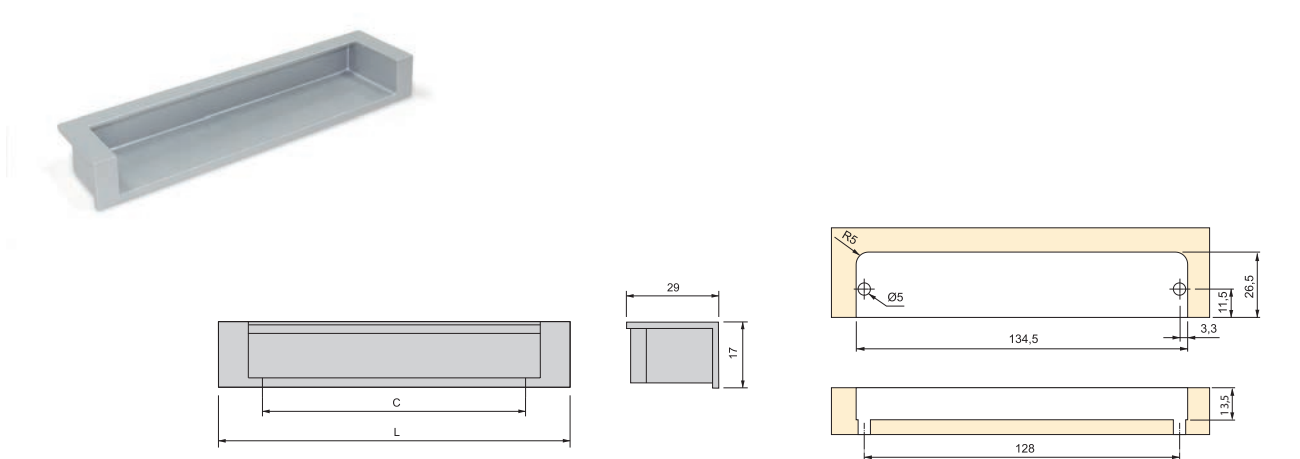

Zamak/Zamak

Modena furniture handle  
Möbelgriff Modena

C	L	Finishing/Fertigstellung	Packaging/Verpackung	Cod.
128	137	Silver painted/Grau metallic	10 Unit/Einh	9291525

Zamak/Zamak

ABS / PVC / ABS / PVC

Stockholm furniture handle  
Möbelgriff Stockholm