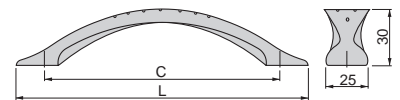

Boston furniture handle
Möbelgriff Boston

C	L	Finishing/Fertigstellung	Packaging/Verpackung	Cod.
128	170	Satin finished nickel/Nickel satiniert	25 Unit/Einh	9316451

Zamak/Zamak