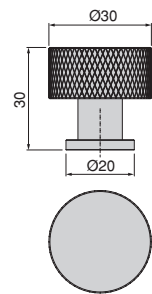

Argos furniture knob
Möbelknopf Argos

Finishing/Fertigstellung		Packaging/Verpackung	Cod.
Black painted/Schwarz		50 Unit/Einh	9364214
Brassed/Messingbeschichtet		50 Unit/Einh	9364210

Aluminium, Zamak/Aluminium, Zamak

New