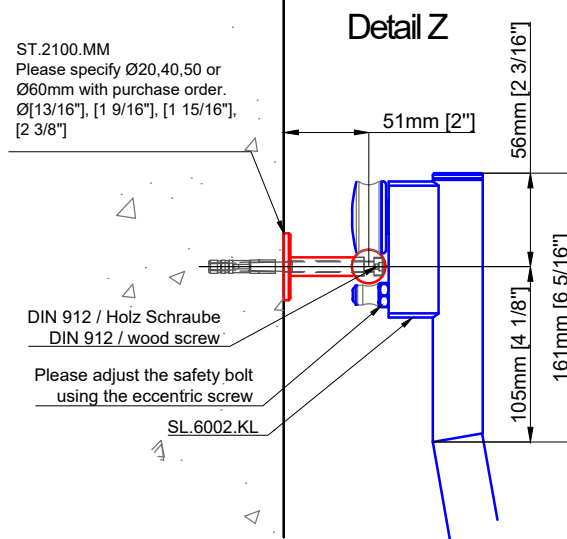

Detail Z

Sliding Ladder
SL.6002.KL

Date Prepared: March 2024

Prepared By: AB