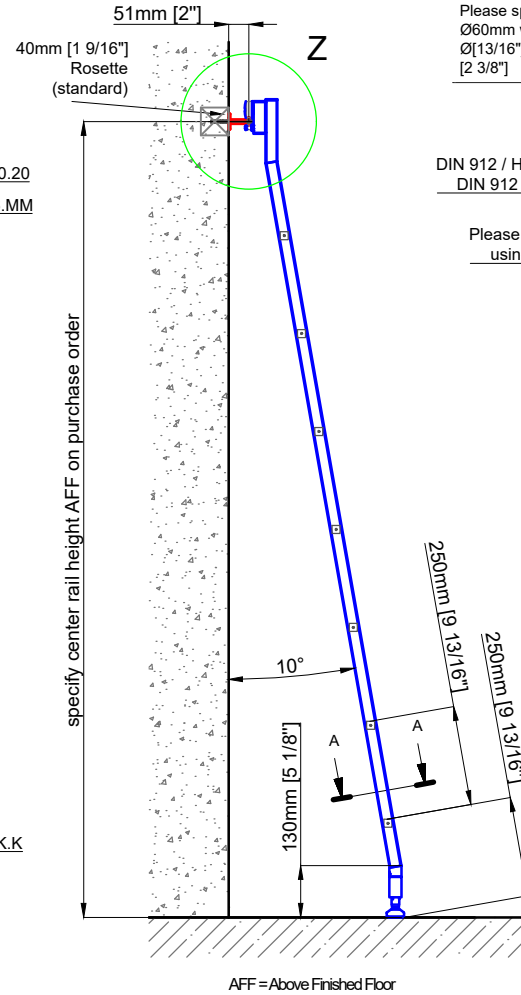

Technical drawings are subject to change without notice.
All millimeter dimensions are exact and supersede inch conversions.

Ladder height at or above 3000mm [118 1/8"]
require safety side rails SL.6052.AK

Sliding Ladder

SL.6002.AK

Date Prepared: March 2024

Prepared By: AB