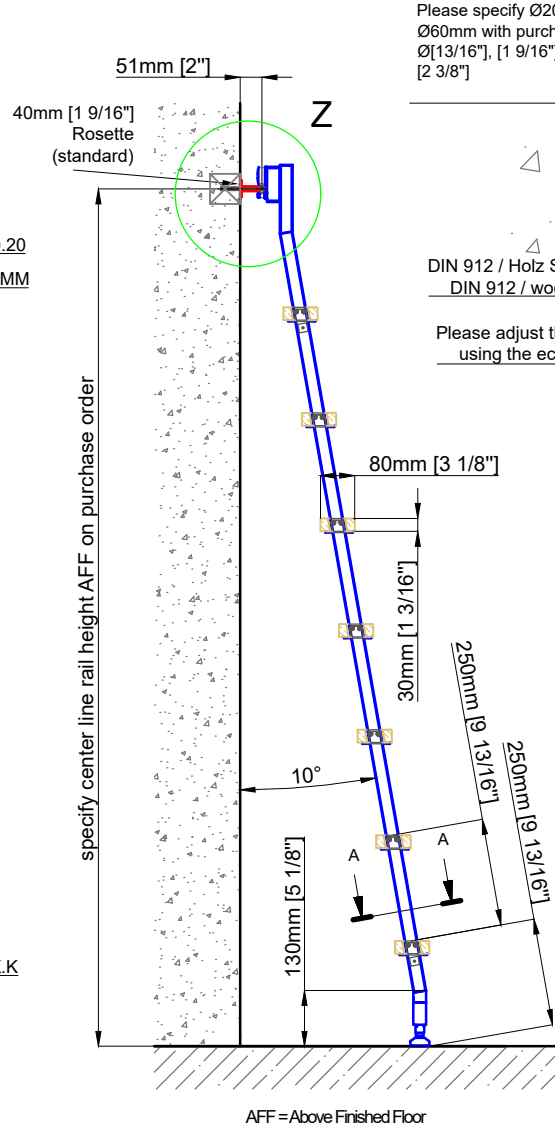

Technical drawings are subject to change without notice.
All millimeter dimensions are exact and supersede inch conversions.

ST.2100.MM
Please specify Ø20,40,50 or Ø60mm with purchase order.
Ø[13/16"], [1 9/16"], [1 15/16"], [2 3/8"]