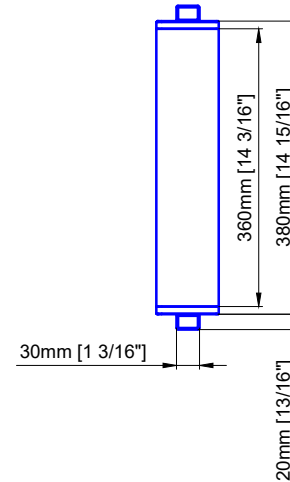

Sliding Ladder

SL.6002.AK.E

Date Prepared: March 2024

Prepared By: AB