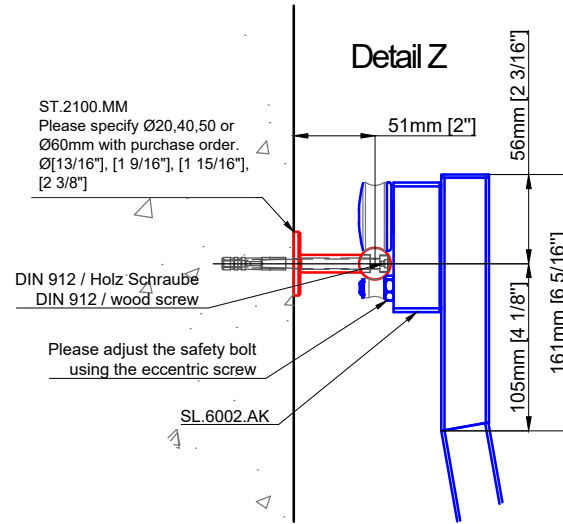

Technical drawings are subject to change without notice.
All millimeter dimensions are exact and supersede inch conversions.

Ladder height at or above 3000mm [118 1/8"]
require safety side rails SL.6052.AK

Sliding Ladder

SL.6002.AK

Date Prepared: March 2024

Prepared By: AB