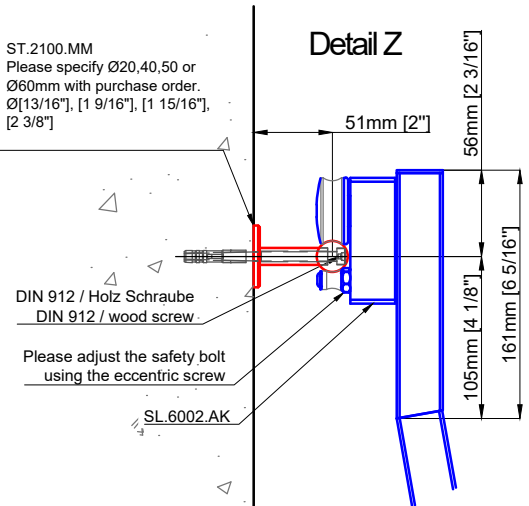

Technical drawings are subject to change without notice.
All millimeter dimensions are exact and supersede inch conversions.

Ladder height at or above 3000mm [118 1/8"] require safety side rails SL.6052.AK

150mm [5 7/8"] (standard)

*max. 900mm [35 7/16"]

Ø20mm [13/16"]

*Mounting positions may be specified on purchase order.

Solid wood backing required for full length of rail

ST.2000.20
ST.3006.MM

SL.6013.AK
SL.6070.AK

SL.6062.AK.K

400mm [15 3/4"]
420mm [16 9/16"]

ST.2100.MM
Please specify Ø20,40,50 or Ø60mm with purchase order.
Ø[13/16"], [1 9/16"], [1 15/16"], [2 3/8"]

Detail Z

A - A 10°

Sliding Ladder

SL.6002.AK.E

Date Prepared: March 2024

Prepared By: AB