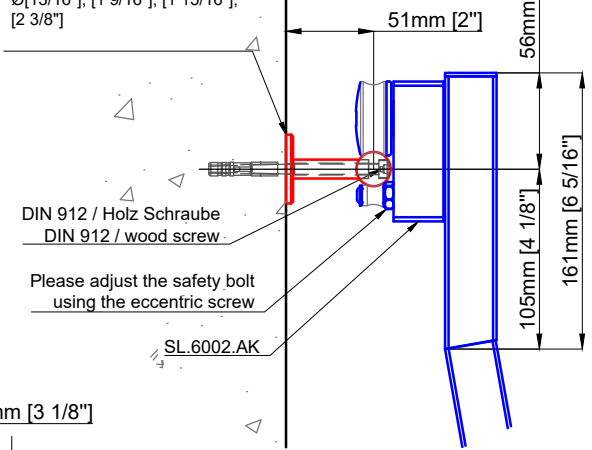

Technical drawings are subject to change without notice.
All millimeter dimensions are exact and supersede inch conversions.

ST.2100.MM
Please specify Ø20,40,50 or Ø60mm with purchase order.
Ø[13/16"], [1 9/16"], [1 15/16"], [2 3/8"]

Detail Z

A - A 10°

Sliding Ladder
SL.6002.AK.H

Date Prepared: March 2024

Prepared By: AB