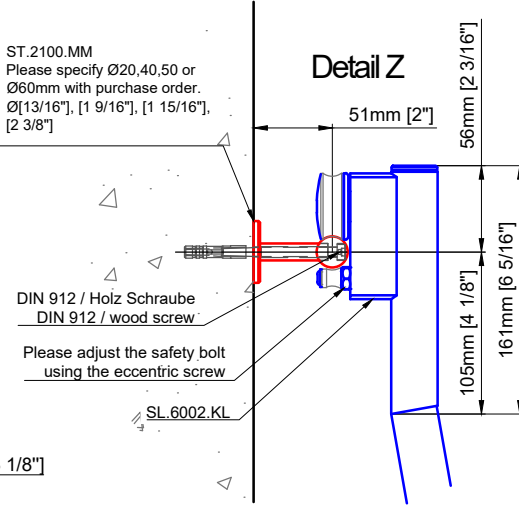

Sliding Ladder

SL.6002.KL.E

Date Prepared: March 2024

Prepared By: AB