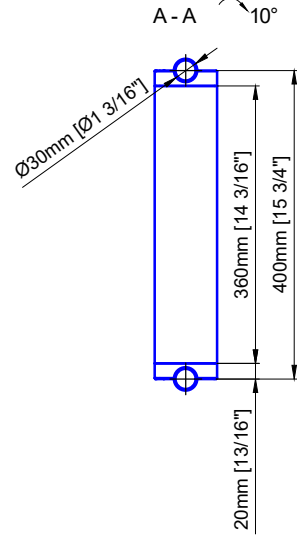

Sliding Ladder

SL.6002.KL.E

Date Prepared: March 2024

Prepared By: AB