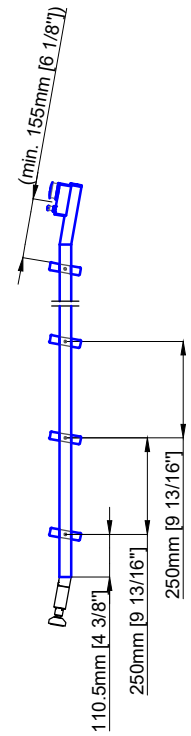

Sliding Ladder

SL.6002.KL.E

Date Prepared: March 2024

Prepared By: AB