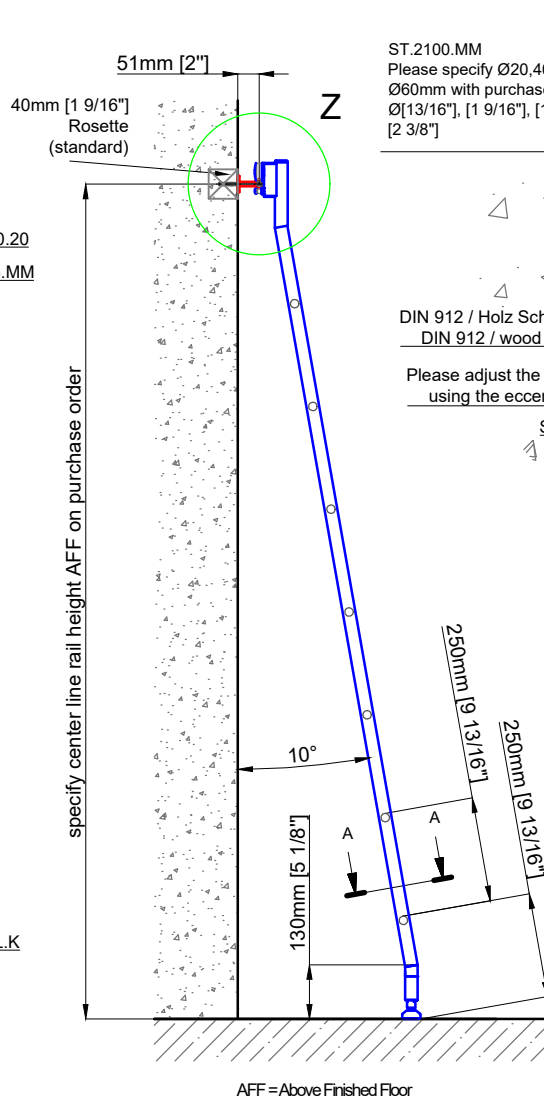

Technical drawings are subject to change without notice.
All millimeter dimensions are exact and supersede inch conversions.

Ladder height at or above 3000mm [118 1/8"]
require safety side rails SL.6052.AK

ST.2100.MM
Please specify Ø20,40,50 or Ø60mm with purchase order.
Ø[13/16"], [1 9/16"], [1 15/16"], [2 3/8"]