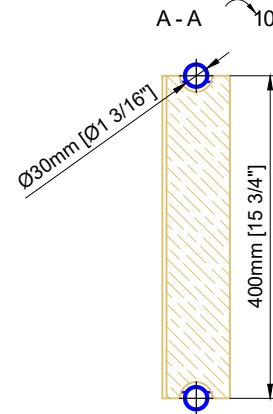

Sliding Ladder

SL.6002.KL.H

Date Prepared: March 2024

Prepared By: AB