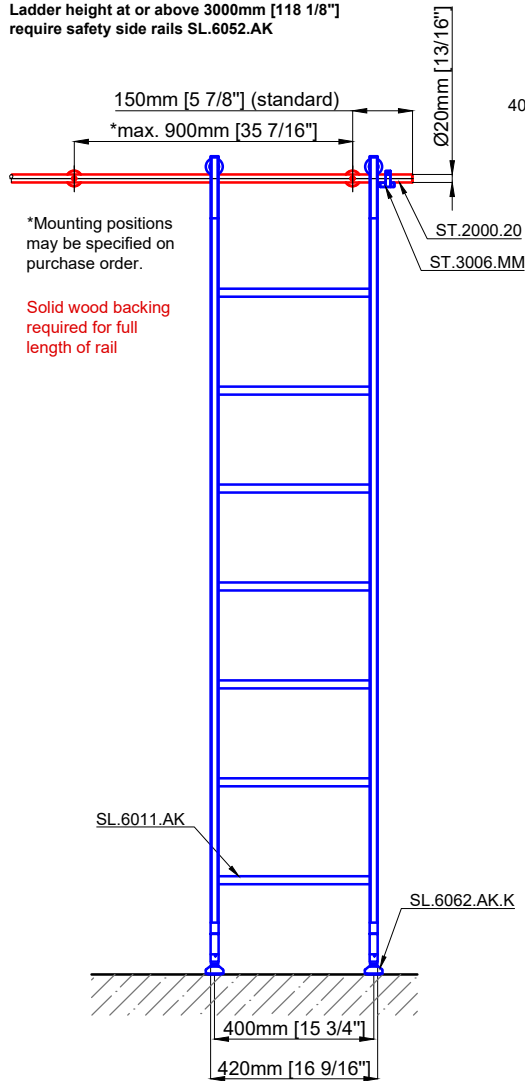

Technical drawings are subject to change without notice.
All millimeter dimensions are exact and supersede inch conversions.

Ladder height at or above 3000mm [118 1/8"]
require safety side rails SL.6052.AK

Sliding Ladder

SL.6002.AK

Date Prepared: March 2024

Prepared By: AB