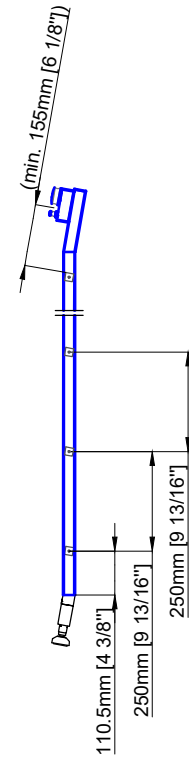

Technical drawings are subject to change without notice.
All millimeter dimensions are exact and supersede inch conversions.

Ladder height at or above 3000mm [118 1/8"]
require safety side rails SL.6052.AK

Sliding Ladder

SL.6002.AK

Date Prepared: March 2024

Prepared By: AB