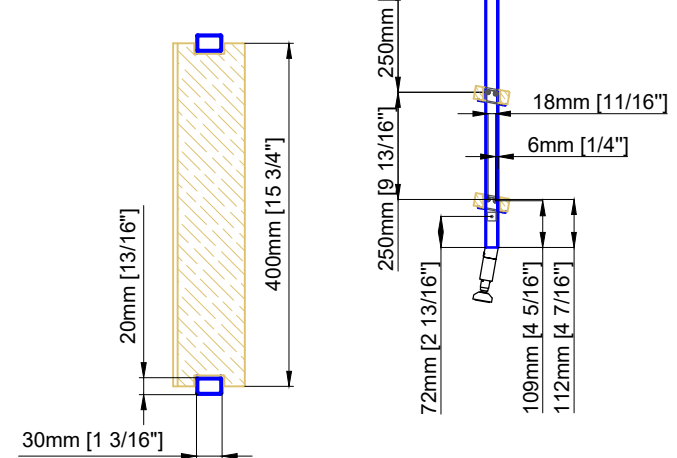

A - A 10°

Sliding Ladder
SL.6002.AK.H

Date Prepared: March 2024

Prepared By: AB