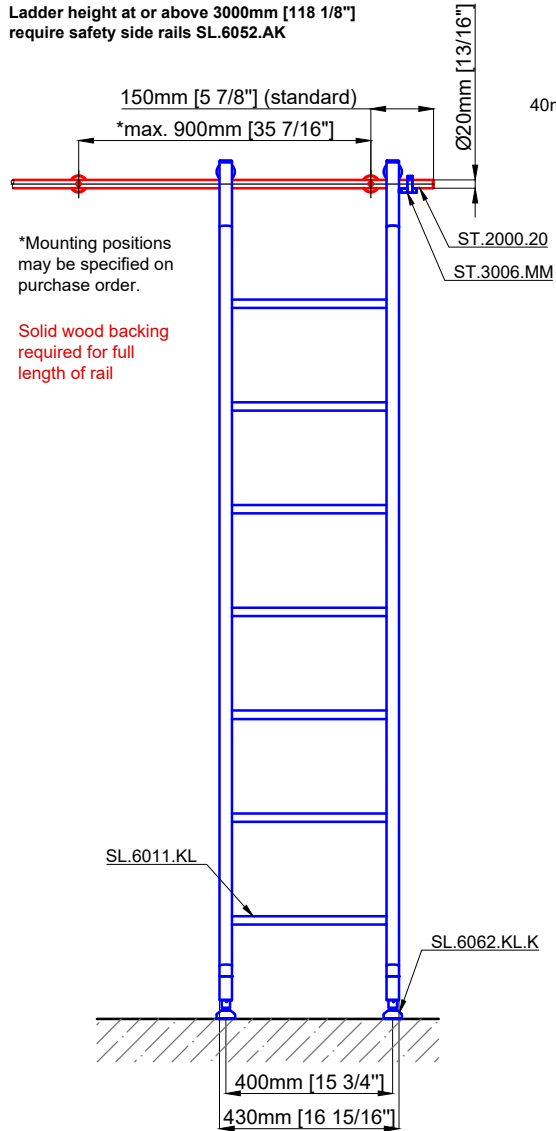

Technical drawings are subject to change without notice.
All millimeter dimensions are exact and supersede inch conversions.

Ladder height at or above 3000mm [118 1/8"]
require safety side rails SL.6052.AK

ST.2100.MM
Please specify Ø20,40,50 or Ø60mm with purchase order.
Ø[13/16"], [1 9/16"], [1 15/16"], [2 3/8"]