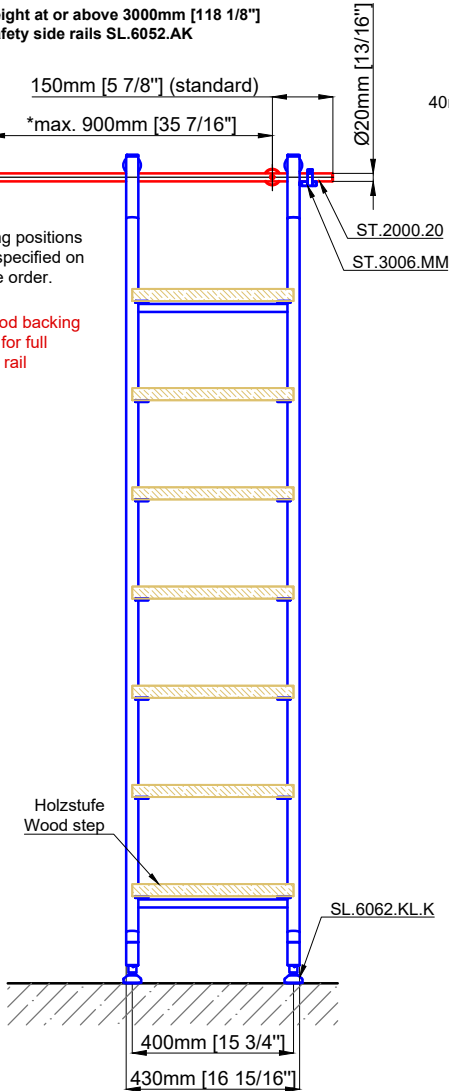

Technical drawings are subject to change without notice.
All millimeter dimensions are exact and supersede inch conversions.

Ladder height at or above 3000mm [118 1/8"] require safety side rails SL.6052.AK

150mm [5 7/8"] (standard)
*max. 900mm [35 7/16"]

*Mounting positions may be specified on purchase order.

Solid wood backing required for full length of rail

ST.2100.MM
Please specify Ø20,40,50 or Ø60mm with purchase order.
Ø[13/16"], [1 9/16"], [1 15/16"], [2 3/8"]

Detail Z

DIN 912 / Holz Schraube
DIN 912 / wood screw

Please adjust the safety bolt using the eccentric screw

SL.6002.KL