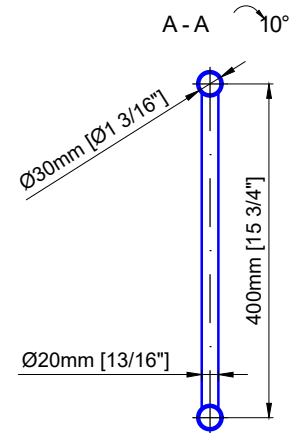

Detail Z

Sliding Ladder
SL.6002.KL

Date Prepared: March 2024

Prepared By: AB