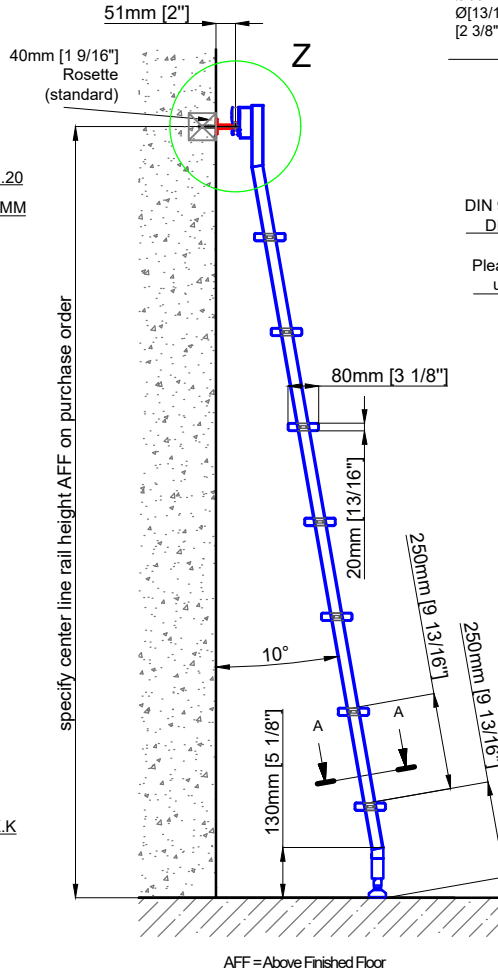

Technical drawings are subject to change without notice.
All millimeter dimensions are exact and supersede inch conversions.

Ladder height at or above 3000mm [118 1/8"] require safety side rails SL.6052.AK

150mm [5 7/8"] (standard)

*max. 900mm [35 7/16"]

Ø20mm [13/16"]

*Mounting positions may be specified on purchase order.

Solid wood backing required for full length of rail

ST.2000.20
ST.3006.MM

SL.6013.AK
SL.6070.AK

SL.6062.AK.K

400mm [15 3/4"]
420mm [16 9/16"]

ST.2100.MM
Please specify Ø20,40,50 or Ø60mm with purchase order.
Ø[13/16"], [1 9/16"], [1 15/16"], [2 3/8"]

Detail Z