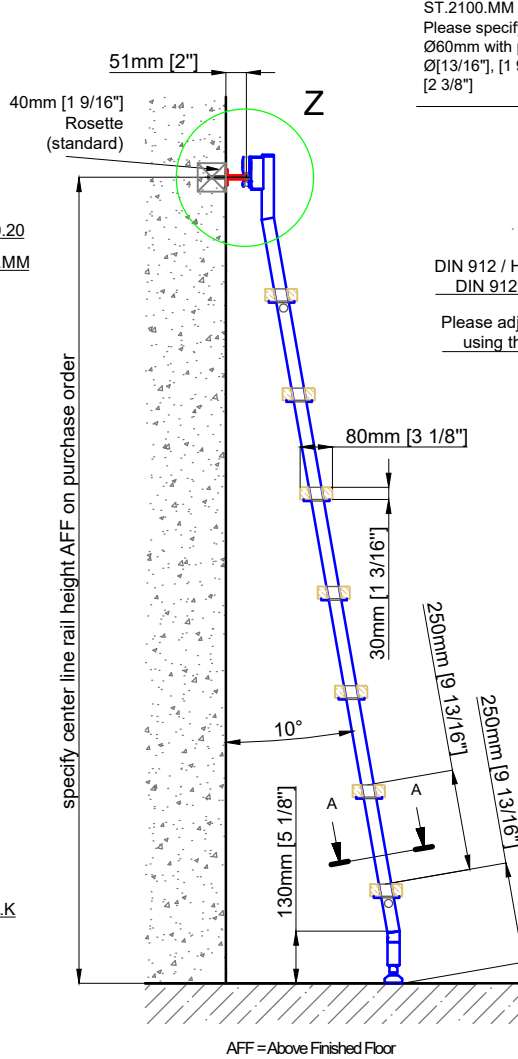

Technical drawings are subject to change without notice.
All millimeter dimensions are exact and supersede inch conversions.

Ladder height at or above 3000mm [118 1/8"] require safety side rails SL.6052.AK

150mm [5 7/8"] (standard)
*max. 900mm [35 7/16"]

*Mounting positions may be specified on purchase order.

Solid wood backing required for full length of rail

ST.2100.MM
Please specify Ø20,40,50 or Ø60mm with purchase order.
Ø[13/16"], [1 9/16"], [1 15/16"], [2 3/8"]

Detail Z

DIN 912 / Holz Schraube
DIN 912 / wood screw

Please adjust the safety bolt using the eccentric screw

SL.6002.KL