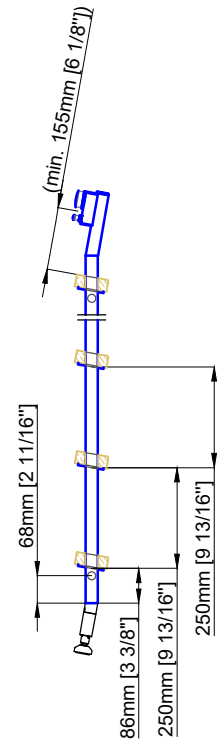

Sliding Ladder

SL.6002.KL.H

Date Prepared: March 2024

Prepared By: AB