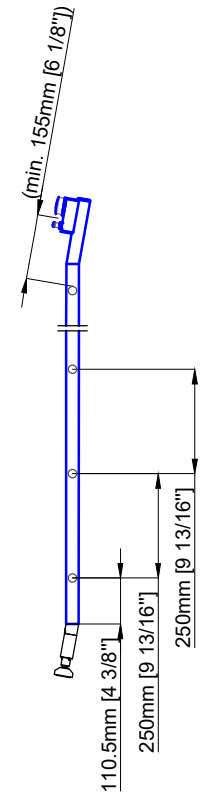

Detail Z

Sliding Ladder
SL.6002.KL

Date Prepared: March 2024

Prepared By: AB