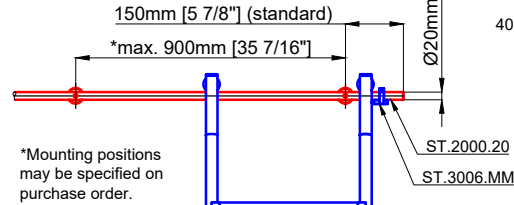

Technical drawings are subject to change without notice.
All millimeter dimensions are exact and supersede inch conversions.

Ladder height at or above 3000mm [118 1/8"] require safety side rails SL.6052.AK

*Mounting positions may be specified on purchase order.

Solid wood backing required for full length of rail

SL.6013.KL
SL.6070.KL

SL.6062.KL.K