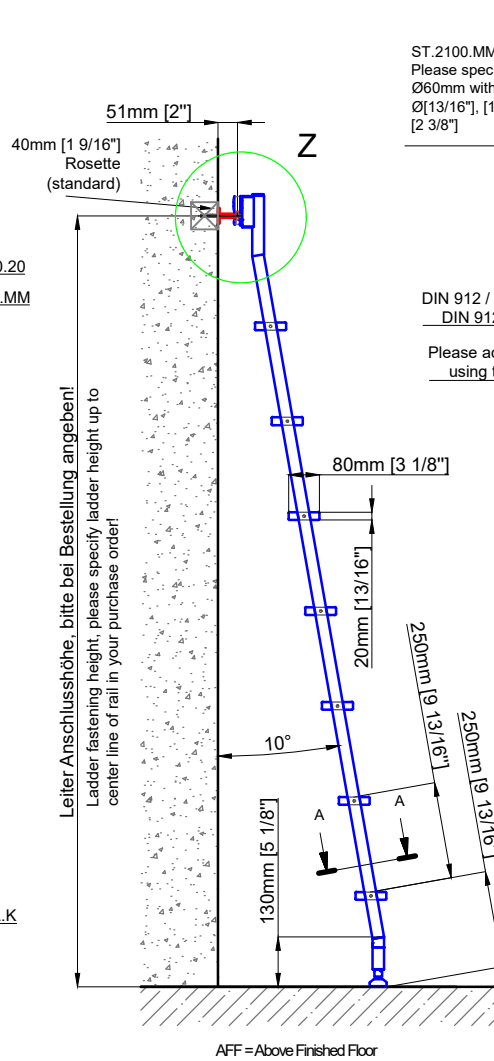

Leiter Anschlusshöhe, bitte bei Bestellung angeben!
Ladder fastening height, please specify ladder height up to center line of rail in your purchase order!

ST.2100.MM
Please specify Ø20,40,50 or Ø60mm with purchase order.
Ø[13/16"], [1 9/16"], [1 15/16"], [2 3/8"]

Detail Z