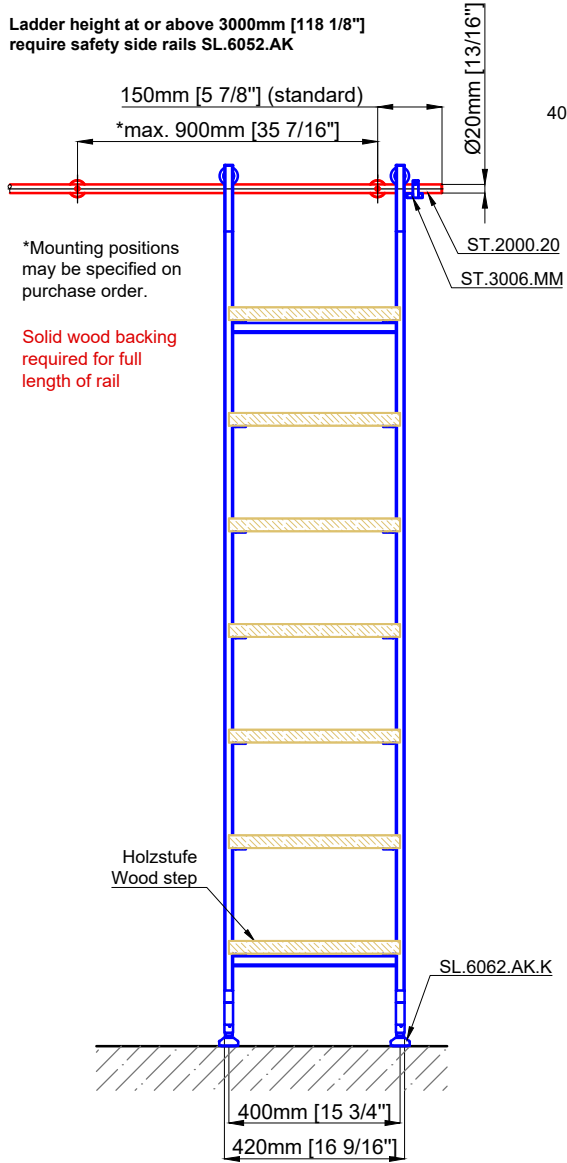

Technical drawings are subject to change without notice.
All millimeter dimensions are exact and supersede inch conversions.

ST.2100.MM
Please specify Ø20,40,50 or Ø60mm with purchase order.
Ø[13/16"], [1 9/16"], [1 15/16"], [2 3/8"]