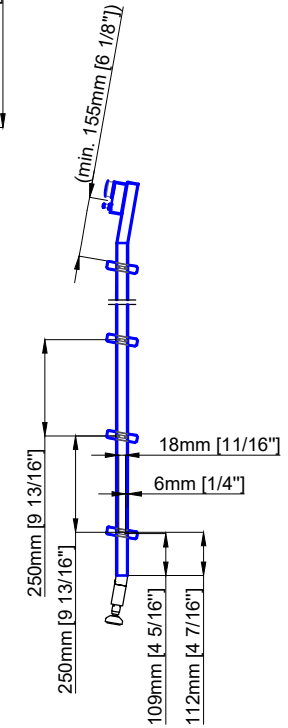

Sliding Ladder

SL.6002.AK.E

Date Prepared: March 2024

Prepared By: AB