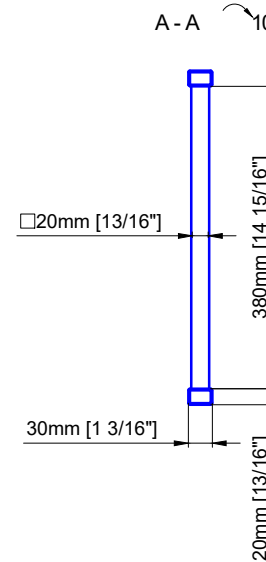

Technical drawings are subject to change without notice.
All millimeter dimensions are exact and supersede inch conversions.

Ladder height at or above 3000mm [118 1/8"]
require safety side rails SL.6052.AK

Sliding Ladder

SL.6002.AK

Date Prepared: March 2024

Prepared By: AB