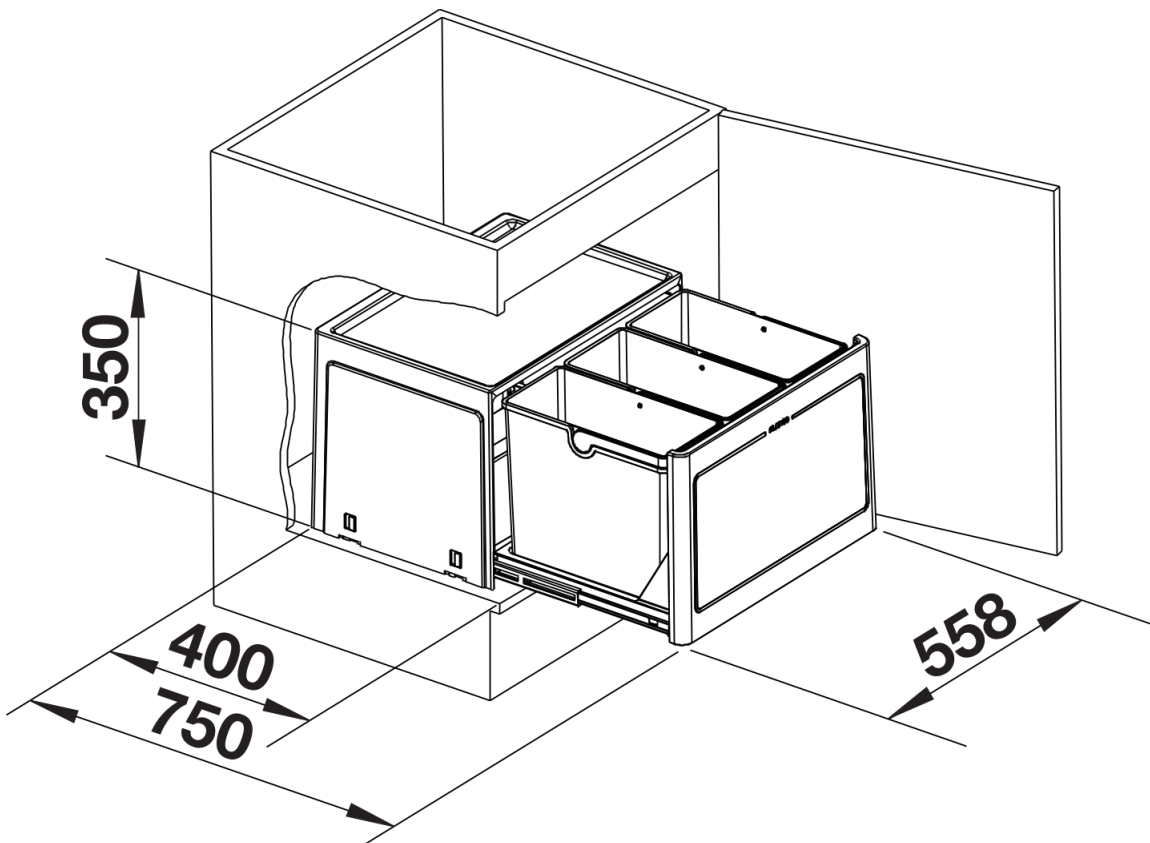

Product information sheet BOTTON Pro 60/3 Automatic

Item no. 517470

Benefits

- Compact system with door follower for automatic opening of the waste management system when the door is opened
- Different models for the most common cabinet dimensions
- Easy to mount on the floor thanks to installation aid
- Functional design made of high-quality plastic
- Easy to clean bins with ergonomic handle
- Large waste volume despite compact dimensions

Planning information

- Installation instructions for the BLANCO BOTTON Pro Automatic:
- Use doors with a min. 100° opening angle
- Maximum door hinge width 35 mm
- Installation depth 400 mm
- Installation height 350 mm

Scope of supply

- system for floor-mounting behind hinged doors
- 3 x 13 l bin
- door catch

Details

Top view

PRODUKT_3D