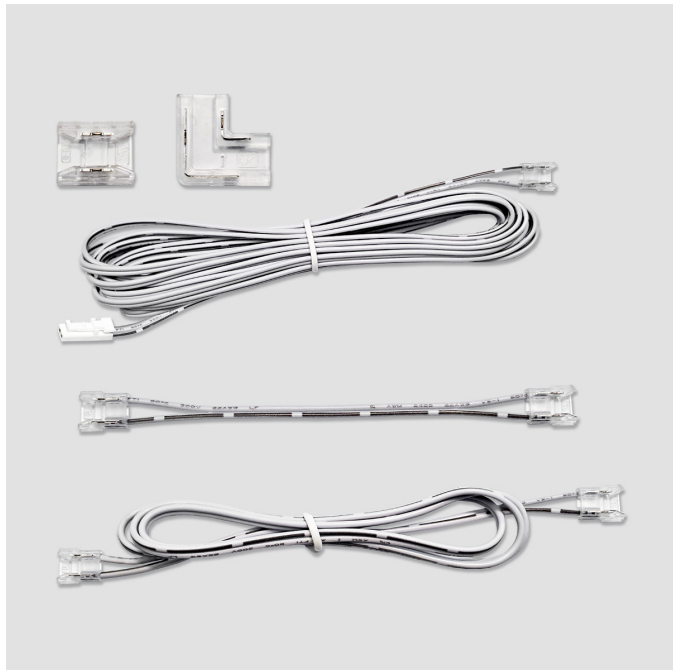

STRIP COB 24V ACCESSORIES

SURFACE MOUNTING

Accessories for Strip COB 24V

5mm COB 24V ACCESSORIES

A Bridge connector

B Connection cord

C Soft link

D Soft link

Finish

5MM COB 24V ACCESSORIES

750300176		BRIDGE CONNECTOR	L 11.5mm	W 6.3mm	H 3.7mm	A	IN: 24 VDC OUT: 24 VDC
940600578		CONNECTION CORD	L 3000mm			B	IN: 24 VDC
940600580		SOFT LINK	L 100mm			C	IN: 24 VDC OUT: 24 VDC
940600581		SOFT LINK	L 700mm			D	IN: 24 VDC OUT: 24 VDC

8mm COB 24V ACCESSORIES

F Bridge connector

G Connection cord

3000mm

H Soft link

100mm

I Soft link

700mm

L L connector

Finish

8MM COB 24V ACCESSORIES

750300177		BRIDGE CONNECTOR	L 11.5mm	W 9.8mm	H 3.7mm	F	IN: 24 VDC OUT: 24 VDC
940600579		CONNECTION CORD	L 3000mm			G	IN: 24 VDC OUT: 24 VDC
940600582		SOFT LINK	L 100mm			H	IN: 24 VDC OUT: 24 VDC
940600583		SOFT LINK	L 700mm			I	IN: 24 VDC OUT: 24 VDC
750300178		L CONNECTOR				L	