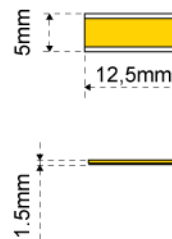

STRIP COB 24V

SURFACE MOUNTING

Strip Reel COB

STRIP REEL EU COB 24V 5mm

Finish

Transparent

- only 5 mm wide
- can be cut every 1,25cm

STRIP REEL EU COB 24V 5MM

751100788		COB EU	10W/m	L 5000mm	W 5mm	H 1,5mm	2700K	640L/m	IN: 24 VDC
751100789		COB EU	10W/m	L 5000mm	W 5mm	H 1,5mm	3000K	640L/m	IN: 24 VDC
751100790		COB EU	10W/m	L 5000mm	W 5mm <td H 1,5mm	4000K	640L/m	IN: 24 VDC	

VERS.	1000mm NW
A°	180°
B - Lux	1550
C - Lux	850
D - Lux	270
LUMEN	900
LUMEN / W	90
CRI	>90

STRIP REEL EV EDC COB 24V 5mm

Finish

Transparent

- only 5 mm wide
- can be cut every 2,5cm

STRIP REEL EV EDC COB 24V 5MM

VERS.	1000mm NW
A°	180°
B - Lux	1720
C - Lux	950
D - Lux	300
LUMEN	1000
LUMEN / W	100
CRI	>90