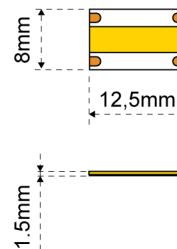

VERS.	1000mm NW
A°	180°
B - Lux	1550
C - Lux	850
D - Lux	270
LUMEN	900
LUMEN / W	90
CRI	>90

STRIP REEL EV EDC COB 24V 5mm

Finish

Transparent

- only 5 mm wide
- can be cut every 2,5cm

STRIP REEL EV EDC COB 24V 5MM

VERS.	1000mm NW
A°	180°
B - Lux	1720
C - Lux	950
D - Lux	300
LUMEN	1000
LUMEN / W	100
CRI	>90

STRIP REEL EY COB 24V 8mm

Finish

Transparent

- only 8 mm wide
- can be cut every 1,25cm

STRIP REEL EY COB 24V 8MM

VERS.	1000mm NW
A°	180°
B - Lux	1550
C - Lux	850
D - Lux	270
LUMEN	900
LUMEN / W	90
CRI	>90

STRIP REEL EZ EDC COB 24V 8mm

Finish

Transparent

- only 8 mm wide
- can be cut every 2,5cm

STRIP REEL EZ EDC COB 24V 8MM

VERS.	1000mm NW
A°	180°
B - Lux	1720
C - Lux	950
D - Lux	300
LUMEN	1000
LUMEN / W	100
CRI	>90