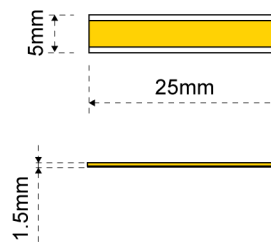

751100788		COB EU	10W/m	L 5000mm	W 5mm	H 1,5mm	2700K	640L/m	IN: 24 VDC
751100789		COB EU	10W/m	L 5000mm	W 5mm	H 1,5mm	3000K	640L/m	IN: 24 VDC
751100790		COB EU	10W/m	L 5000mm	W 5mm <td H 1,5mm	4000K	640L/m	IN: 24 VDC	

VERS.	1000mm NW
A°	180°
B - Lux	1550
C - Lux	850
D - Lux	270
LUMEN	900
LUMEN / W	90
CRI	>90

STRIP REEL EV EDC COB 24V 5mm

Finish

Transparent

- only 5 mm wide
- can be cut every 2,5cm

STRIP REEL EV EDC COB 24V 5MM

VERS.	1000mm NW
A°	180°
B - Lux	1550
C - Lux	850
D - Lux	270
LUMEN	900
LUMEN / W	90
CRI	>90

STRIP REEL EZ EDC COB 24V 8mm

Finish

Transparent

- only 8 mm wide
- can be cut every 2,5cm

STRIP REEL EZ EDC COB 24V 8MM

VERS.	1000mm NW
A°	180°
B - Lux	1720
C - Lux	950
D - Lux	300
LUMEN	1000
LUMEN / W	100
CRI	>90