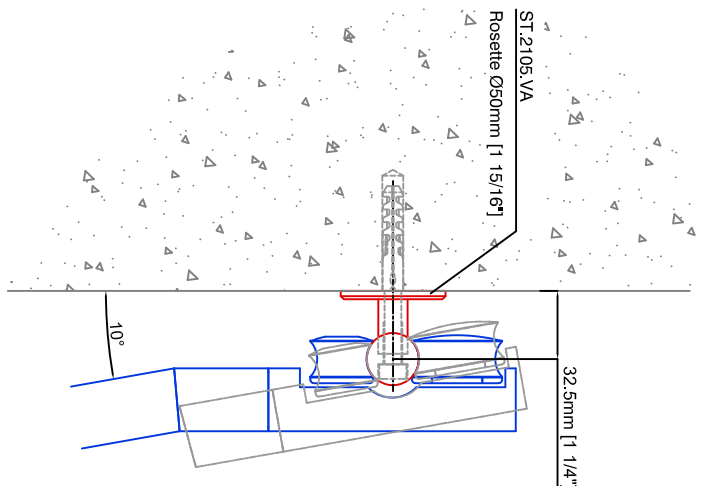

Technical drawings are subject to change without notice.
All millimeter dimensions are exact and supersede inch conversions.

Ladder height at or above 3000mm [118 1/8"]
require safety side rails SL.6052.AK

*Mounting positions may be specified on purchase order.

Example:
- Curved rail
- Rail radius on request

Specify center line rail height AFF on purchase order

Copyright MWE NA Inc. all rights reserved. Reproduction or other use of these designs without written consent from MWE NA Inc is prohibited.
All ladder systems require reinforced walls, cabinets, or shelving.

Vario Ladder SL.6004.AK

Date Prepared: October 2018 Prepared By: CDA | JRT

Technical drawings are subject to change without notice.
All millimeter dimensions are exact and supersede inch conversions.

Ladder height at or above 3000mm [118 1/8"]
require safety side rails SL.6052.AK

Vario Ladder SL.6004.AK.E

Date Prepared: October 2018

Prepared By: CDA | JRT

Technical drawings are subject to change without notice. All millimeter dimensions are exact and supersede inch conversions.

Ladder height at or above 3000mm [118 1/8"] require safety side rails SL.6052.AK