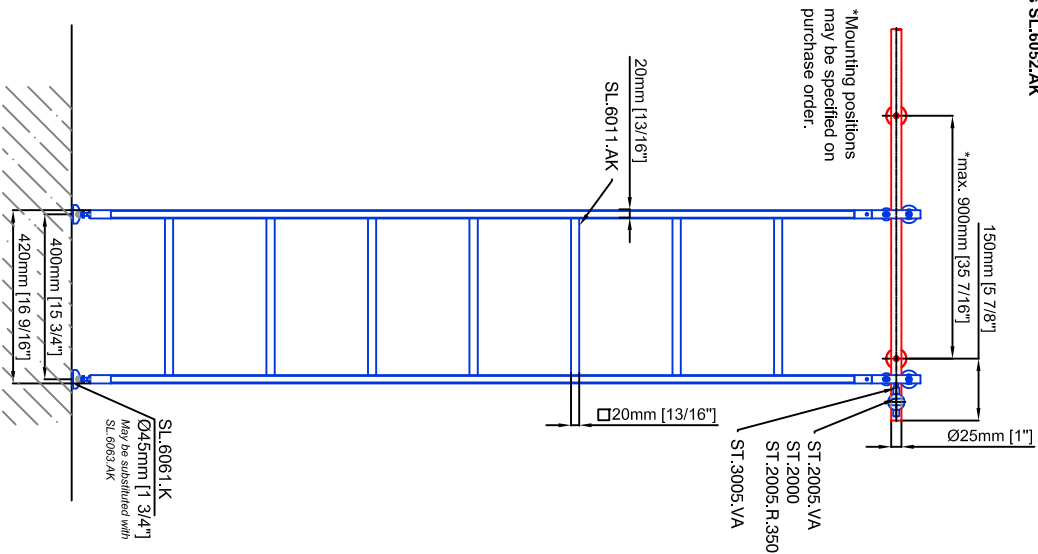

Technical drawings are subject to change without notice.
All millimeter dimensions are exact and supersede inch conversions.

Ladder height at or above 3000mm [118 1/8"]
require safety side rails SL.6052.AK

*Mounting positions may be specified on purchase order.

Example:
- Curved rail
- Rail radius on request

Specify center line rail height AFF on purchase order

Copyright MWE NA Inc. all rights reserved. Reproduction or other use of these designs without written consent from MWE NA Inc is prohibited.
All ladder systems require reinforced walls, cabinets, or shelving.

Vario Ladder SL.6004.AK

Date Prepared: October 2018 Prepared By: CDA | JRT

Technical drawings are subject to change without notice.
All millimeter dimensions are exact and supersede inch conversions.

Ladder height at or above 3000mm [118 1/8"]
require safety side rails SL.6052.AK

Vario Ladder SL.6004.AK.E

Date Prepared: October 2018

Prepared By: CDA | JRT

Technical drawings are subject to change without notice. All millimeter dimensions are exact and supersede inch conversions.

Ladder height at or above 3000mm [118 1/8"] require safety side rails SL.6052.AK