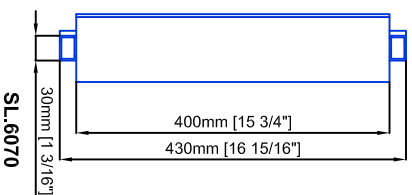

Specify center line rail height AFF on purchase order