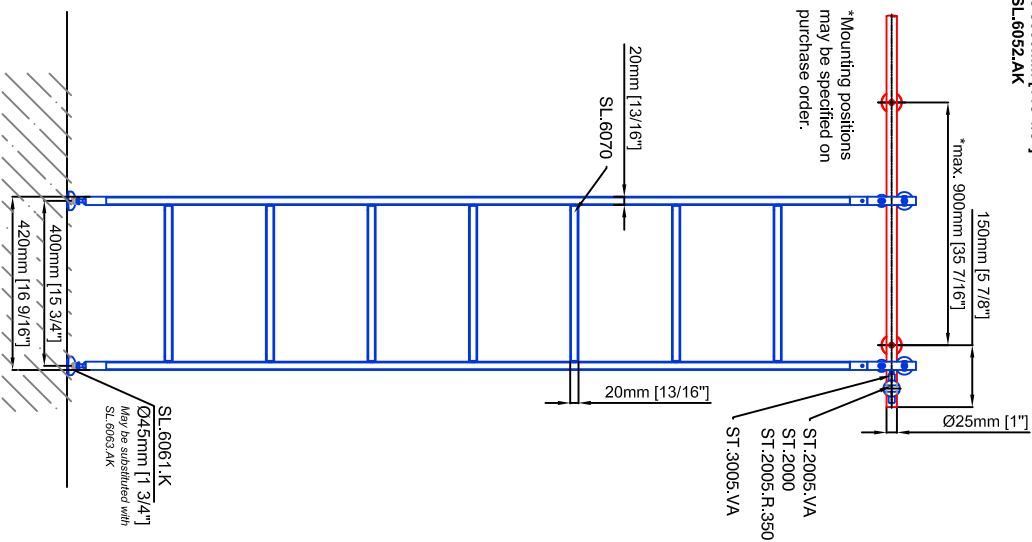

Technical drawings are subject to change without notice.
All millimeter dimensions are exact and supersede inch conversions.

Ladder height at or above 3000mm [118 1/8"]
require safety side rails SL.6052.AK

*Mounting positions may be specified on purchase order.

Example:
- Curved rail
- Rail radius on request

Specify center line rail height AFF on purchase order

Copyright MWE NA Inc. all rights reserved. Reproduction or other use of these designs without written consent from MWE NA Inc is prohibited.
All ladder systems require reinforced walls, cabinets, or shelving.

Vario Ladder SL.6004.AK

Date Prepared: October 2018 Prepared By: CDA | JRT

Technical drawings are subject to change without notice.
All millimeter dimensions are exact and supersede inch conversions.

Ladder height at or above 3000mm [118 1/8"]
require safety side rails SL.6052.AK

Vario Ladder SL.6004.AK.E

Date Prepared: October 2018

Prepared By: CDA | JRT

Technical drawings are subject to change without notice. All millimeter dimensions are exact and supersede inch conversions.

Ladder height at or above 3000mm [118 1/8"] require safety side rails SL.6052.AK