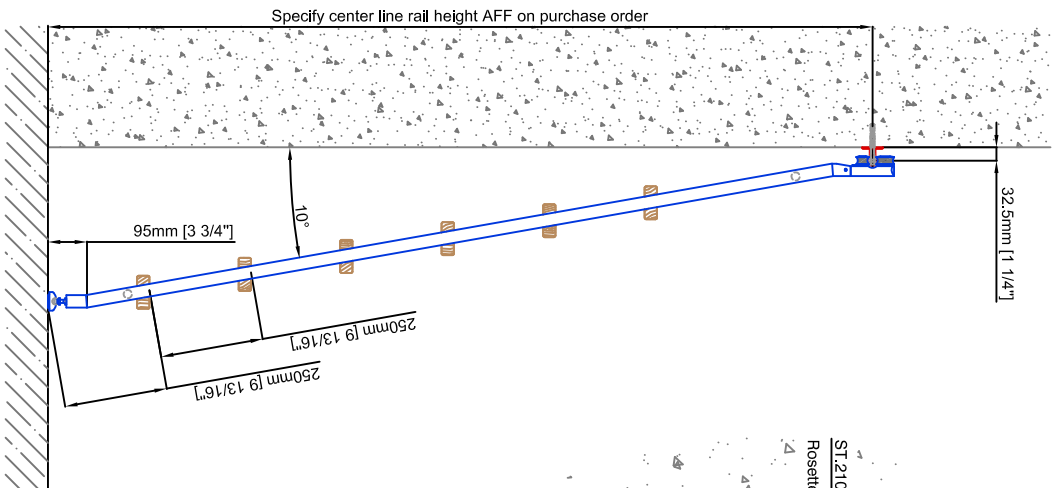

Technical drawings are subject to change without notice.
All millimeter dimensions are exact and supersede inch conversions.

Ladder height at or above 3000mm [118 1/8"]
require safety side rails SL.6052.KL