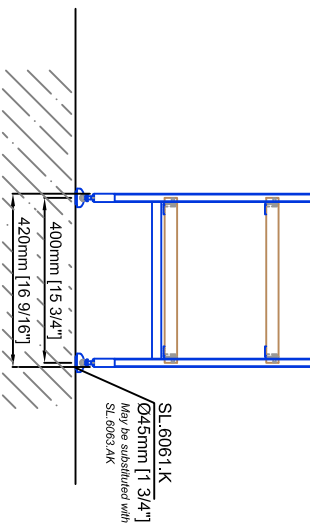

Wood Step/Tread
Specify wood type and finish on purchase order:

Available finish:
clear lacquered raw (unfinished) waxed

Available wood type:
Maple [SL.6015.A]
Beech [SL.6016.B]
Oak [SL.6016.EI]
Wenge [SL.6017.WI]
Chestnut [SL.6017.KI]
Zebraoak [SL.6015.ZI]
Teak [SL.6017.TI]
Walnut [SL.6016.WI]
Cherry [SL.6016.KI]

Example:
- Curved rail
- Rail radius on request