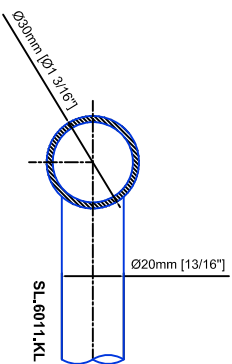

Vario Ladder SL.6004.KL

Date Prepared: October 2018

Prepared By: CDA | JRT

Specify center line rail height AFF on purchase order