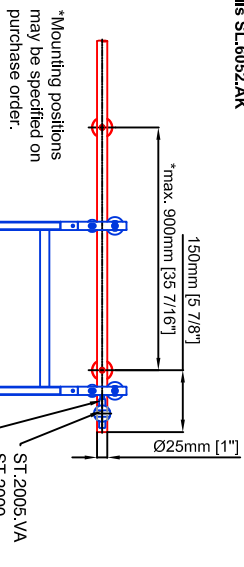

Technical drawings are subject to change without notice.
All millimeter dimensions are exact and supersede inch conversions.

Ladder height at or above 3000mm [118 1/8"]
require safety side rails SL.6052.AK

Vario Ladder SL.6004.AK

Date Prepared: October 2018 Prepared By: CDA | JRT

Technical drawings are subject to change without notice.
All millimeter dimensions are exact and supersede inch conversions.

Ladder height at or above 3000mm [118 1/8"]
require safety side rails SL.6052.AK

Example:
- Curved rail
- Rail radius on request

Specify center line rail height AFF on purchase order

Copyright MWE NA Inc. all rights reserved. Reproduction or other use of these designs without written consent from MWE NA Inc is prohibited.
All ladder systems require reinforced walls, cabinets, or shelving.

Vario Ladder SL.6004.AK.E

Date Prepared: October 2018

Prepared By: CDA | JRT

Technical drawings are subject to change without notice. All millimeter dimensions are exact and supersede inch conversions.

Ladder height at or above 3000mm [118 1/8"] require safety side rails SL.6052.AK