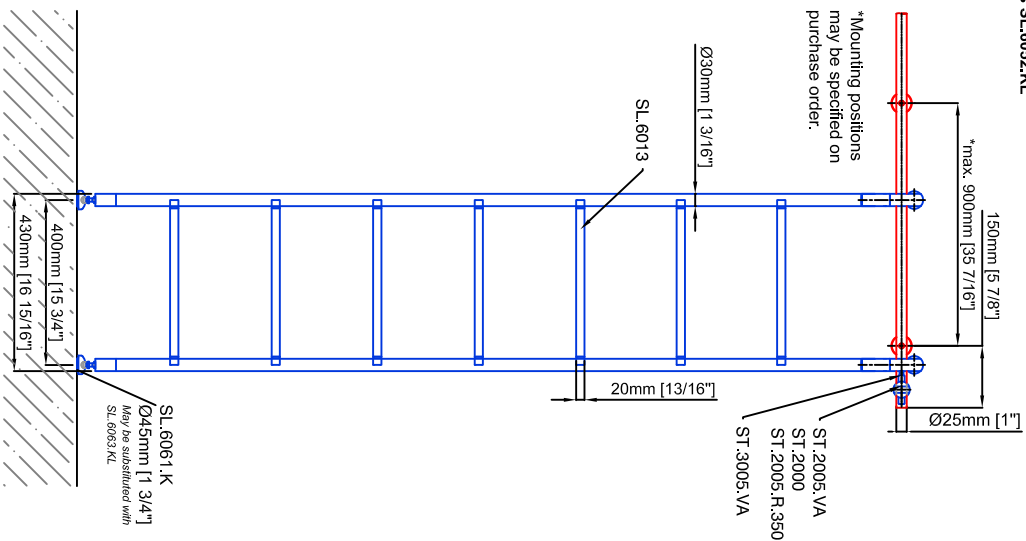

Example:
- Curved rail
- Rail radius on request

Vario Ladder SL.6004.KL

Date Prepared: October 2018

Prepared By: CDA | JRT

Specify center line rail height AFF on purchase order

Copyright MWE NA Inc. all rights reserved. Reproduction or other use of these designs without written consent from MWE NA Inc is prohibited.
All ladder systems require reinforced walls, cabinets, or shelving.

Technical drawings are subject to change without notice.
 All millimeter dimensions are exact and supersede inch conversions.

Ladder height at or above 3000mm [118 1/8"]
 require safety slide rails SL.6052.KL