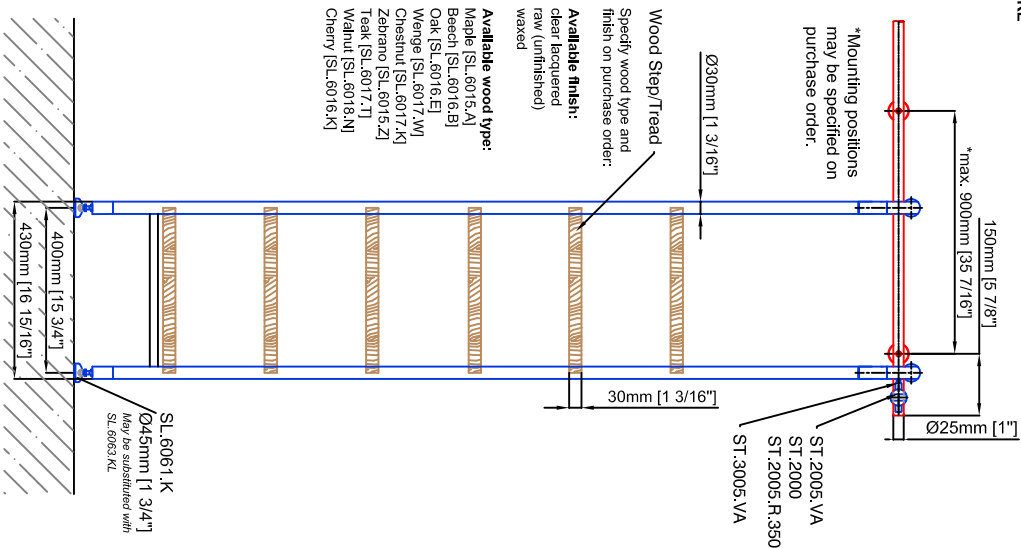

Technical drawings are subject to change without notice.
 All millimeter dimensions are exact and supersede inch conversions.

Ladder height at or above 3000mm [118 1/8"]
 require safety slide rails SL.6052.KL

Example:
 - Curved rail
 - Rail radius on request

Vario Ladder SL.6004.KL.E

Date Prepared: October 2018

Prepared By: CDA | JRT

Copyright MWE NA Inc. all rights reserved. Reproduction or other use of these designs without written consent from MWE NA Inc is prohibited.
 All ladder systems require reinforced walls, cabinets, or shelving.

Technical drawings are subject to change without notice.
All millimeter dimensions are exact and supersede inch conversions.

Ladder height at or above 3000mm [118 1/8"]
require safety side rails SL.6052.KL