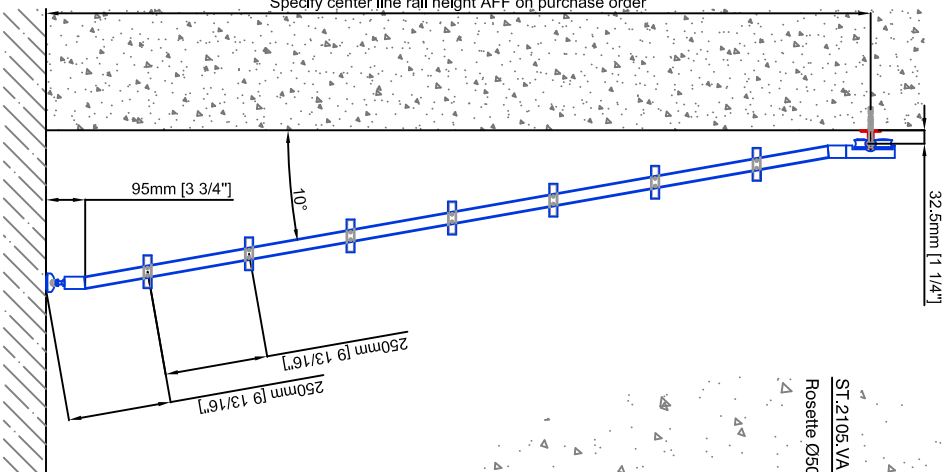

Specify center line rail height AFF on purchase order