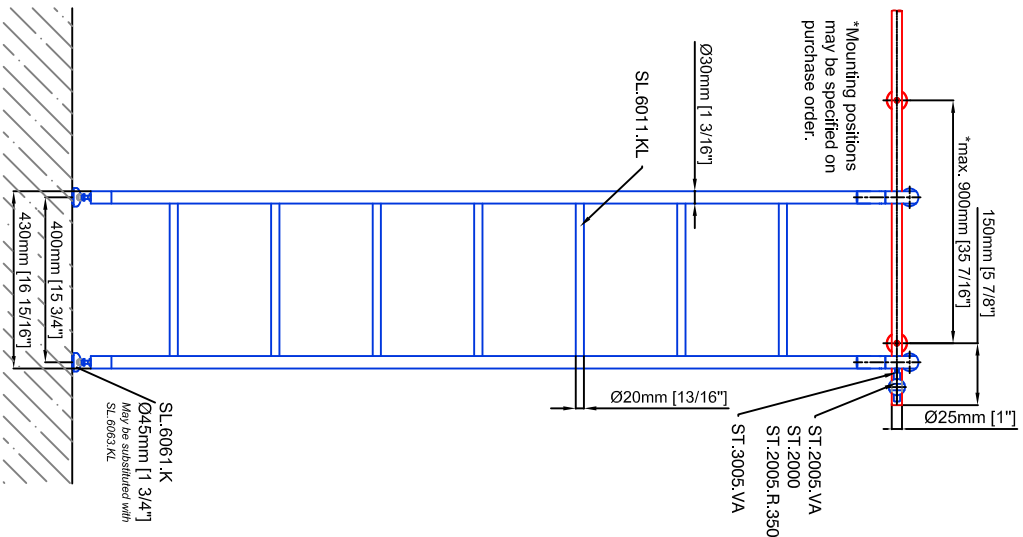

Example:
 - Curved rail
 - Rail radius on request

Specify center line rail height AFF on purchase order

Copyright MWE NA Inc. all rights reserved. Reproduction or other use of these designs without written consent from MWE NA Inc. is prohibited. All ladder systems require reinforced walls, cabinets, or shelving.

Vario Ladder SL.6004.AK.H

Date Prepared: October 2018

Prepared By: CDA | JRT

Technical drawings are subject to change without notice.
All millimeter dimensions are exact and supersede inch conversions.

Ladder height at or above 3000mm [118 1/8"]
require safety side rails SL.6052.KL