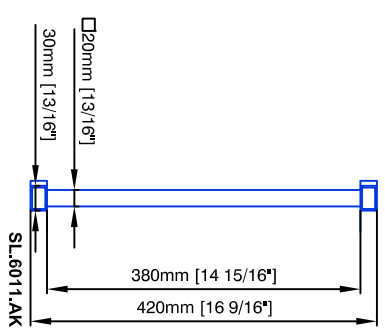

Specify center line rail height AFF on purchase order