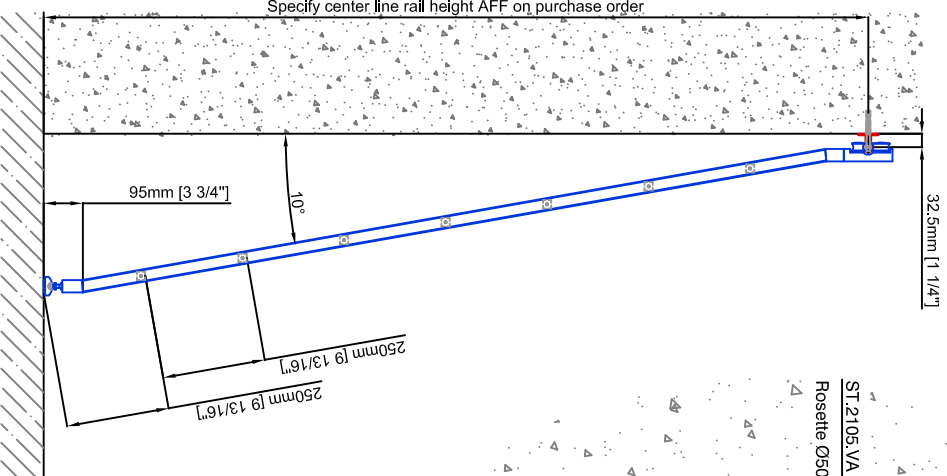

Specify center line rail height AFF on purchase order