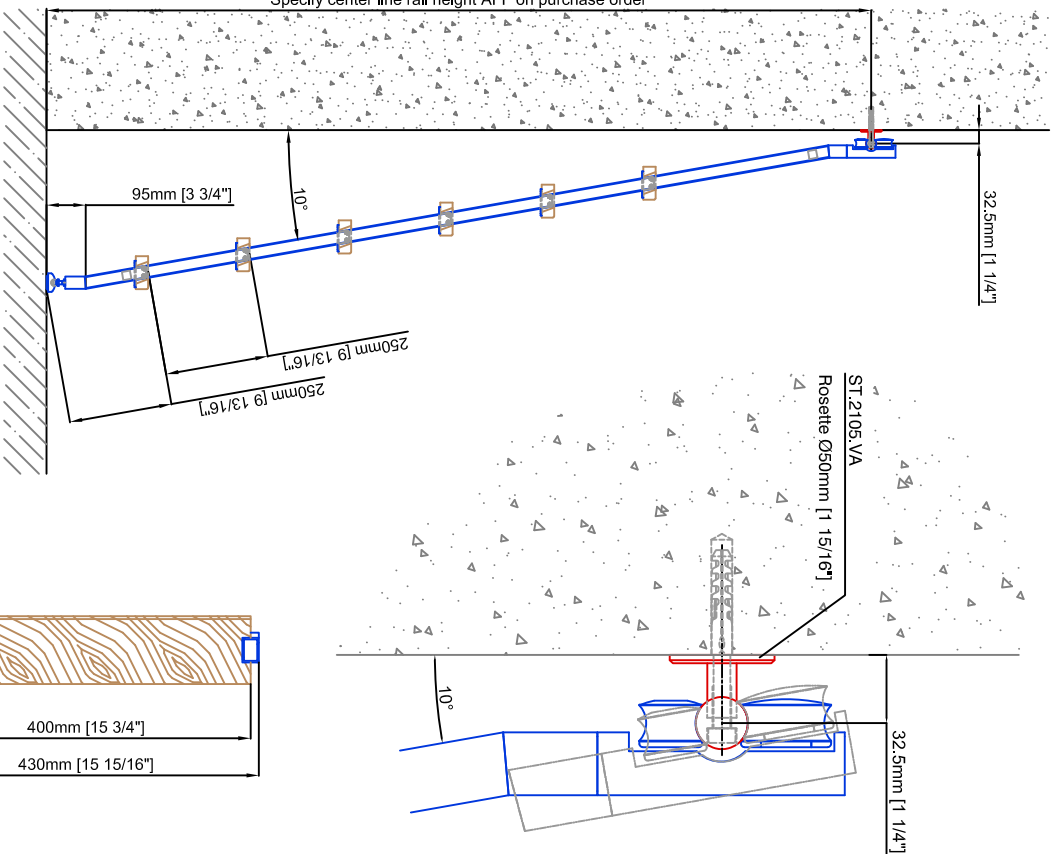

Specify center line rail height AFF on purchase order