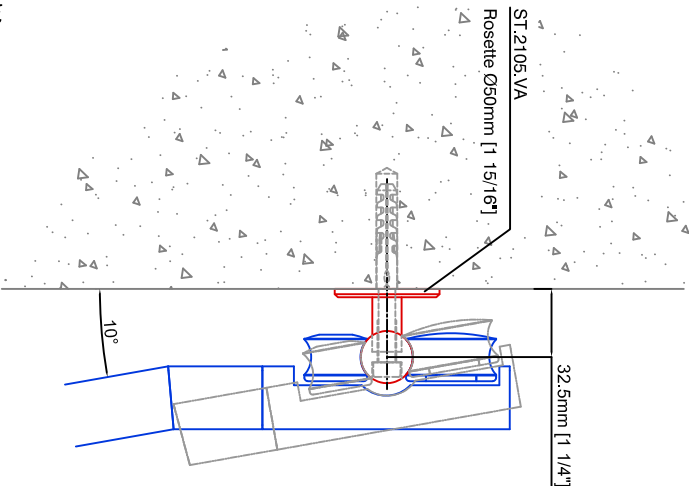

Technical drawings are subject to change without notice.
All millimeter dimensions are exact and supersede inch conversions.

Ladder height at or above 3000mm [118 1/8"]
require safety side rails SL.6052.AK

Vario Ladder SL.6004.AK

Date Prepared: October 2018 Prepared By: CDA | JRT

Technical drawings are subject to change without notice.
All millimeter dimensions are exact and supersede inch conversions.

Ladder height at or above 3000mm [118 1/8"]
require safety side rails SL.6052.AK

Example:
- Curved rail
- Rail radius on request

Specify center line rail height AFF on purchase order

Copyright MWE NA Inc. all rights reserved. Reproduction or other use of these designs without written consent from MWE NA Inc is prohibited.
All ladder systems require reinforced walls, cabinets, or shelving.

Vario Ladder SL.6004.AK.E

Date Prepared: October 2018

Prepared By: CDA | JRT

Technical drawings are subject to change without notice. All millimeter dimensions are exact and supersede inch conversions.

Ladder height at or above 3000mm [118 1/8"] require safety side rails SL.6052.AK