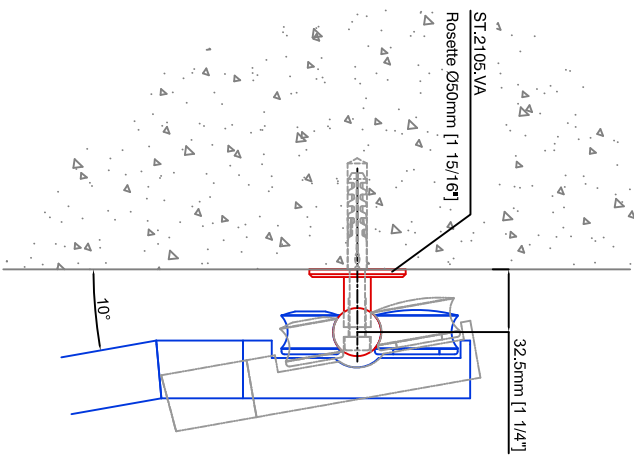

Example:
 - Curved rail
 - Rail radius on request

Vario Ladder SL.6004.KL.E

Date Prepared: October 2018

Prepared By: CDA | JRT

Copyright MWE NA Inc. all rights reserved. Reproduction or other use of these designs without written consent from MWE NA Inc is prohibited.
 All ladder systems require reinforced walls, cabinets, or shelving.

Technical drawings are subject to change without notice.
All millimeter dimensions are exact and supersede inch conversions.

Ladder height at or above 3000mm [118 1/8"]
require safety side rails SL.6052.KL