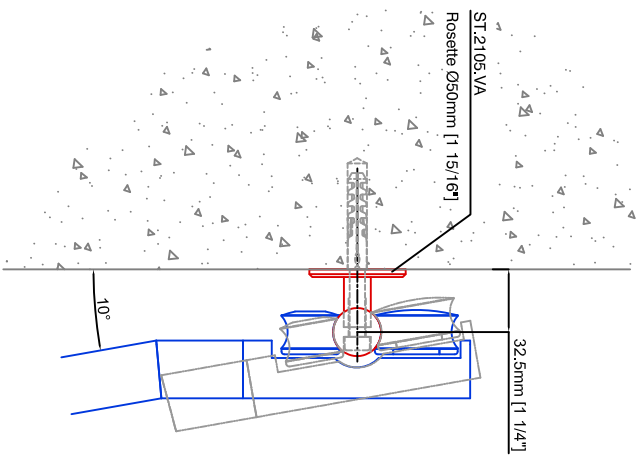

Copyright MWE NA Inc. all rights reserved. Reproduction or other use of these designs without written consent from MWE NA Inc is prohibited.
All ladder systems require reinforced walls, cabinets, or shelving.