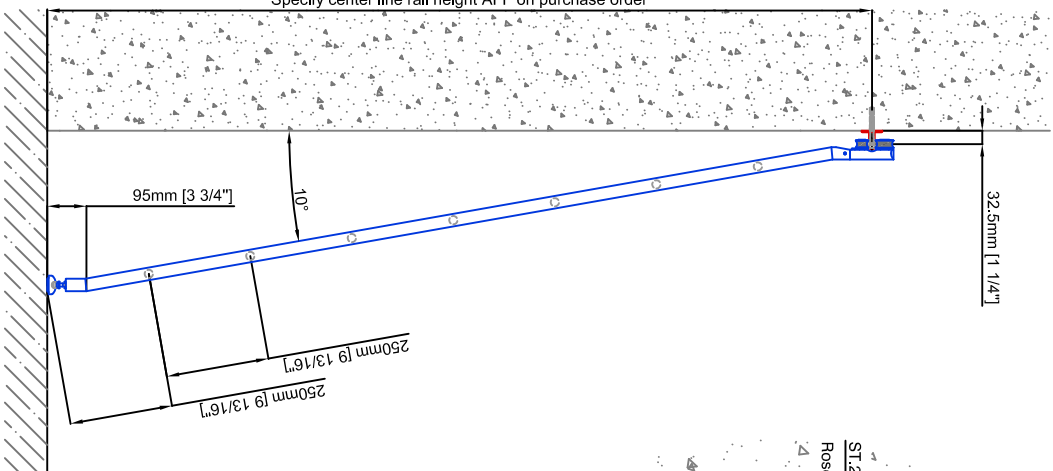

Vario Ladder SL.6004.KL

Date Prepared: October 2018

Prepared By: CDA | JRT

Specify center line rail height AFF on purchase order