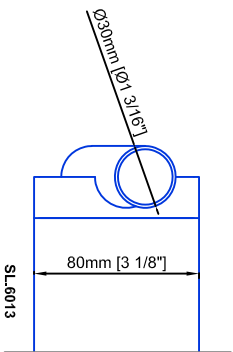

Copyright MWE NA Inc. all rights reserved. Reproduction or other use of these designs without written consent from MWE NA Inc is prohibited.
All ladder systems require reinforced walls, cabinets, or shelving.