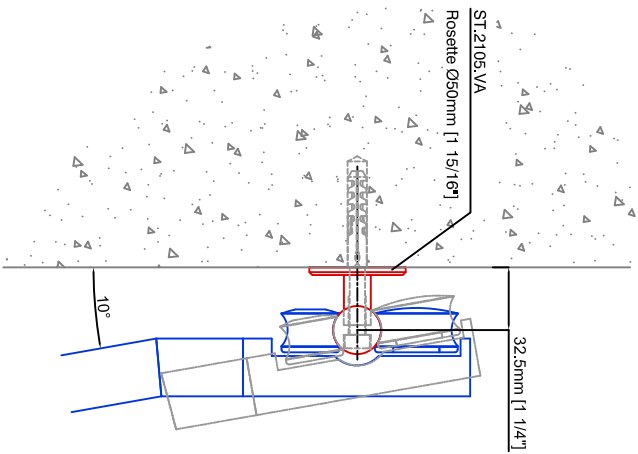

Example:
- Curved rail
- Rail radius on request

Vario Ladder SL.6004.KL

Date Prepared: October 2018

Prepared By: CDA | JRT

Specify center line rail height AFF on purchase order

Copyright MWE NA Inc. all rights reserved. Reproduction or other use of these designs without written consent from MWE NA Inc is prohibited.
All ladder systems require reinforced walls, cabinets, or shelving.

Technical drawings are subject to change without notice.
 All millimeter dimensions are exact and supersede inch conversions.

Ladder height at or above 3000mm [118 1/8"]
 require safety slide rails SL.6052.KL