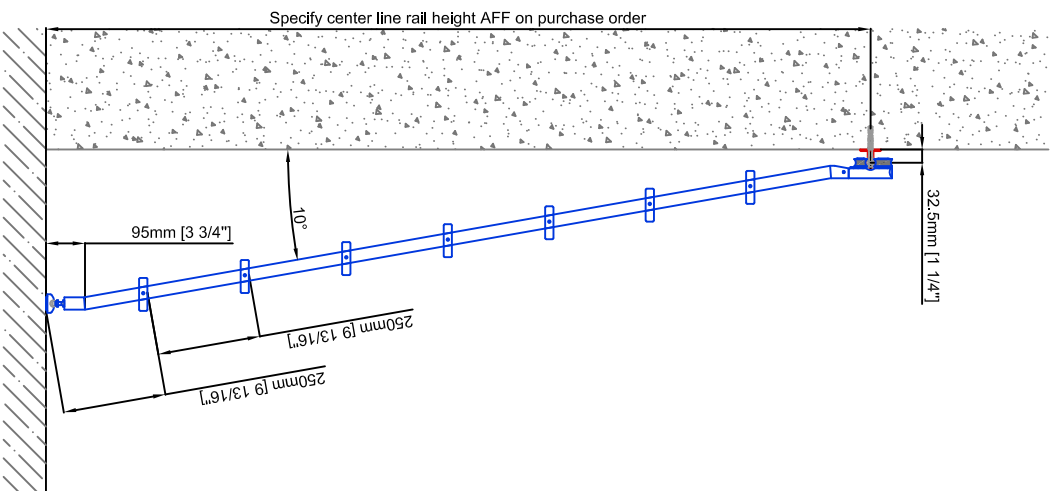

Copyright MWE NA Inc. all rights reserved. Reproduction or other use of these designs without written consent from MWE NA Inc is prohibited.
All ladder systems require reinforced walls, cabinets, or shelving.