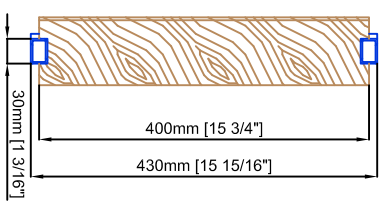

Technical drawings are subject to change without notice.
All millimeter dimensions are exact and supersede inch conversions.

Copyright MWE NA Inc. all rights reserved. Reproduction or other use of these designs without written consent from MWE NA Inc. is prohibited.
All ladder systems require reinforced walls, cabinets, or shelving.

Ladder height at or above 3000mm [118 1/8"]
require safety slide rails SL.6052.AK