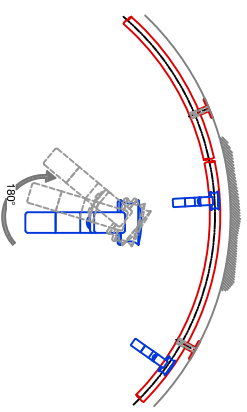

Technical drawings are subject to change without notice.
 All millimeter dimensions are exact and supersede inch conversions.

Ladder height at or above 3000mm [118 1/8"]
 require safety slide rails SL.6052.AK

Example:
 - Curved rail
 - Rail radius on request

Specify center line rail height AFF on purchase order

**Ladder height above 3000mm [118 1/8"] requires alternative telescoping head at 65mm [2 9/16"]

Vario Telescoping Ladder SL.6005.AK