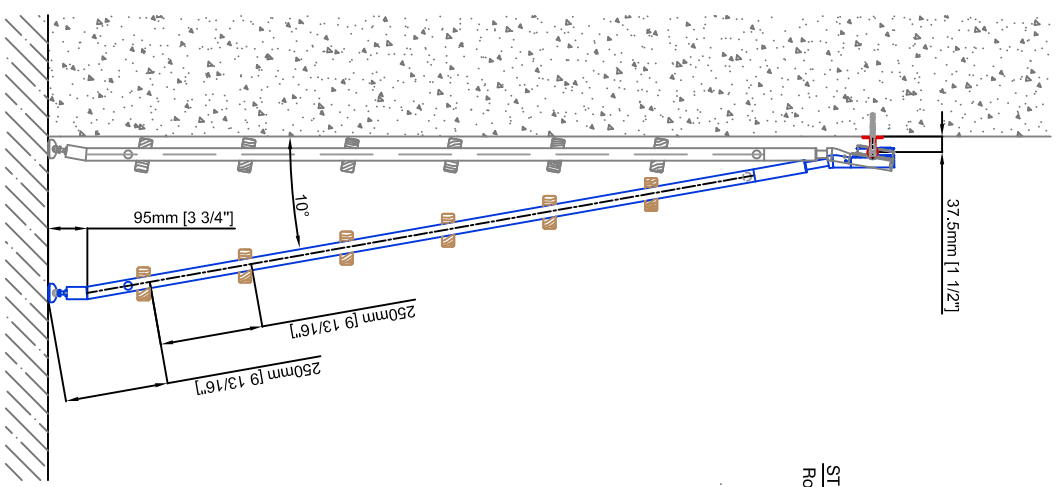

**Ladder height above 3000mm [118 1/8"] requires alternative telescoping head at 69mm [2 9/16"]

Copyright MWE NA Inc. all rights reserved. Reproduction or other use of these designs without written consent from MWE NA Inc. is prohibited.
All ladder systems require reinforced walls, cabinets, or shelving.

Vario Telescoping Ladder SL.6005.KL.H

Date Prepared: October 2018

Prepared By: CDA | JRT