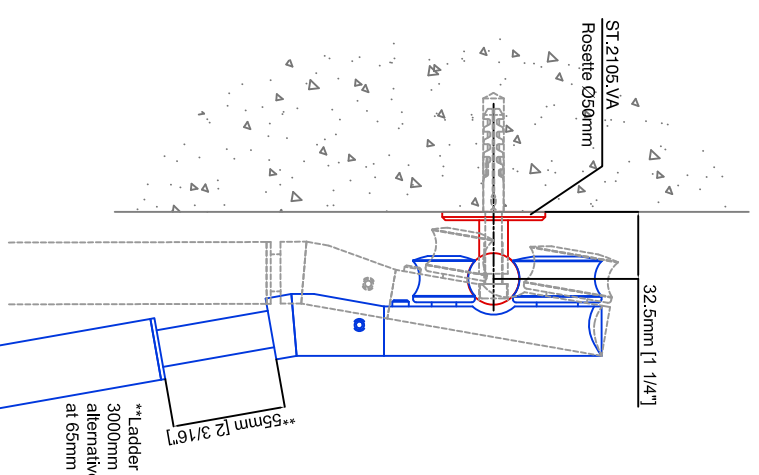

**Ladder height above 3000mm [118 1/8"] requires alternative telescoping head at 65mm [2 9/16"]