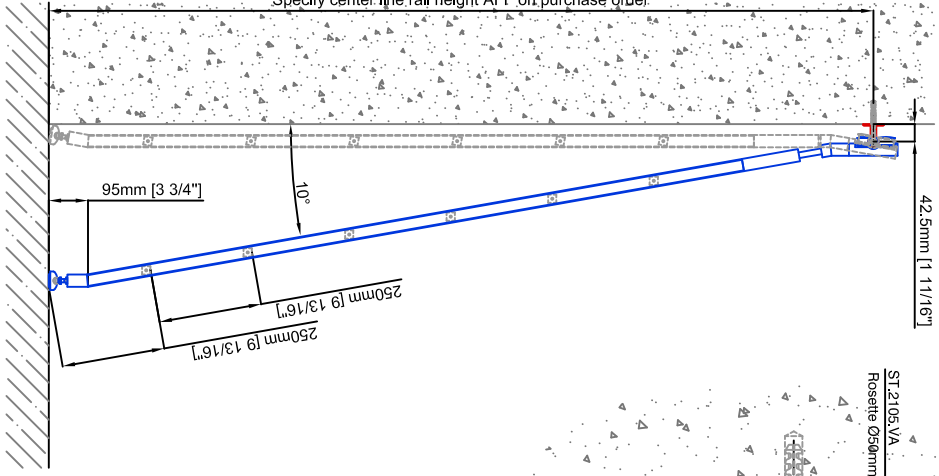

Technical drawings are subject to change without notice.
 All millimeter dimensions are exact and supersede inch conversions.

Ladder height at or above 3000mm [118 1/8"]
 require safety slide rails SL.6052.AK

Example:
 - Curved rail
 - Rail radius on request

Specify center line rail height AFF on purchase order

**Ladder height above 3000mm [118 1/8"] requires alternative telescoping head at 65mm [2 9/16"]

Vario Telescoping Ladder SL.6005.AK