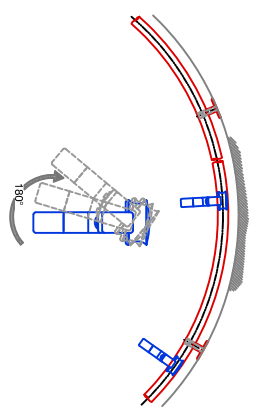

Example:
- Curved rail
- Rail radius on request