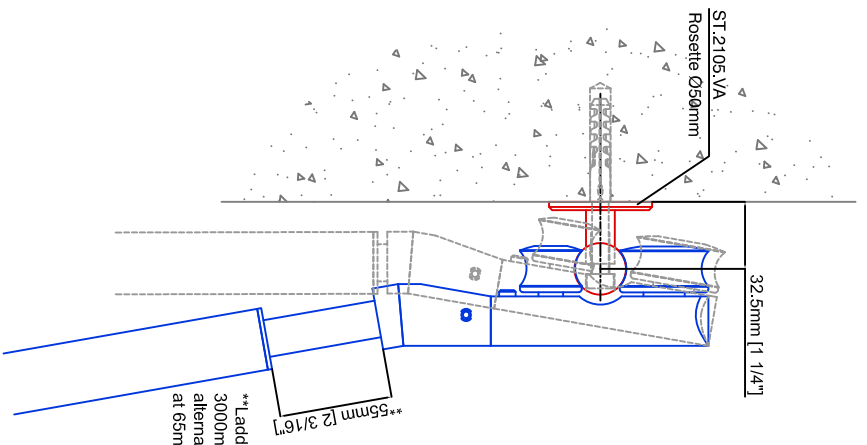

**Ladder height above 3000mm [118 1/8"] requires alternative telescoping head at 69mm [2 9/16"]

Copyright MWE NA Inc. all rights reserved. Reproduction or other use of these designs without written consent from MWE NA Inc. is prohibited.
All ladder systems require reinforced walls, cabinets, or shelving.

Vario Telescoping Ladder SL.6005.KL.H

Date Prepared: October 2018

Prepared By: CDA | JRT