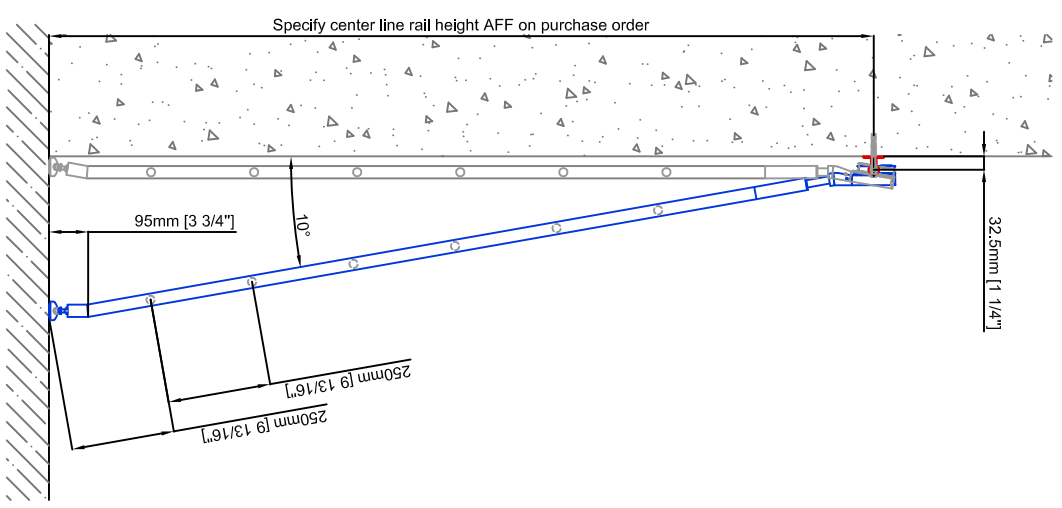

**Ladder height above 3000mm [118 1/8"] requires alternative telescoping head at 65mm [2 9/16"]