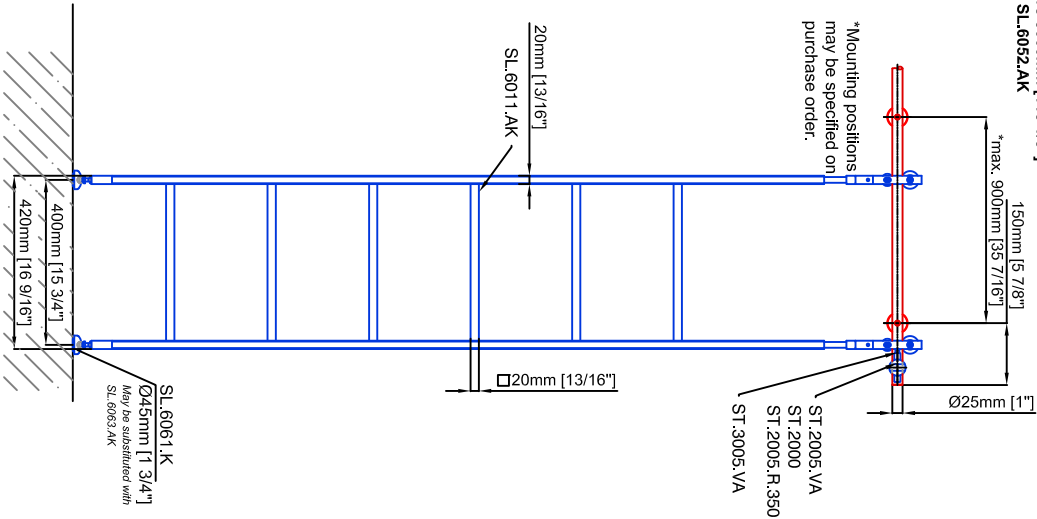

Technical drawings are subject to change without notice.
 All millimeter dimensions are exact and supersede inch conversions.

Ladder height at or above 3000mm [118 1/8"]
 require safety slide rails SL.6052.AK

Example:
 - Curved rail
 - Rail radius on request

Specify center line rail height AFF on purchase order

**Ladder height above 3000mm [118 1/8"] requires alternative telescoping head at 65mm [2 9/16"]

Vario Telescoping Ladder SL.6005.AK