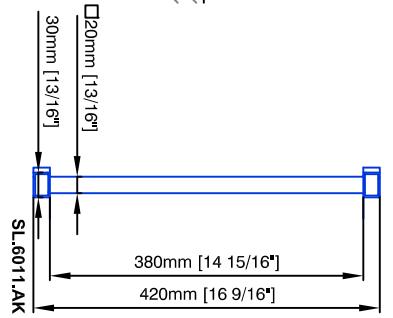

Technical drawings are subject to change without notice.
 All millimeter dimensions are exact and supersede inch conversions.

Ladder height at or above 3000mm [118 1/8"]
 require safety slide rails SL.6052.AK

Example:
 - Curved rail
 - Rail radius on request

Specify center line rail height AFF on purchase order

**Ladder height above 3000mm [118 1/8"] requires alternative telescoping head at 65mm [2 9/16"]

Vario Telescoping Ladder SL.6005.AK