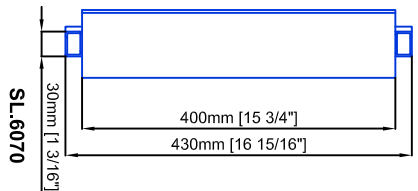

Technical drawings are subject to change without notice.
All millimeter dimensions are exact and supersede inch conversions.

Ladder height at or above 3000mm [118 1/8"]
require safety slide rails SL.6052.AK

Example:
- Curved rail
- Rail radius on request

Specify center line rail height AFF on purchase order

**Ladder height above 3000mm [118 1/8"] requires alternative telescoping head at 65mm [2 9/16"]

Copyright MWE NA Inc. all rights reserved. Reproduction or other use of these designs without written consent from MWE NA Inc is prohibited.
All ladder systems require reinforced walls, cabinets, or shelving.