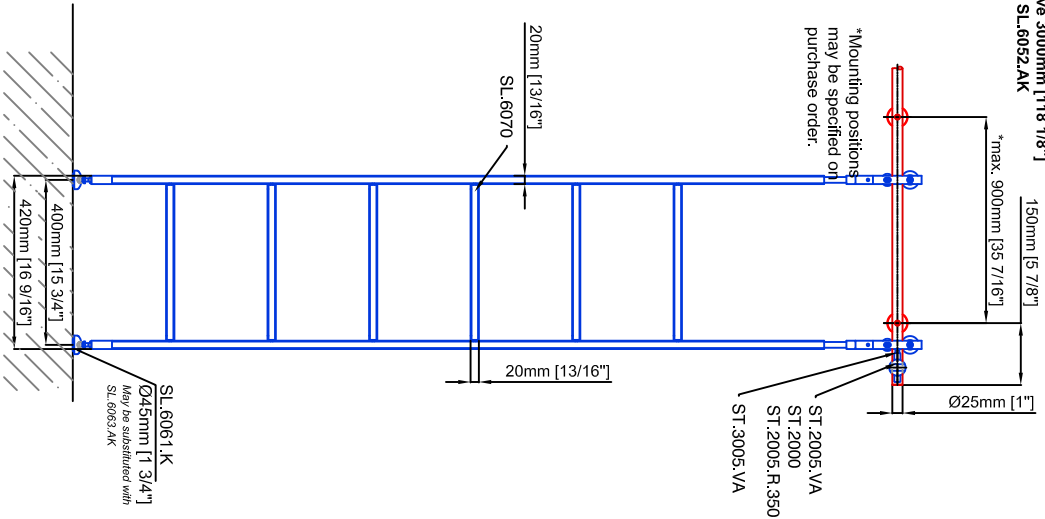

Technical drawings are subject to change without notice.
 All millimeter dimensions are exact and supersede inch conversions.

Ladder height at or above 3000mm [118 1/8"]
 require safety slide rails SL.6052.AK

Example:
 - Curved rail
 - Rail radius on request

Specify center line rail height AFF on purchase order

**Ladder height above 3000mm [118 1/8"] requires alternative telescoping head at 65mm [2 9/16"]

Vario Telescoping Ladder SL.6005.AK