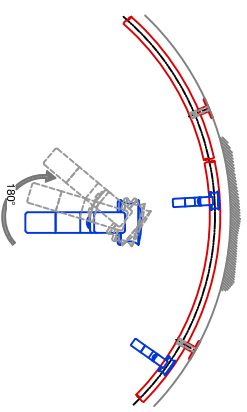

Technical drawings are subject to change without notice.
 All millimeter dimensions are exact and supersede inch conversions.

Ladder height at or above 3000mm [118 1/8"]
 require safety slide rails SL.6052.AK

Example:
 - Curved rail
 - Rail radius on request

Specify center line rail height AFF on purchase order

**Ladder height above 3000mm [118 1/8"] requires alternative telescoping head at 65mm [2 9/16"]

Vario Telescoping Ladder SL.6005.AK

Example:
- Curved rail
- Rail radius on request

Specify center line rail height AFF on purchase order

**Ladder height above 3000mm [118 1/8"] requires alternative telescoping head at 65mm [2 9/16"]

Copyright MWE NA Inc. all rights reserved. Reproduction or other use of these designs without written consent from MWE NA Inc is prohibited.
All ladder systems require reinforced walls, cabinets, or shelving.