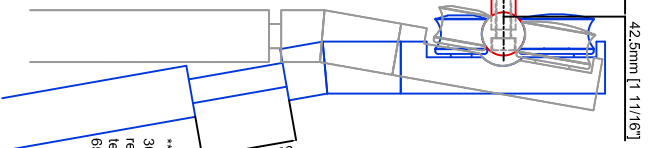

Technical drawings are subject to change without notice.
All millimeter dimensions are exact and supersede inch conversions.

Ladder height at or above 3000mm [118 1/8"]
require safety slide rails SL.6052.AK

Example:
- Curved rail
- Rail radius on request

Specify center line rail height AFF on purchase order

**Ladder height above 3000mm [118 1/8"] requires alternative telescoping head at 65mm [2 9/16"]

Copyright MWE NA Inc. all rights reserved. Reproduction or other use of these designs without written consent from MWE NA Inc is prohibited.
All ladder systems require reinforced walls, cabinets, or shelving.