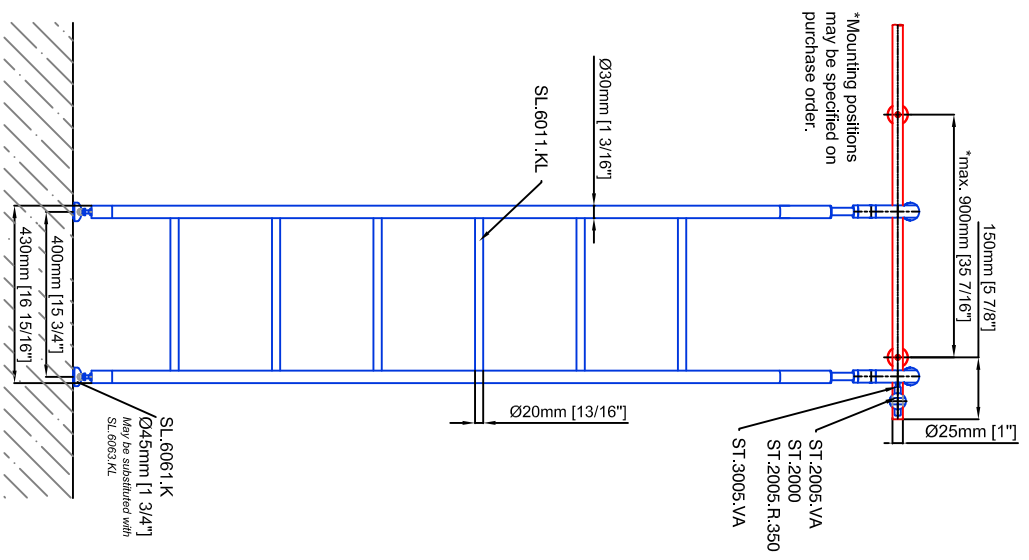

Technical drawings are subject to change without notice.
 All millimeter dimensions are exact and supersede inch conversions.

Ladder height at or above 3000mm [118 1/8"]
 require safety slide rails SL.6052.AK

Ladder height at or above 3000mm [118 1/8"]
require safety slide rails SL.6052.AK

Example:
- Curved rail
- Rail radius on request

Vario Telescoping Ladder SL.6005.AK.H

Date Prepared: October 2018

Prepared By: CDA | JRT

Technical drawings are subject to change without notice.
 All millimeter dimensions are exact and supersede inch conversions.

Ladder height at or above 3000mm [118 1/8"]
 require safety side rails SL.6052.KL