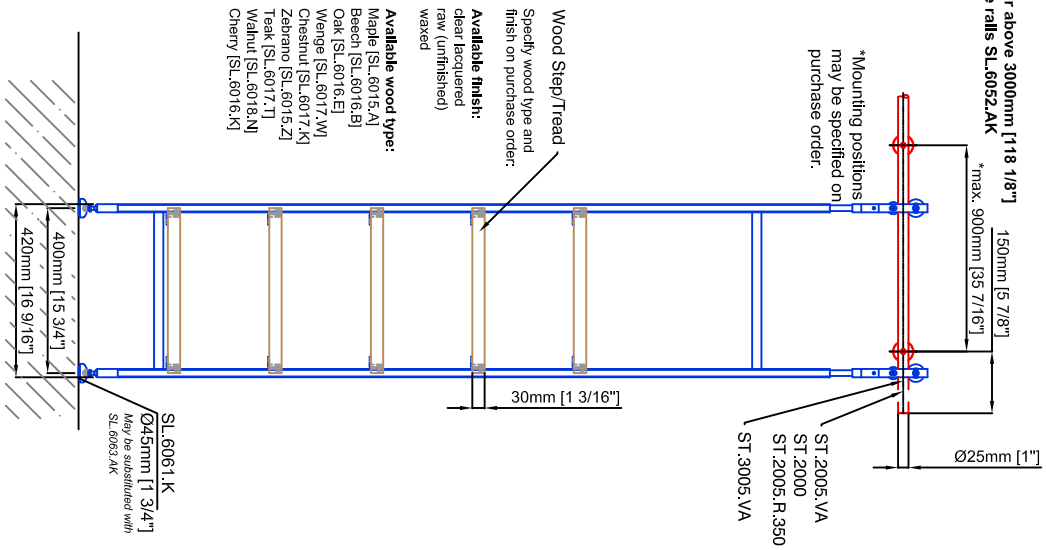

Technical drawings are subject to change without notice.
All millimeter dimensions are exact and supersede inch conversions.

Copyright MWE NA Inc. all rights reserved. Reproduction or other use of these designs without written consent from MWE NA Inc. is prohibited.
All ladder systems require reinforced walls, cabinets, or shelving.

Ladder height at or above 3000mm [118 1/8"]
require safety slide rails SL.6052.AK