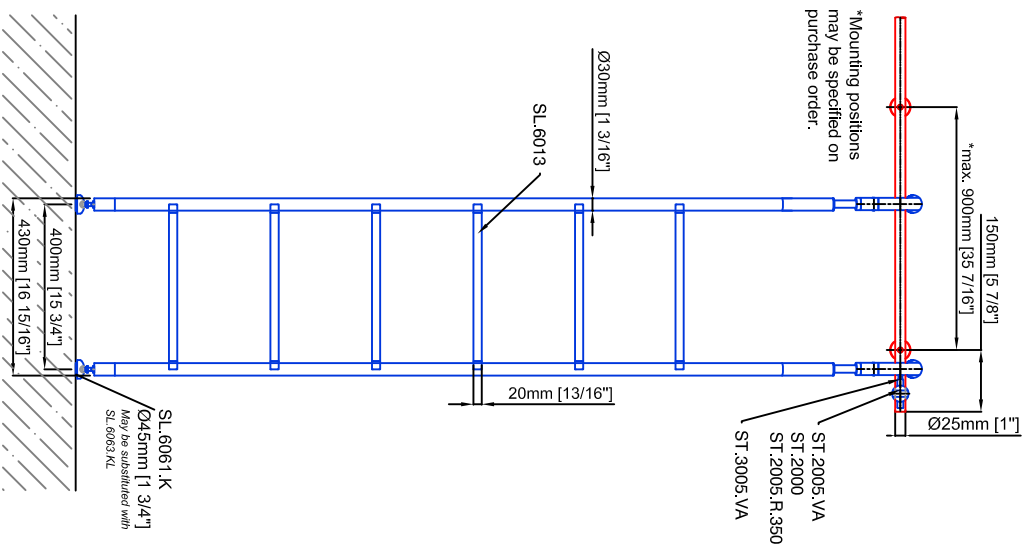

Technical drawings are subject to change without notice.
All millimeter dimensions are exact and supersede inch conversions.

Ladder height at or above 3000mm [118 1/8"]
require safety side rails SL.6052.KL

Example:
- Curved rail
- Rail radius on request