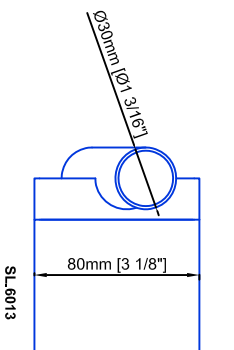

Technical drawings are subject to change without notice.
 All millimeter dimensions are exact and supersede inch conversions.

Ladder height at or above 3000mm [118 1/8"]
 require safety slide rails SL.6052.AK

Technical drawings are subject to change without notice.
 All millimeter dimensions are exact and supersede inch conversions.

Ladder height at or above 3000mm [118 1/8"]
 require safety side rails SL.6052.KL

Example:
- Curved rail
- Rail radius on request

**Ladder height above 3000mm [118 1/8"] requires alternative telescoping head at 65mm [2 9/16"]

Copyright MWE NA Inc. all rights reserved. Reproduction or other use of these designs without written consent from MWE NA Inc is prohibited.
All ladder systems require reinforced walls, cabinets, or shelving.