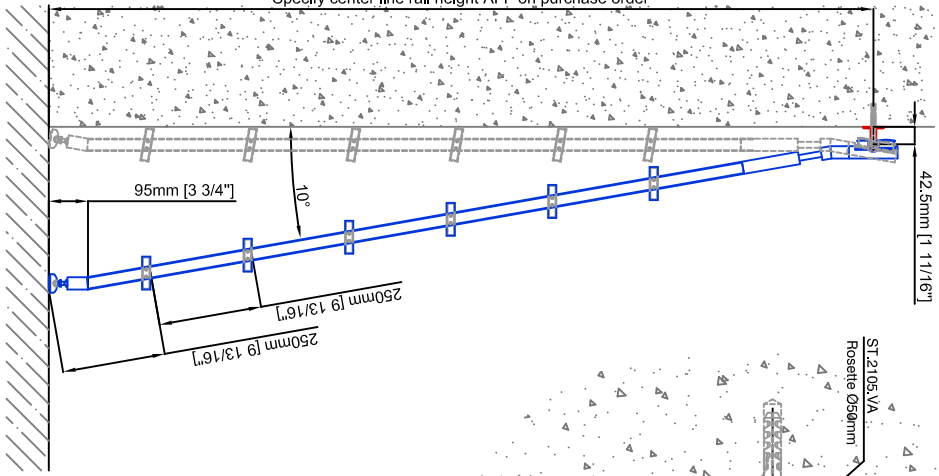

Specify center line rail height AFF on purchase order

**Ladder height above 3000mm [118 1/8"] requires alternative telescoping head at 65mm [2 9/16"]