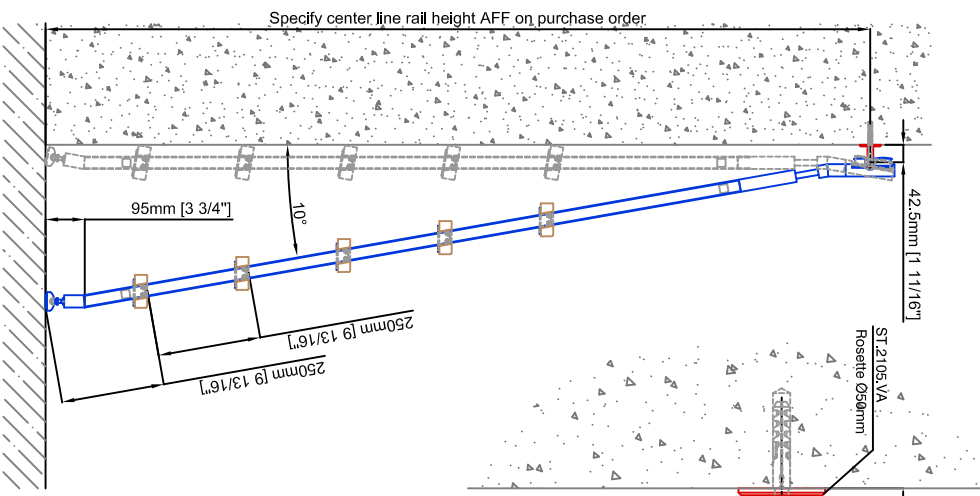

Technical drawings are subject to change without notice.
All millimeter dimensions are exact and supersede inch conversions.

Copyright MWE NA Inc. all rights reserved. Reproduction or other use of these designs without written consent from MWE NA Inc. is prohibited.
All ladder systems require reinforced walls, cabinets, or shelving.

Ladder height at or above 3000mm [118 1/8"]
require safety slide rails SL.6052.AK