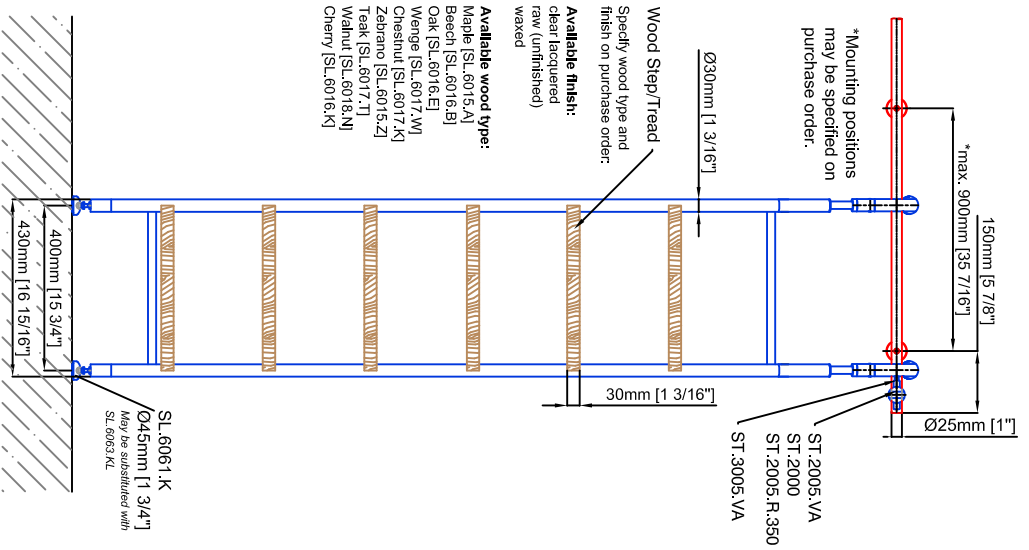

Technical drawings are subject to change without notice.
All millimeter dimensions are exact and supersede inch conversions.

Ladder height at or above 3000mm [118 1/8"]
require safety slide rails SL.6052.KL

Example:
- Curved rail
- Rail radius on request