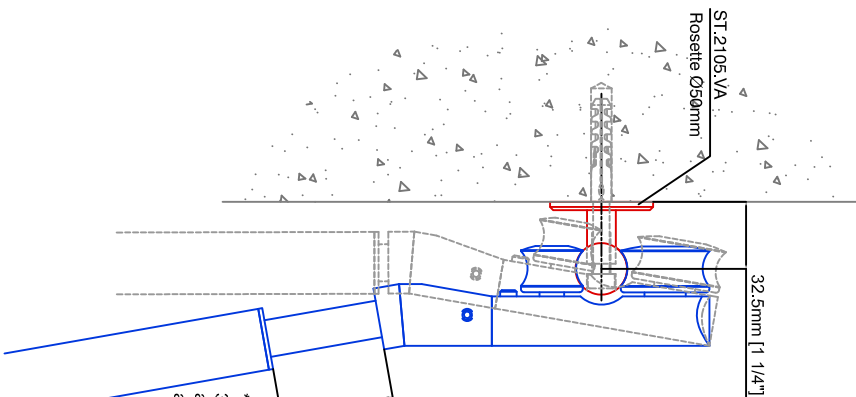

**Ladder height above 3000mm [118 1/8"] requires alternative telescoping head at 65mm [2 9/16"]