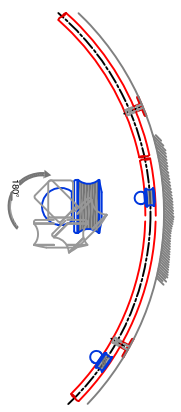

**Ladder height above 3000mm [118 1/8"] requires alternative telescoping head at 65mm [2 9/16"]