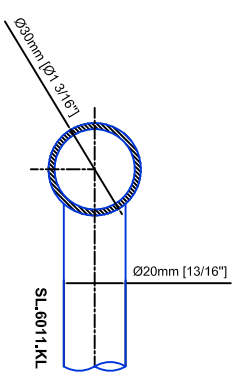

Vario Telescoping Ladder SL.6005.KL

Date Prepared: October 2018

Prepared By: CDA | JRT

Copyright MWE NA Inc. all rights reserved. Reproduction or other use of these designs without written consent from MWE NA Inc. is prohibited.
All ladder systems require reinforced walls, cabinets, or shelving.