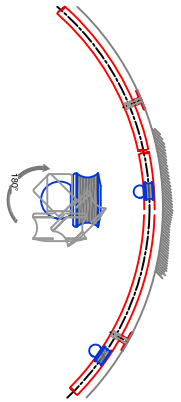

**Ladder height above 3000mm [118 1/8"] requires alternative telescoping head at 69mm [2 9/16"]

Copyright MWE NA Inc. all rights reserved. Reproduction or other use of these designs without written consent from MWE NA Inc. is prohibited.
All ladder systems require reinforced walls, cabinets, or shelving.

Vario Telescoping Ladder SL.6005.KL.H

Date Prepared: October 2018

Prepared By: CDA | JRT