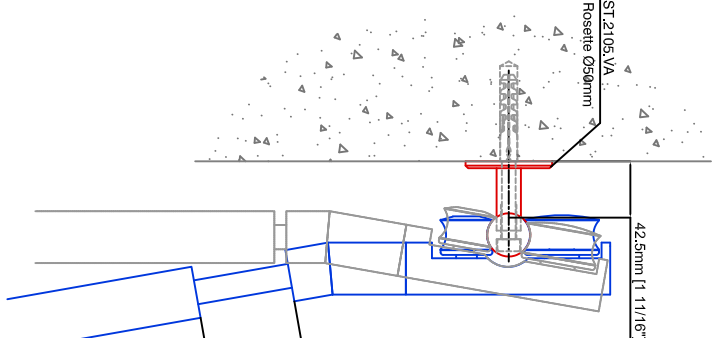

Technical drawings are subject to change without notice.
 All millimeter dimensions are exact and supersede inch conversions.

Ladder height at or above 3000mm [118 1/8"]
 require safety slide rails SL.6052.AK

Example:
 - Curved rail
 - Rail radius on request

Specify center line rail height AFF on purchase order

**Ladder height above 3000mm [118 1/8"] requires alternative telescoping head at 65mm [2 9/16"]

Vario Telescoping Ladder SL.6005.AK