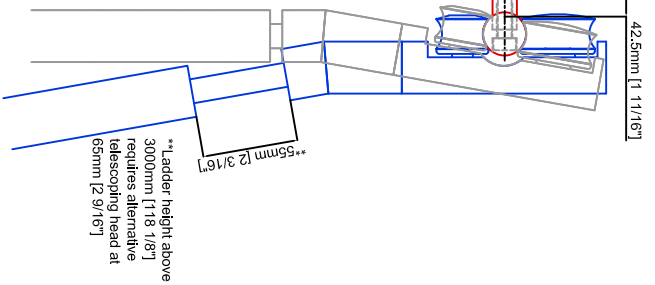

Technical drawings are subject to change without notice.
All millimeter dimensions are exact and supersede inch conversions.

Copyright MWE NA Inc. all rights reserved. Reproduction or other use of these designs without written consent from MWE NA Inc. is prohibited.
All ladder systems require reinforced walls, cabinets, or shelving.

Ladder height at or above 3000mm [118 1/8"]
require safety slide rails SL.6052.AK