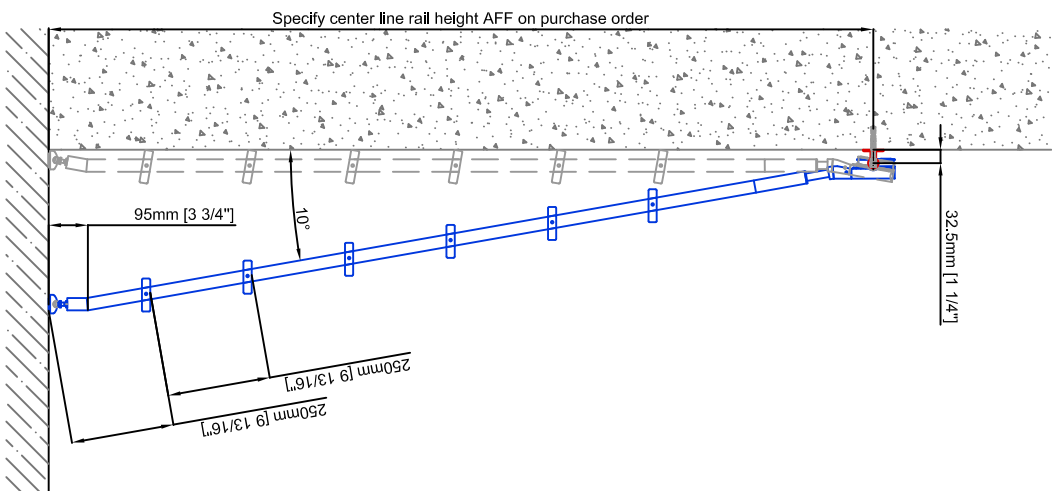

**Ladder height above 3000mm [118 1/8"] requires alternative telescoping head at 65mm [2 9/16"]