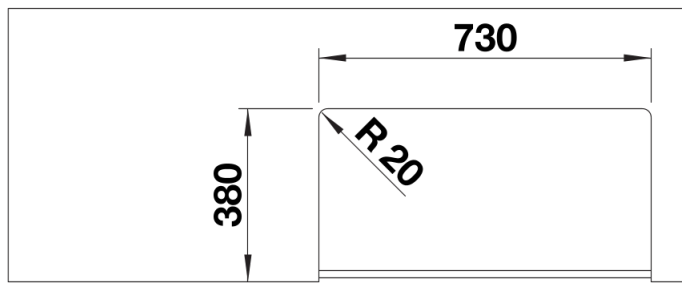

## Planning information

---

- Min. cabinet width: 800 mm
- Internal bowl depth: 196 mm
- External bowl height: 220 mm
- Cut out size: Template provided. Undermount.

## Scope of supply

---

Waste kit, 3 ½" basket strainer

## Details

---

Top view

Cut-out

Front view

Side view