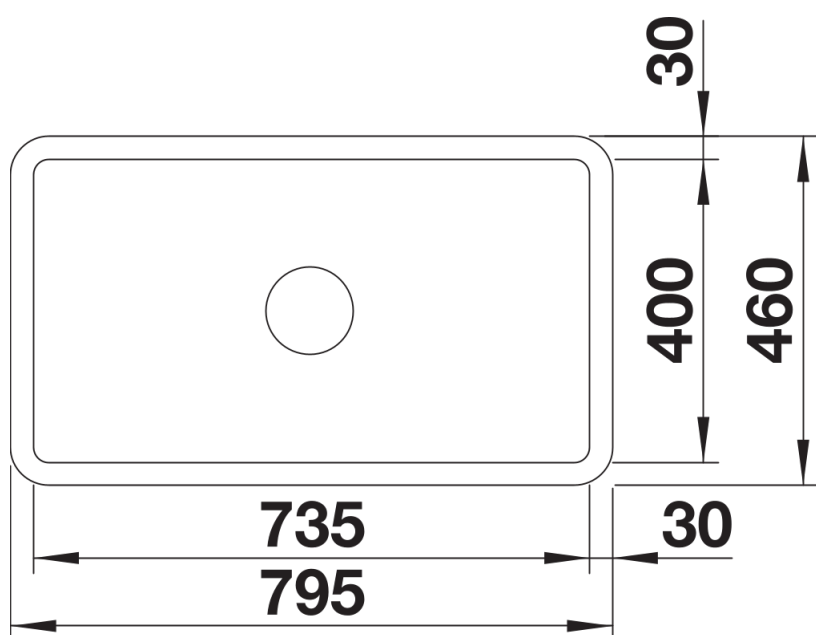

## Planning information

---

- Min. cabinet width: 800 mm
- Internal bowl depth: 196 mm
- External bowl height: 220 mm
- Cut out size: Template provided. Undermount.

## Scope of supply

---

Waste kit, 3 ½" basket strainer

## Details

---

Top view

Cut-out

Front view

Side view