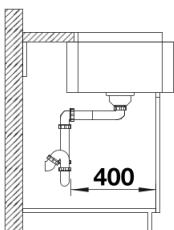

## Planning information

---

- Min. cabinet width: 800 mm
- Internal bowl depth: 196 mm
- External bowl height: 220 mm
- Cut out size: Template provided. Undermount.

## Scope of supply

---

Waste kit, 3 ½" basket strainer

## Details

---

Top view

Cut-out

Front view

Side view