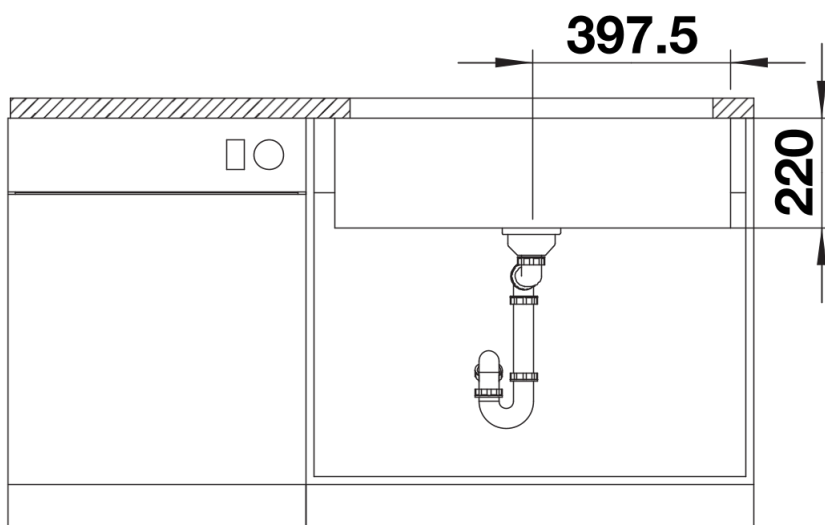

## Planning information

---

- Min. cabinet width: 800 mm
- Internal bowl depth: 196 mm
- External bowl height: 220 mm
- Cut out size: Template provided. Undermount.

## Scope of supply

---

Waste kit, 3 ½" basket strainer

## Details

---

Top view

Cut-out

Front view

Side view