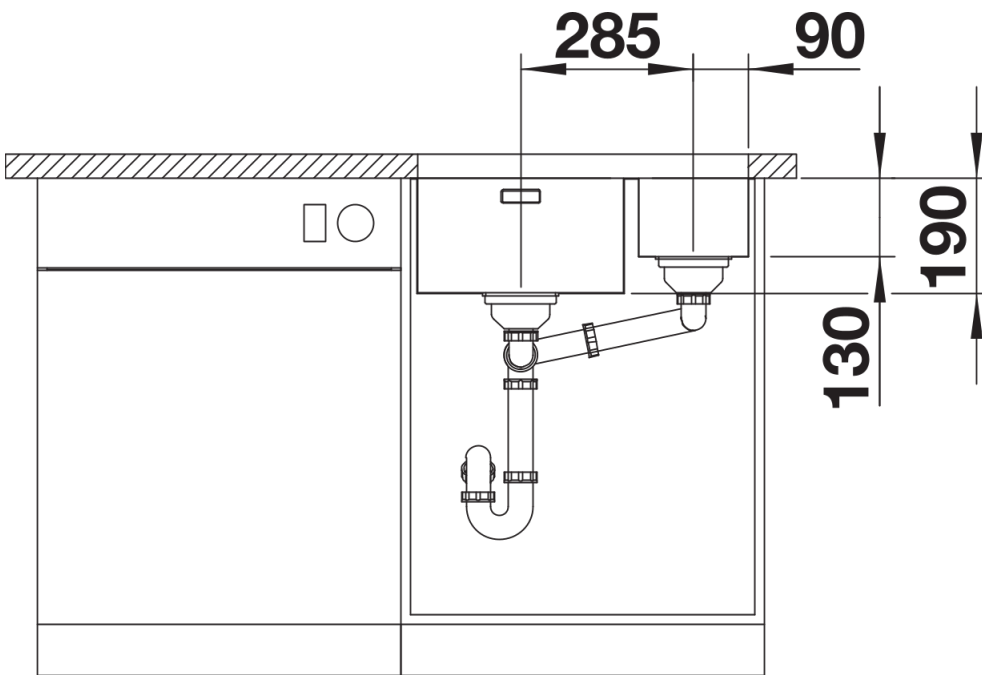

## Scope of supply

---

- waste kit with space-saving pipe
- 2 x 3 ½" InFino basket strainer
- fixing kit

## Top view

Cut-out

Front view

Side view