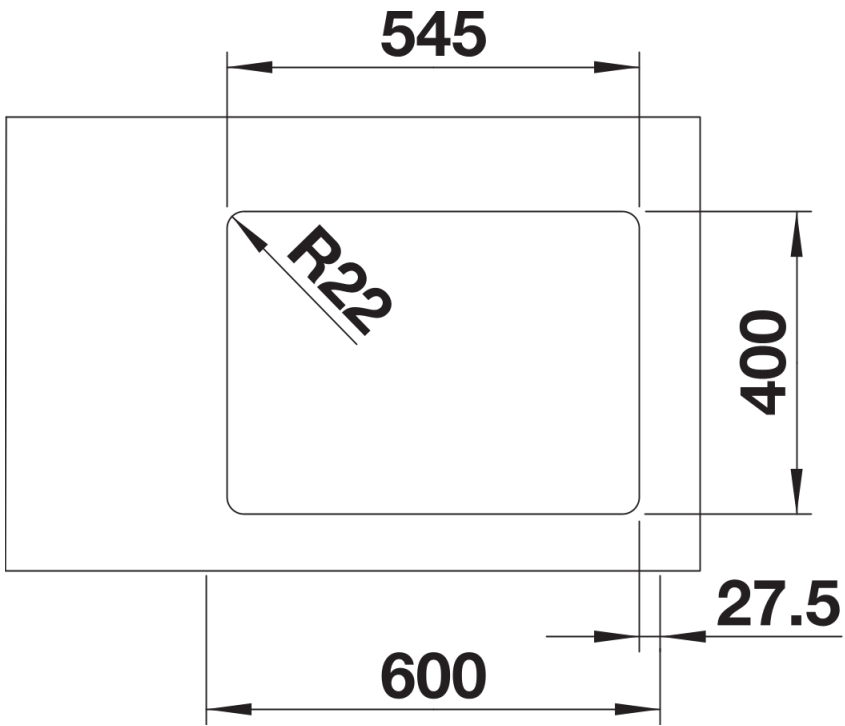

## Scope of supply

---

- waste kit with space-saving pipe
- 2 x 3 ½" InFino basket strainer
- fixing kit

## Top view

Cut-out

Front view

Side view