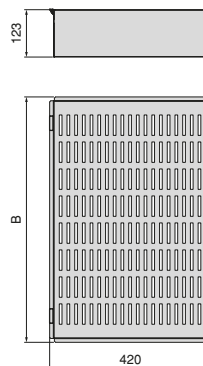

Szuflada metalowa do szafy i garderoby Quartz
Quartz metallic drawer for closets and walk-in wardrobes

B	Wykończenie/Finishing	Opakowanie/Packaging	Cod.
440 (M60)	Tytanowe/Titanium	1 Szt/Unit	7139452
540 (M70)	Tytanowe/Titanium	1 Szt/Unit	7139552
640 (M80)	Tytanowe/Titanium	1 Szt/Unit	7139652
740 (M90)	Tytanowe/Titanium	1 Szt/Unit	7139752

Stal/Steel

Mocowanie za pomocą plastikowych wsporników.
Fastened with plastic supports.

Szuflada w postaci kosza drucianego do szaf i garderoby Quartz
Quartz wire drawer for closets and walk-in wardrobes

B	Wykończenie/Finishing	Opakowanie/Packaging	Cod.
440 (M60)	Tytanowe/Titanium	1 Szt/Unit	7137552
540 (M70)	Tytanowe/Titanium	1 Szt/Unit	7137652
640 (M80)	Tytanowe/Titanium	1 Szt/Unit	7137752
740 (M90)	Tytanowe/Titanium	1 Szt/Unit	7137852

Stal/Steel

Mocowanie za pomocą plastikowych wsporników.
Fastened with plastic supports.