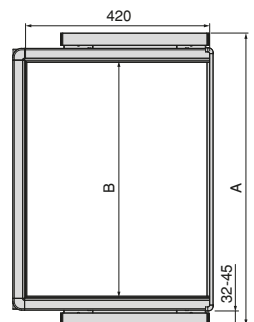

Rama z cichym domykiem i prowadnicami z pełnym wysuwem do akcesoriów meblowych Quartz
Quartz frame with soft-closing full-extraction runners for wardrobe interiors

A	B	Wykończenie/Finishing	Opakowanie/Packaging	Cod.
562-588	440 (M60)	Tytanowe/Titanium	1 Szt/Unit	7135052
612-638	490	Tytanowe/Titanium	1 Szt/Unit	7135152
662-688	540 (M70)	Tytanowe/Titanium	1 Szt/Unit	7135252
712-738	590	Tytanowe/Titanium	1 Szt/Unit	7135352
762-788	640 (M80)	Tytanowe/Titanium	1 Szt/Unit	7135452
787-813	665	Tytanowe/Titanium	1 Szt/Unit	7135552
812-838	690	Tytanowe/Titanium	1 Szt/Unit	7135652
837-863	715	Tytanowe/Titanium	1 Szt/Unit	7135752
862-888	740 (M90)	Tytanowe/Titanium	1 Szt/Unit	7135852
887-913	765	Tytanowe/Titanium	1 Szt/Unit	7135952
912-938	790	Tytanowe/Titanium	1 Szt/Unit	7136052
937-963	815	Tytanowe/Titanium	1 Szt/Unit	7136152
962-988	840	Tytanowe/Titanium	1 Szt/Unit	7136252
1012-1038	890	Tytanowe/Titanium	1 Szt/Unit	7136352
1062-1088	940	Tytanowe/Titanium	1 Szt/Unit	7136452

Aluminium, Plastik/Aluminium, Plastic

Regulacja do 26 mm na każde ramię dzięki wspornikom na prowadnicach.
Adjustment of up to 26 mm on each frame, thanks to the brackets on the guides.