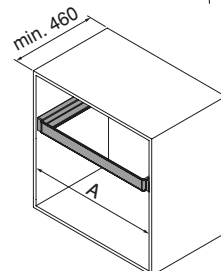

Rama z cichym domykiem i prowadnicami z pełnym wysuwem do akcesoriów meblowych Quartz
Quartz frame with soft-closing full-extraction runners for wardrobe interiors

A	B	Wykończenie/Finishing	Opakowanie/Packaging	Cod.
562-588	440 (M60)	Tytanowe/Titanium	1 Szt/Unit	7135052
612-638	490	Tytanowe/Titanium	1 Szt/Unit	7135152
662-688	540 (M70)	Tytanowe/Titanium	1 Szt/Unit	7135252
712-738	590	Tytanowe/Titanium	1 Szt/Unit	7135352
762-788	640 (M80)	Tytanowe/Titanium	1 Szt/Unit	7135452
787-813	665	Tytanowe/Titanium	1 Szt/Unit	7135552
812-838	690	Tytanowe/Titanium	1 Szt/Unit	7135652
837-863	715	Tytanowe/Titanium	1 Szt/Unit	7135752
862-888	740 (M90)	Tytanowe/Titanium	1 Szt/Unit	7135852
887-913	765	Tytanowe/Titanium	1 Szt/Unit	7135952
912-938	790	Tytanowe/Titanium	1 Szt/Unit	7136052
937-963	815	Tytanowe/Titanium	1 Szt/Unit	7136152
962-988	840	Tytanowe/Titanium	1 Szt/Unit	7136252
1012-1038	890	Tytanowe/Titanium	1 Szt/Unit	7136352
1062-1088	940	Tytanowe/Titanium	1 Szt/Unit	7136452

Aluminium, Plastik/Aluminium, Plastic

Regulacja do 26 mm na każde ramię dzięki wspornikom na prowadnicach.
Adjustment of up to 26 mm on each frame, thanks to the brackets on the guides.