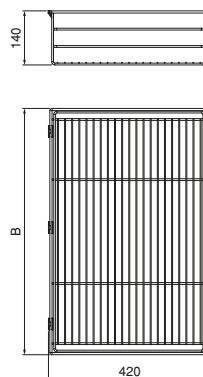

Szuflada metalowa do szafy i garderoby Quartz
Quartz metallic drawer for closets and walk-in wardrobes

B	Wykończenie/Finishing	Opakowanie/Packaging	Cod.
440 (M60)	Tytanowe/Titanium	1 Szt/Unit	7139452
540 (M70)	Tytanowe/Titanium	1 Szt/Unit	7139552
640 (M80)	Tytanowe/Titanium	1 Szt/Unit	7139652
740 (M90)	Tytanowe/Titanium	1 Szt/Unit	7139752

Stal/Steel

Mocowanie za pomocą plastikowych wsporników.
Fastened with plastic supports.

Szuflada w postaci kosza drucianego do szaf i garderoby Quartz
Quartz wire drawer for closets and walk-in wardrobes

B	Wykończenie/Finishing	Opakowanie/Packaging	Cod.
440 (M60)	Tytanowe/Titanium	1 Szt/Unit	7137552
540 (M70)	Tytanowe/Titanium	1 Szt/Unit	7137652
640 (M80)	Tytanowe/Titanium	1 Szt/Unit	7137752
740 (M90)	Tytanowe/Titanium	1 Szt/Unit	7137852

Stal/Steel

Mocowanie za pomocą plastikowych wsporników.
Fastened with plastic supports.