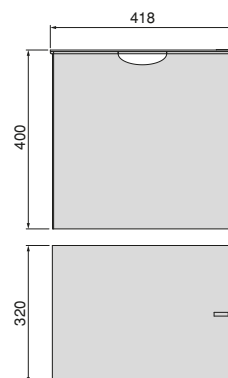

Szuflada na buty do szafy i garderoby Quartz Quartz shoe drawer for closets and walk-in wardrobes

B	Wykończenie/Finishing	Opakowanie/Packaging	Cod.
440 (M60)	Tytanowe/Titanium	1 Szt/Unit	7138252
540 (M70)	Tytanowe/Titanium	1 Szt/Unit	7138352
640 (M80)	Tytanowe/Titanium	1 Szt/Unit	7138452
740 (M90)	Tytanowe/Titanium	1 Szt/Unit	7138552

Stal/Steel

Mocowanie za pomocą plastikowych wsporników.
Fastened with plastic supports.

Kosz na ubrania do szaf i garderoby Quartz Quartz removable laundry basket for closets and walk-in wardrobes

B	Wykończenie/Finishing	Opakowanie/Packaging	Cod.
320	Efekt beżowej tkaniny/Beige textil effect	1 Szt/Unit	7137928

Stal, Tkanina/Fabric, Steel

Łatwy demontaż do wygodnego przenoszenia
Easy-to-remove for convenient transport