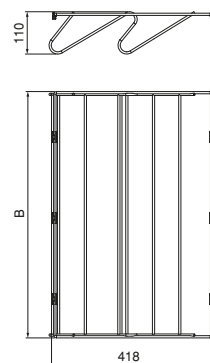

Kosz na ubrania do szaf i garderoby Quartz Quartz removable laundry basket for closets and walk-in wardrobes

B	Wykończenie/Finishing	Opakowanie/Packaging	Cod.
320	Efekt beżowej tkaniny/Beige textil effect	1 Szt/Unit	7137928

Stal, Tkanina/Fabric, Steel