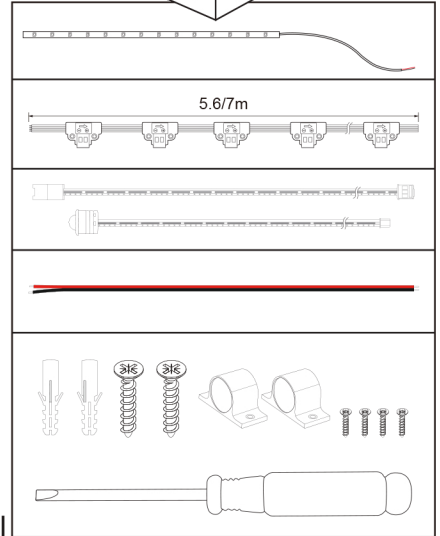

Staircase Lighting Installation

①-⑨

①, ④-⑨

Surface Mounting

Recessed Mounting