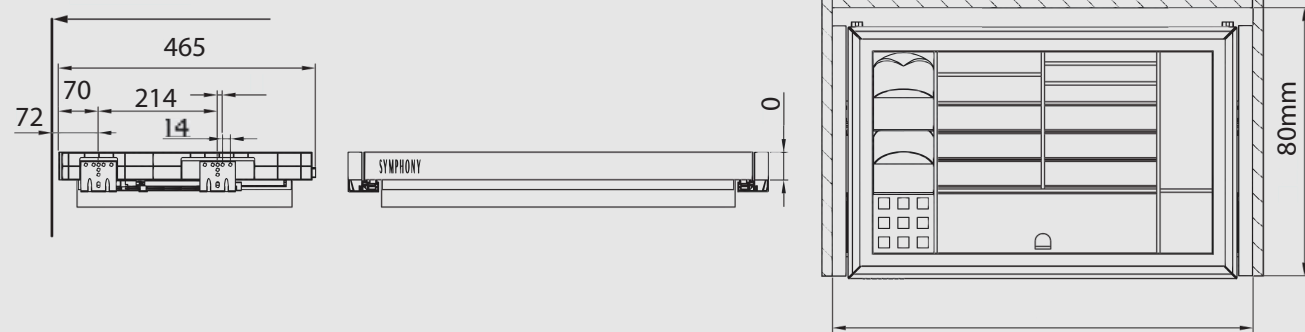

SIZE	COLOR		L	
	P1	P35	min [mm]	max [mm]
600	MG40832	MG40833	564	614
700	MG40834	MG40835	664	714
800	MG40836	MG40837	764	814
900	MG40838	MG40839	864	914
indeks				

edge of the cabinet

BUILT-IN LAUNDRY BASKETS

VÄLJATÖMMATAVAD PESUKORVID