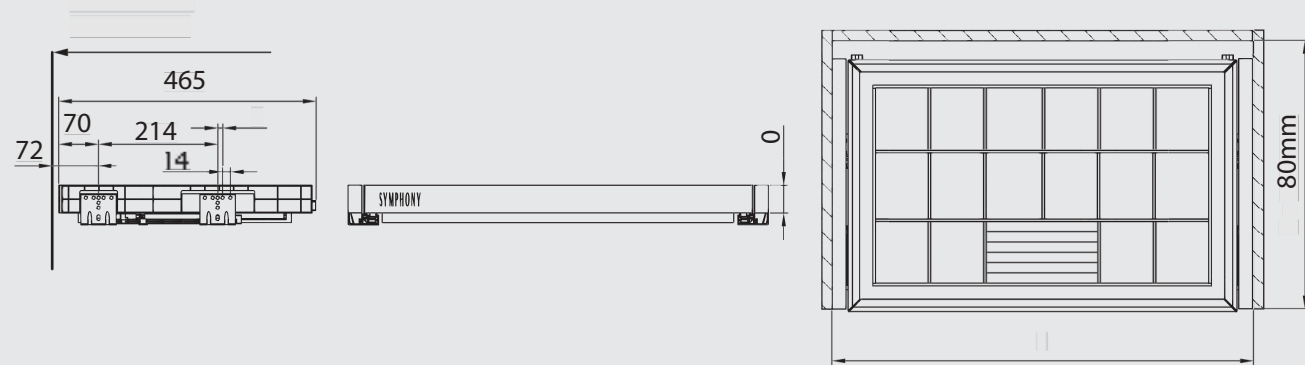

SIZE	COLOR		L	
	P1	P35	min [mm]	max [mm]
600	MG25811	MG25810	564	614
700	MG25881	MG25884	664	714
800	MG25882	MG25885	764	814
900	MG25883	MG25886	864	914
indeks				

edge of the cabinet