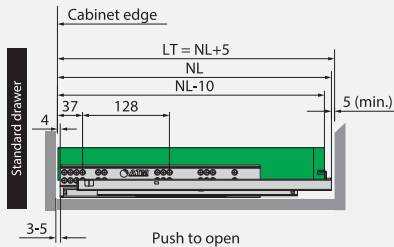

PUSH TO OPEN Full Extension Synchronized Undermounted Slide

- Length:** 250 - 550mm
- Load capacity:** 35kg
- Drawer height adjustment:** 0-3mm
- Drawer depth adjustment:** ± 2 mm
- Drawer width adjustment:** ± 1.5 mm

SKW = Internal drawer width
LW = Internal cabinet width

NL = Slide length

LT = Internal cabinet depth

X = Drawer side thickness - max drawer side thickness: 19mm

Drawer size and boring

Hole position