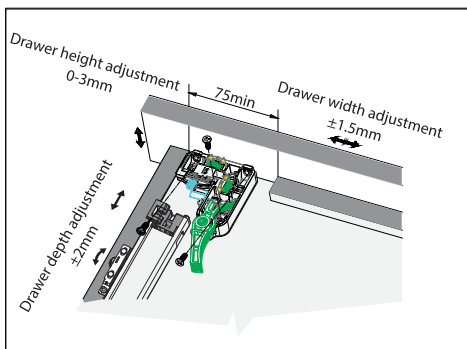

PUSH TO OPEN Full Extension Synchronized Undermounted Slide

- Length:** 250 - 550mm
- Load capacity:** 35kg
- Drawer height adjustment:** 0-3mm
- Drawer depth adjustment:** ± 2 mm
- Drawer width adjustment:** ± 1.5 mm

SKW = Internal drawer width
LW = Internal cabinet width

NL = Slide length

LT = Internal cabinet depth

X = Drawer side thickness - max drawer side thickness: 19mm

Drawer size and boring

Hole position