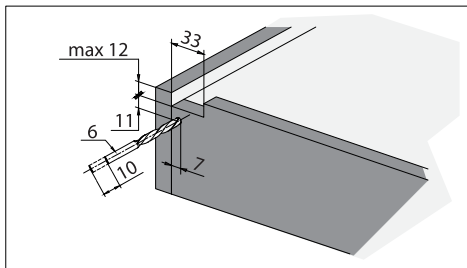

PUSH TO OPEN Full Extension Synchronized Undermounted Slide

- Length:** 250 - 550mm
- Load capacity:** 35kg
- Drawer height adjustment:** 0-3mm
- Drawer depth adjustment:** ± 2 mm
- Drawer width adjustment:** ± 1.5 mm

SKW = Internal drawer width
LW = Internal cabinet width

NL = Slide length

LT = Internal cabinet depth

X = Drawer side thickness - max drawer side thickness: 19mm

Drawer size and boring

Hole position