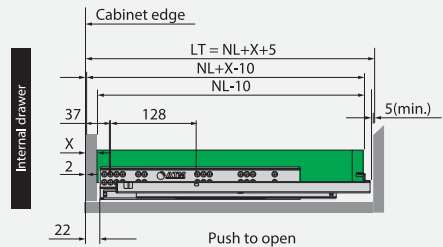

PUSH TO OPEN Full Extension Synchronized Undermounted Slide

- Length:** 250 - 550mm
- Load capacity:** 35kg
- Drawer height adjustment:** 0-3mm
- Drawer depth adjustment:** ± 2 mm
- Drawer width adjustment:** ± 1.5 mm

SKW = Internal drawer width
LW = Internal cabinet width

NL = Slide length

LT = Internal cabinet depth

X = Drawer side thickness - max drawer side thickness: 19mm

Drawer size and boring

Hole position